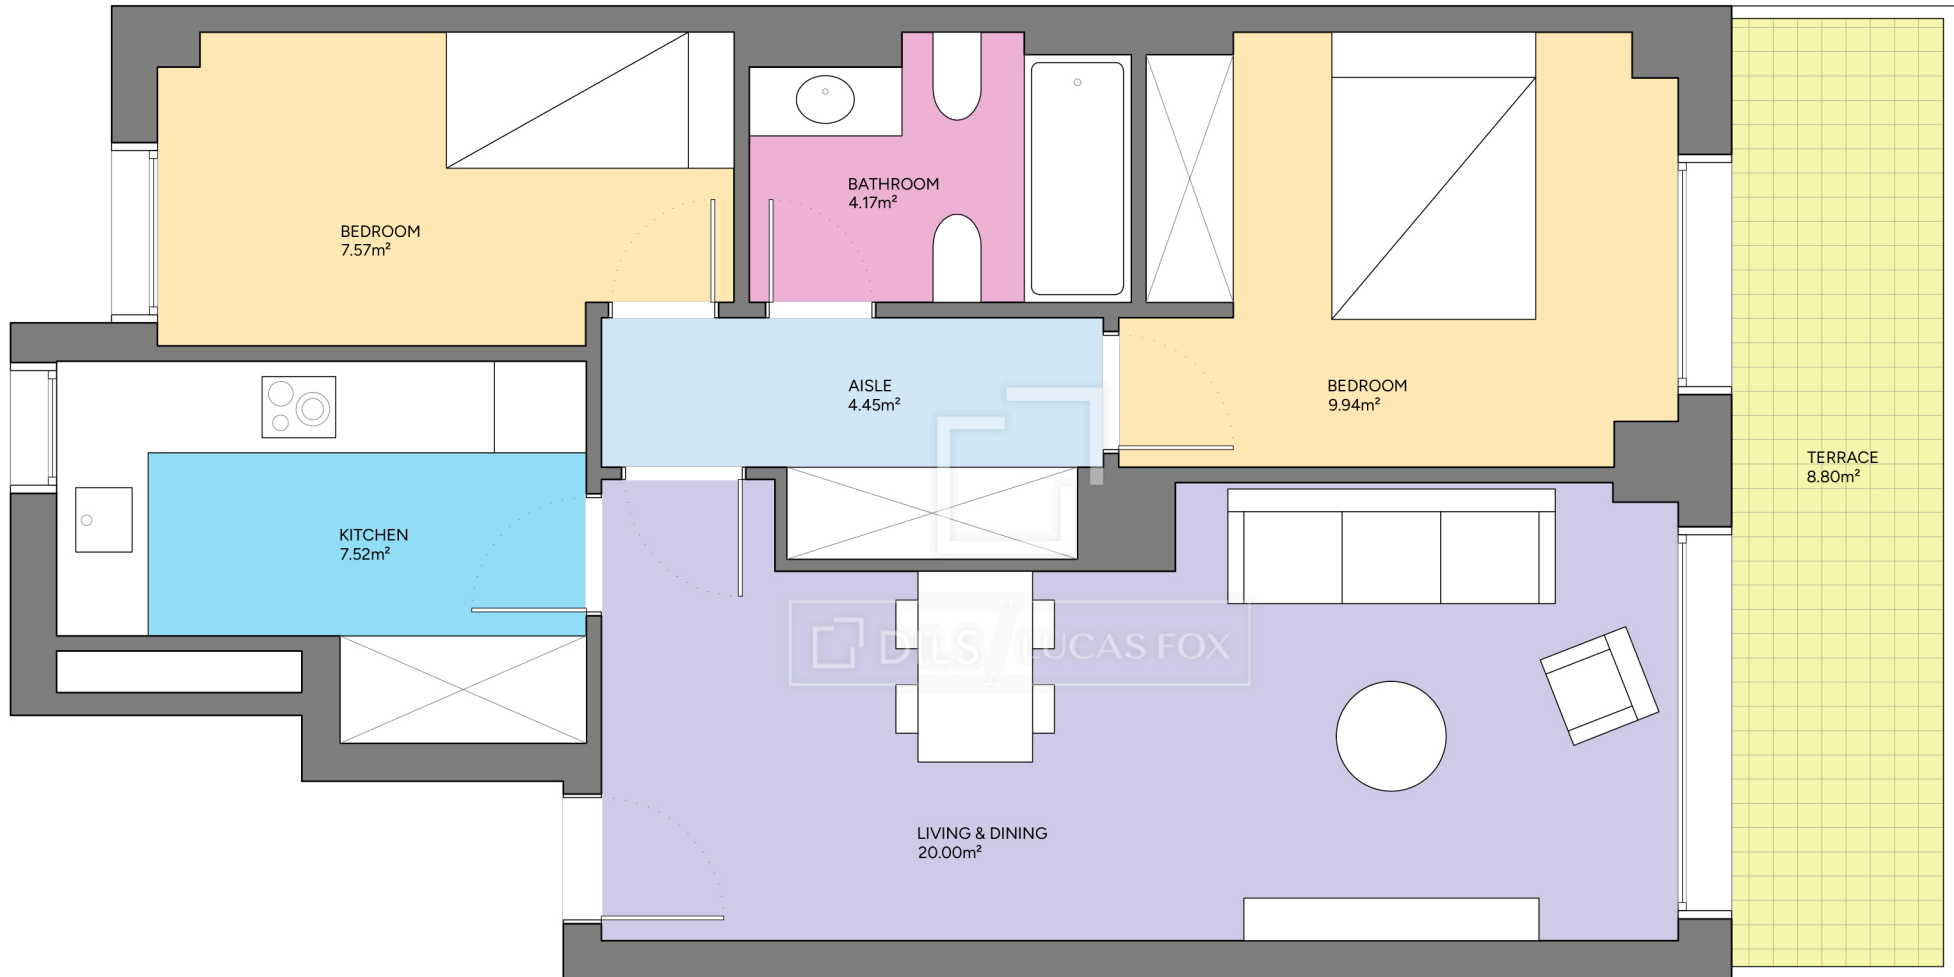

BCN67518

Scale in meters. Indicative only. Dimensions are approximate. All information contained here is gathered from sources we believe to be reliable. However we cannot guarantee its accuracy and interested persons should rely on their own enquiries.

Measurements FLOOR	
Built surface	64.15m ²
Useful surface	53.65m ²
Exterior surface	8.80m ²