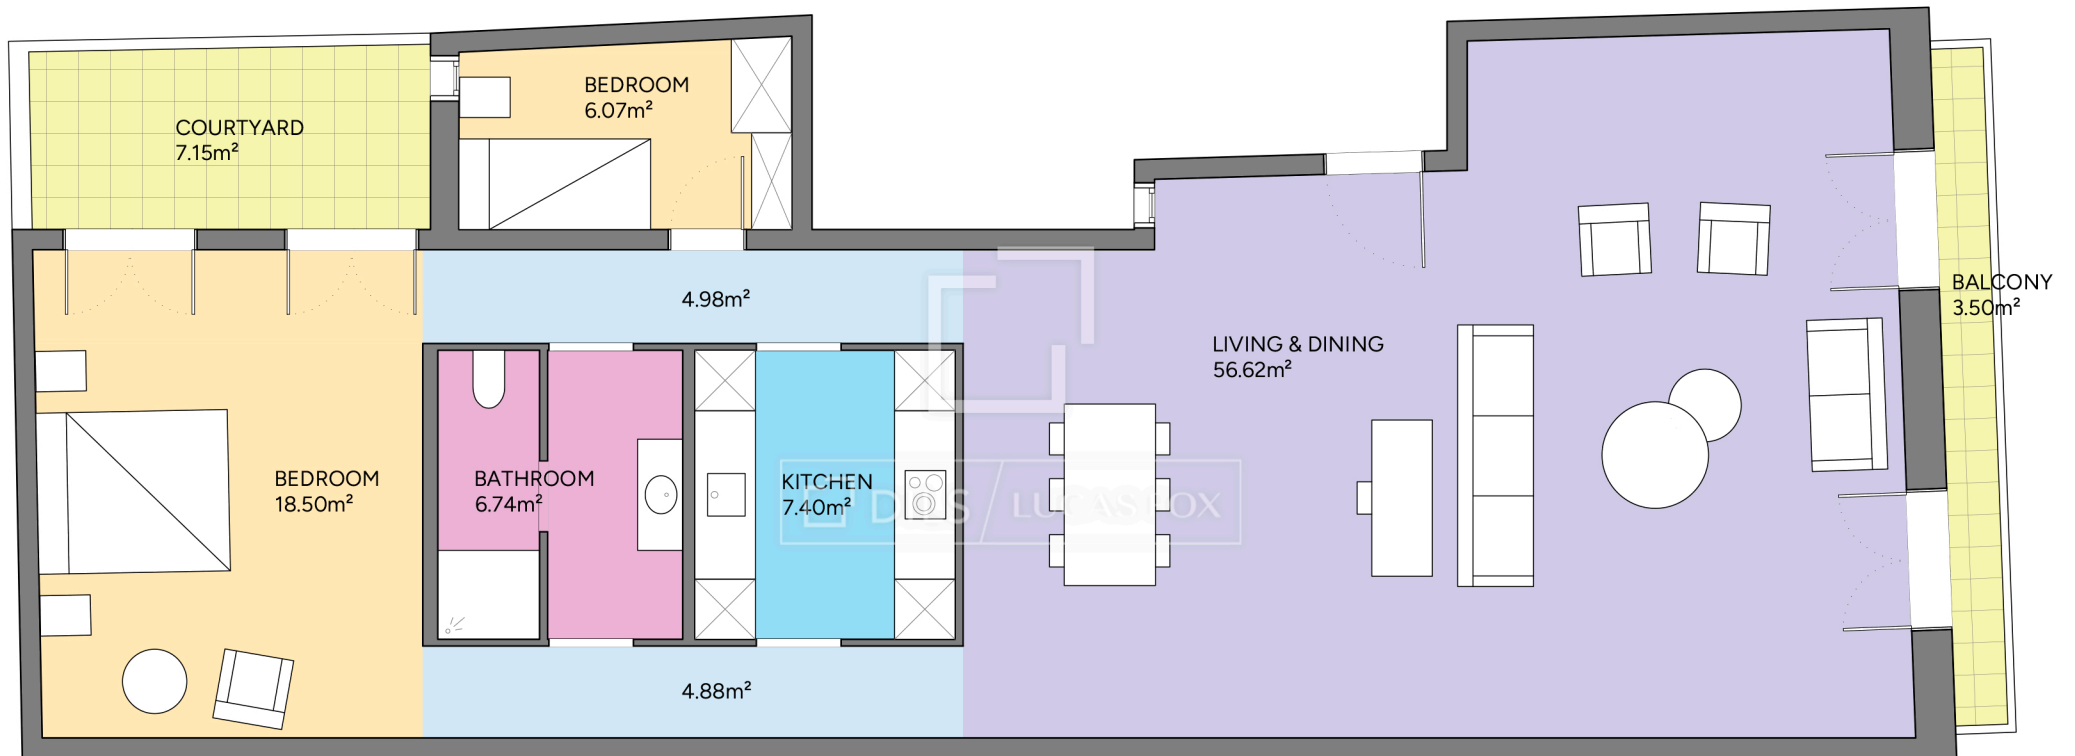

BCN67474

Scale in meters. Indicative only. Dimensions are approximate. All information contained here is gathered from sources we believe to be reliable. However we cannot guarantee its accuracy and interested persons should rely on their own enquiries.

Measurements FLOOR	
Built surface	120.10m ²
Useful surface	105.21m ²
Exterior surface	10.65m ²
Height	3.50m