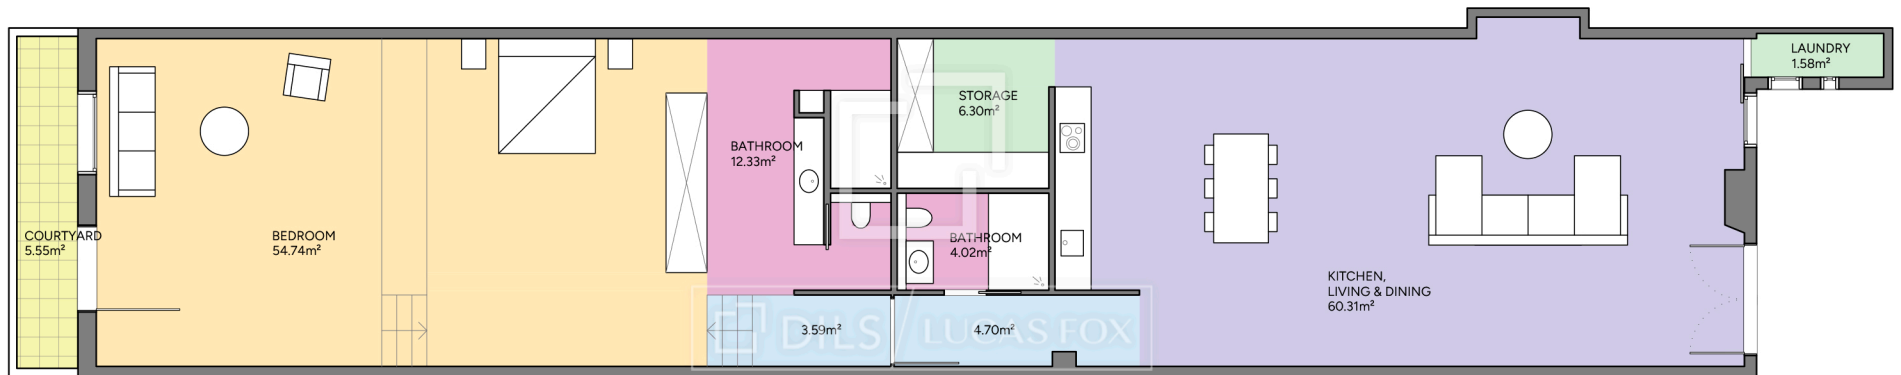

BCN67465

Scale in meters. Indicative only. Dimensions are approximate. All information contained here is gathered from sources we believe to be reliable. However we cannot guarantee its accuracy and interested persons should rely on their own enquiries.

Measurements FLOOR	
Built surface	162.77m ²
Useful surface	147.56m ²
Exterior surface	5.55m ²
Height	4.45m