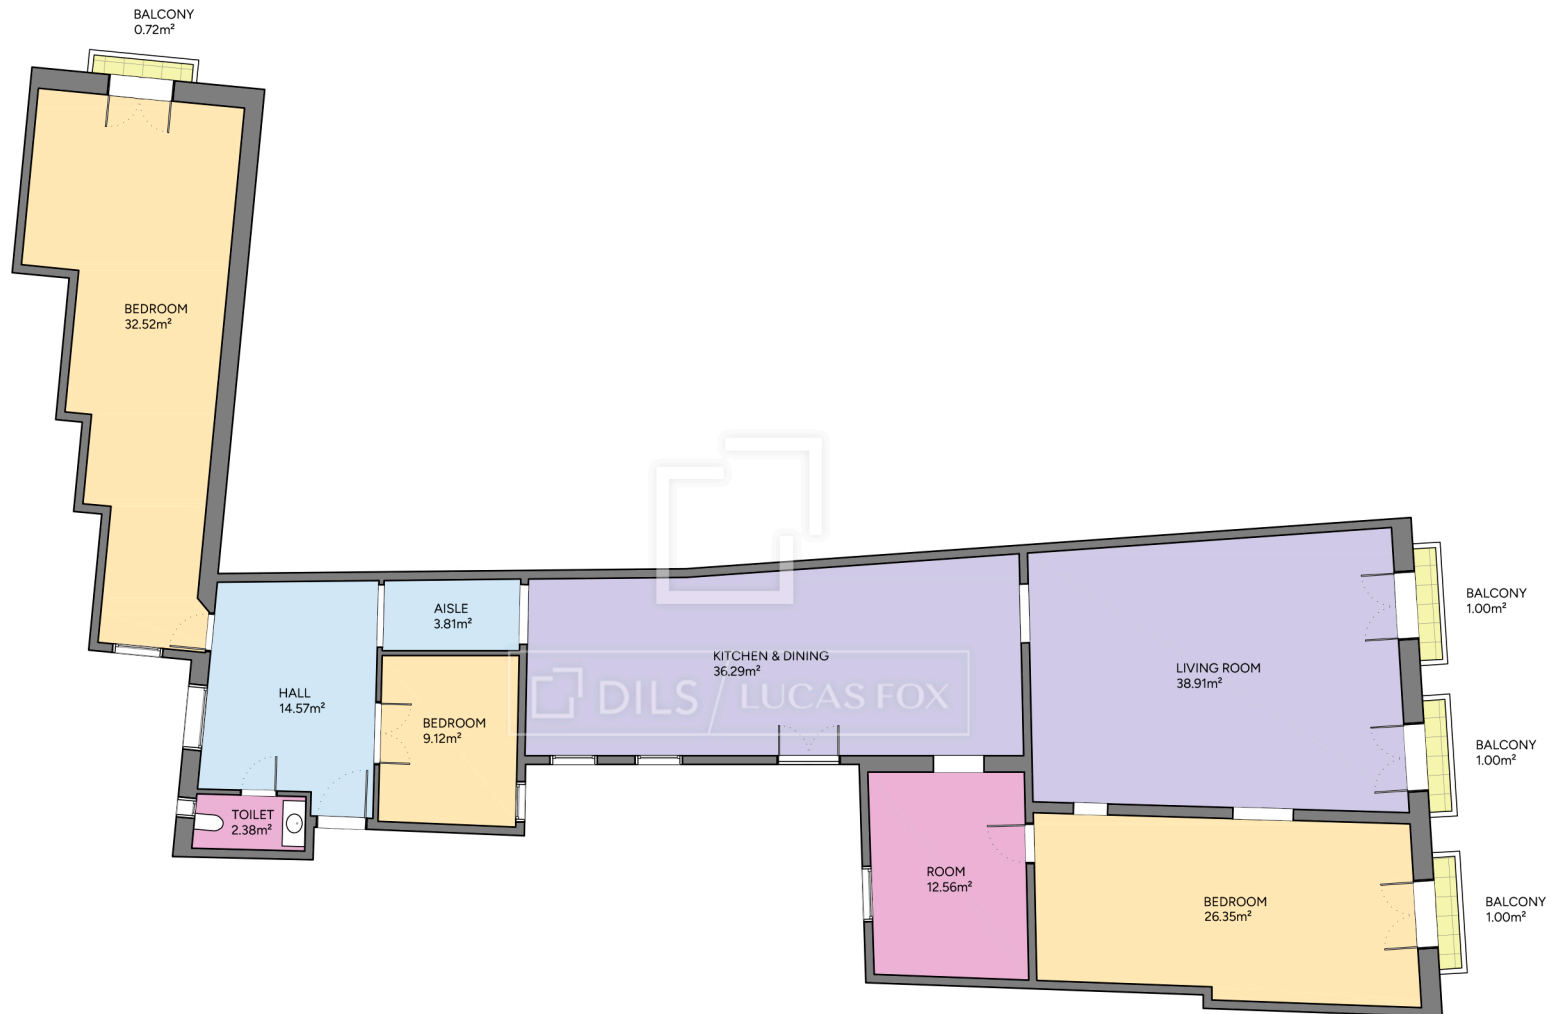

BCN67357

DILS / LUCAS FOX

DILS / LUCAS FOX

Scale in meters. Indicative only. Dimensions are approximate. All information contained here is gathered from sources we believe to be reliable. However we cannot guarantee its accuracy and interested persons should rely on their own enquiries.

Measurements FLOOR	
Built surface	200.80m ²
Useful surface	176.52m ²
Exterior surface	3.72m ²
Height	3.04m