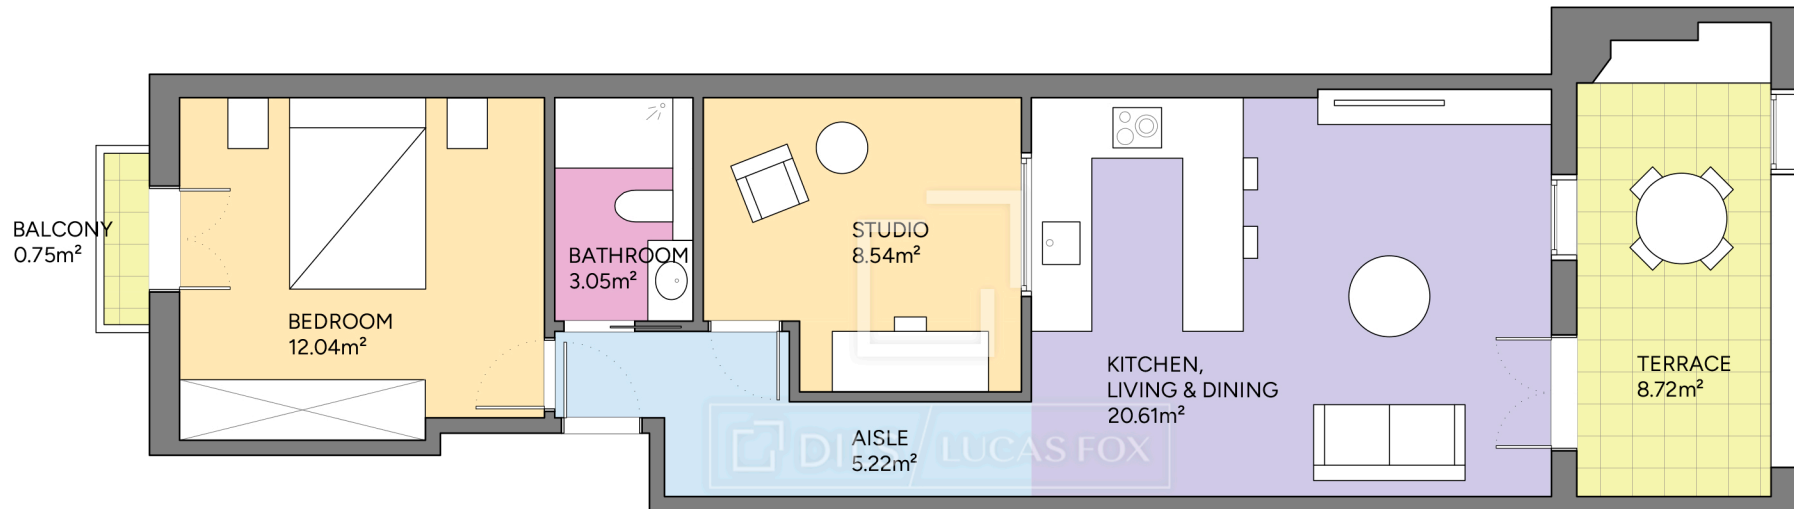

# BCN67305

Scale in meters. Indicative only. Dimensions are approximate. All information contained here is gathered from sources we believe to be reliable. However we cannot guarantee its accuracy and interested persons should rely on their own enquiries.

Measurements FLOOR	
Built surface	58.41m <sup>2</sup>
Useful surface	49.47m <sup>2</sup>
Exterior surface	9.47m <sup>2</sup>