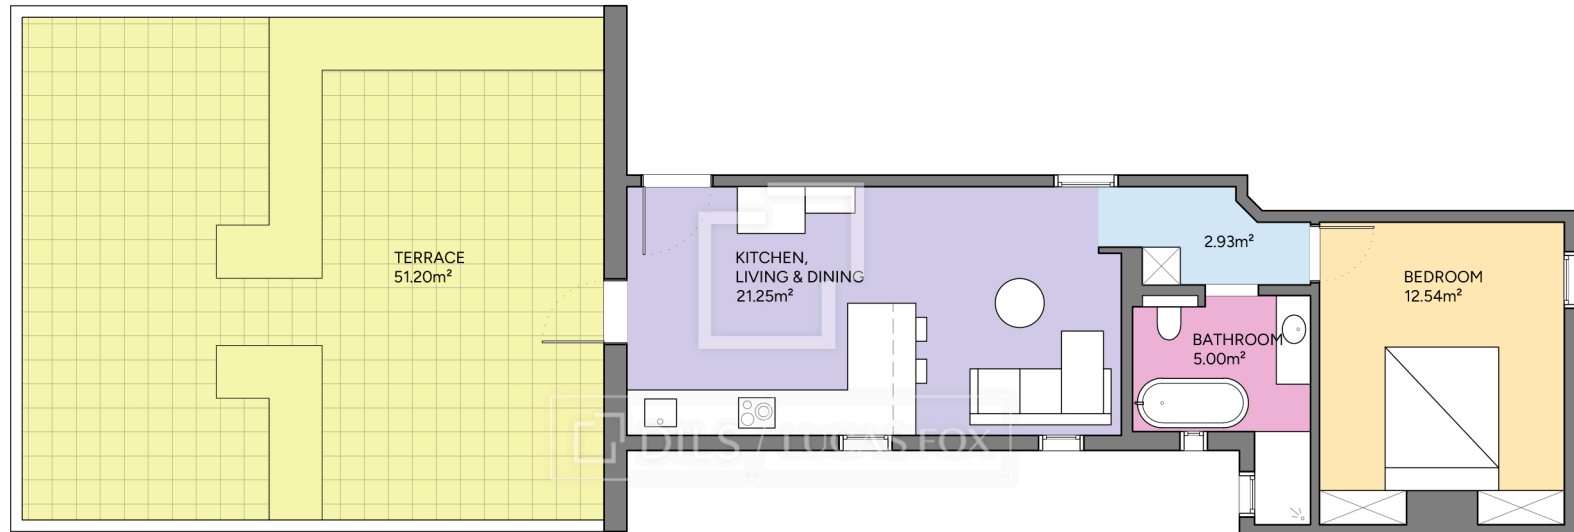

BCN67159

Scale in meters. Indicative only. Dimensions are approximate. All information contained here is gathered from sources we believe to be reliable. However we cannot guarantee its accuracy and interested persons should rely on their own enquiries.

Measurements FLOOR	
Built surface	50.39m ²
Useful surface	41.71m ²
Exterior surface	51.20m ²
Height	2.67m