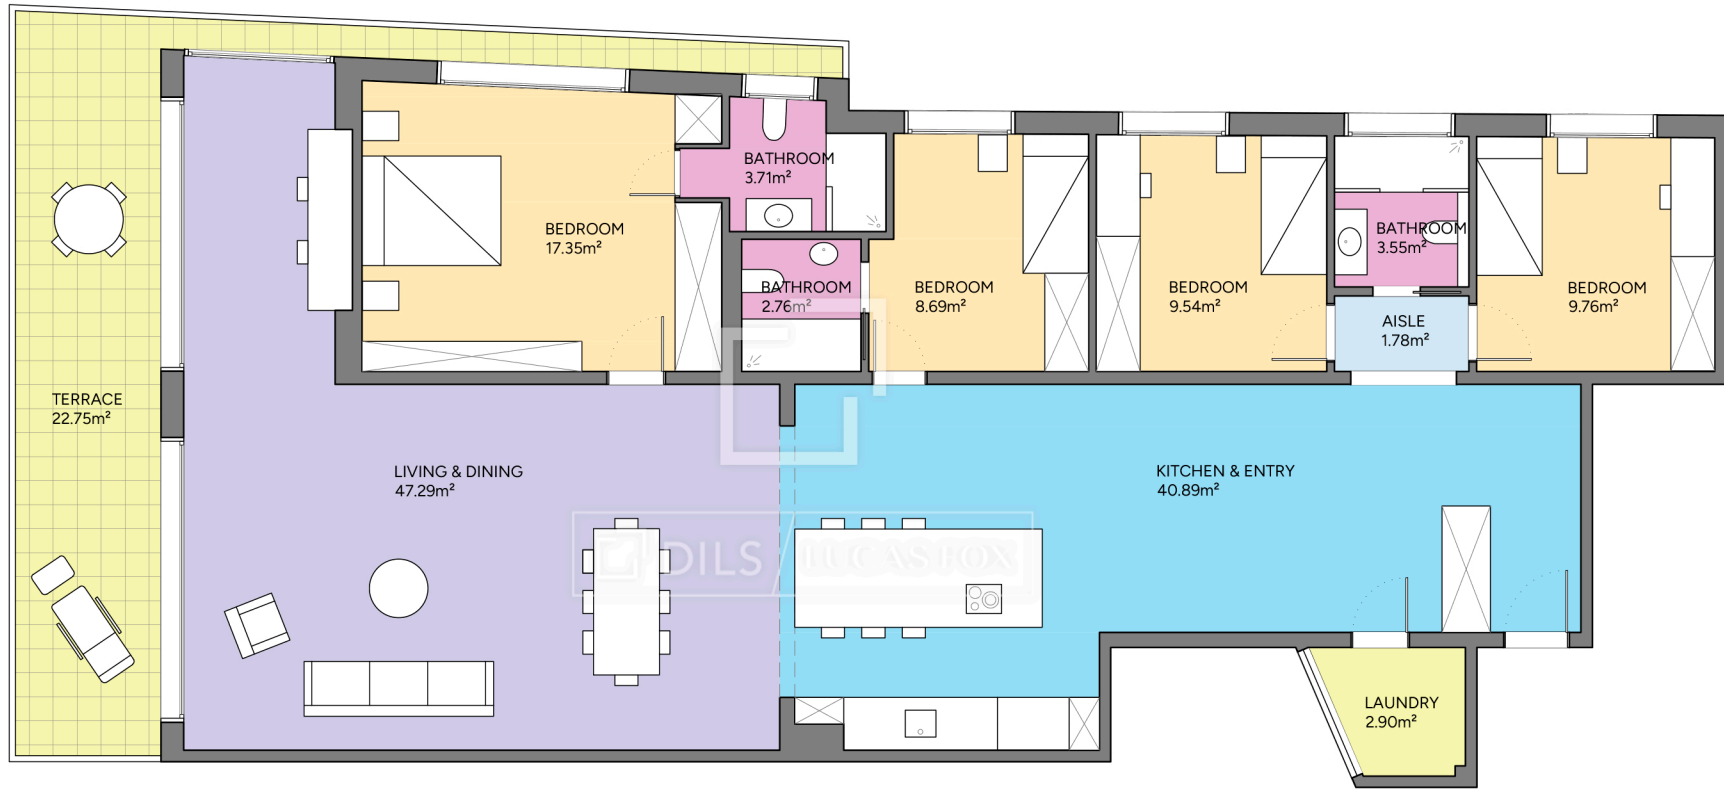

# BCN67146

DILS / LUCAS FOX

Scale in meters. Indicative only. Dimensions are approximate. All information contained here is gathered from sources we believe to be reliable. However we cannot guarantee its accuracy and interested persons should rely on their own enquiries.

Measurements FLOOR	
Built surface	168.73m <sup>2</sup>
Useful surface	148.22m <sup>2</sup>
Exterior surface	22.75m <sup>2</sup>
Height	2.77m