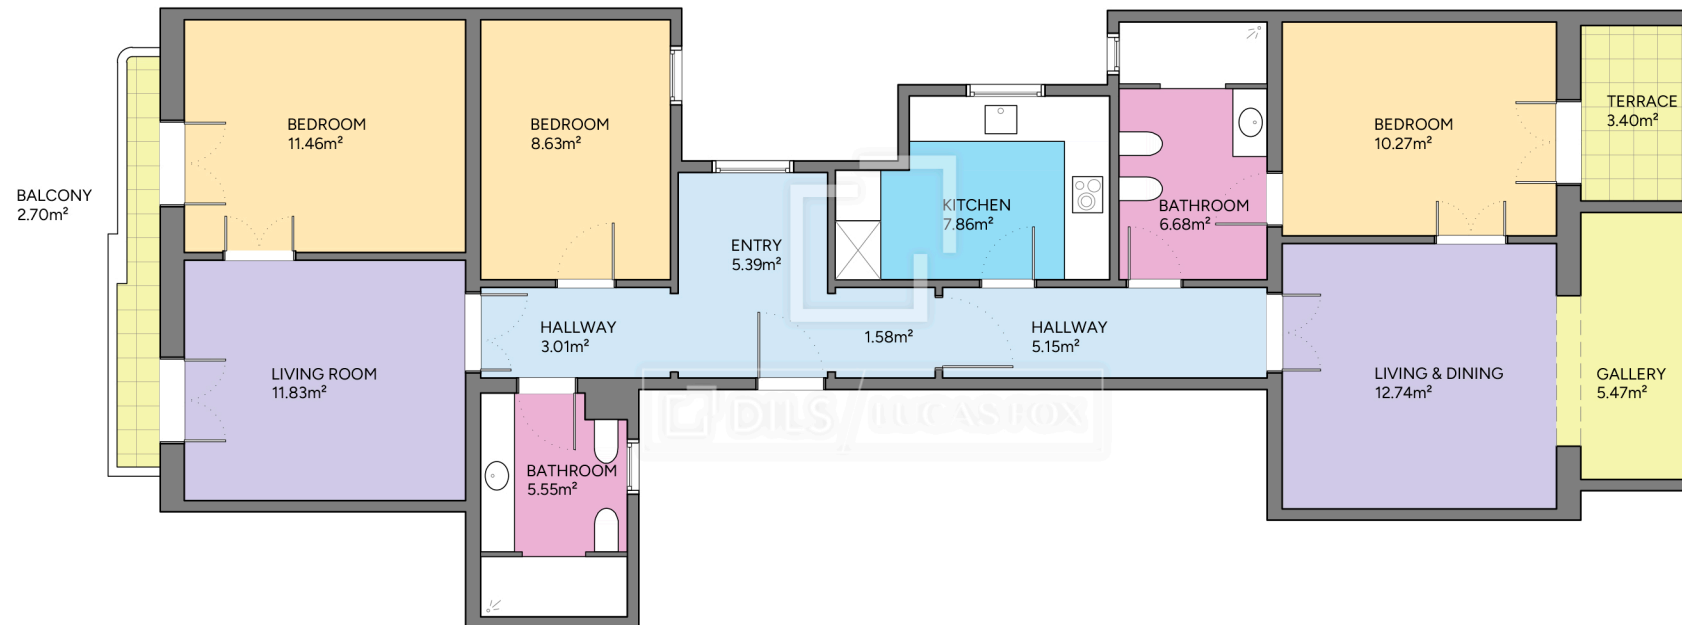

BCN67107

Scale in meters. Indicative only. Dimensions are approximate. All information contained here is gathered from sources we believe to be reliable. However we cannot guarantee its accuracy and interested persons should rely on their own enquiries.

Measurements FLOOR	
Built surface	113.02m ²
Useful surface	95.62m ²
Exterior surface	6.10m ²
Height	2.97m