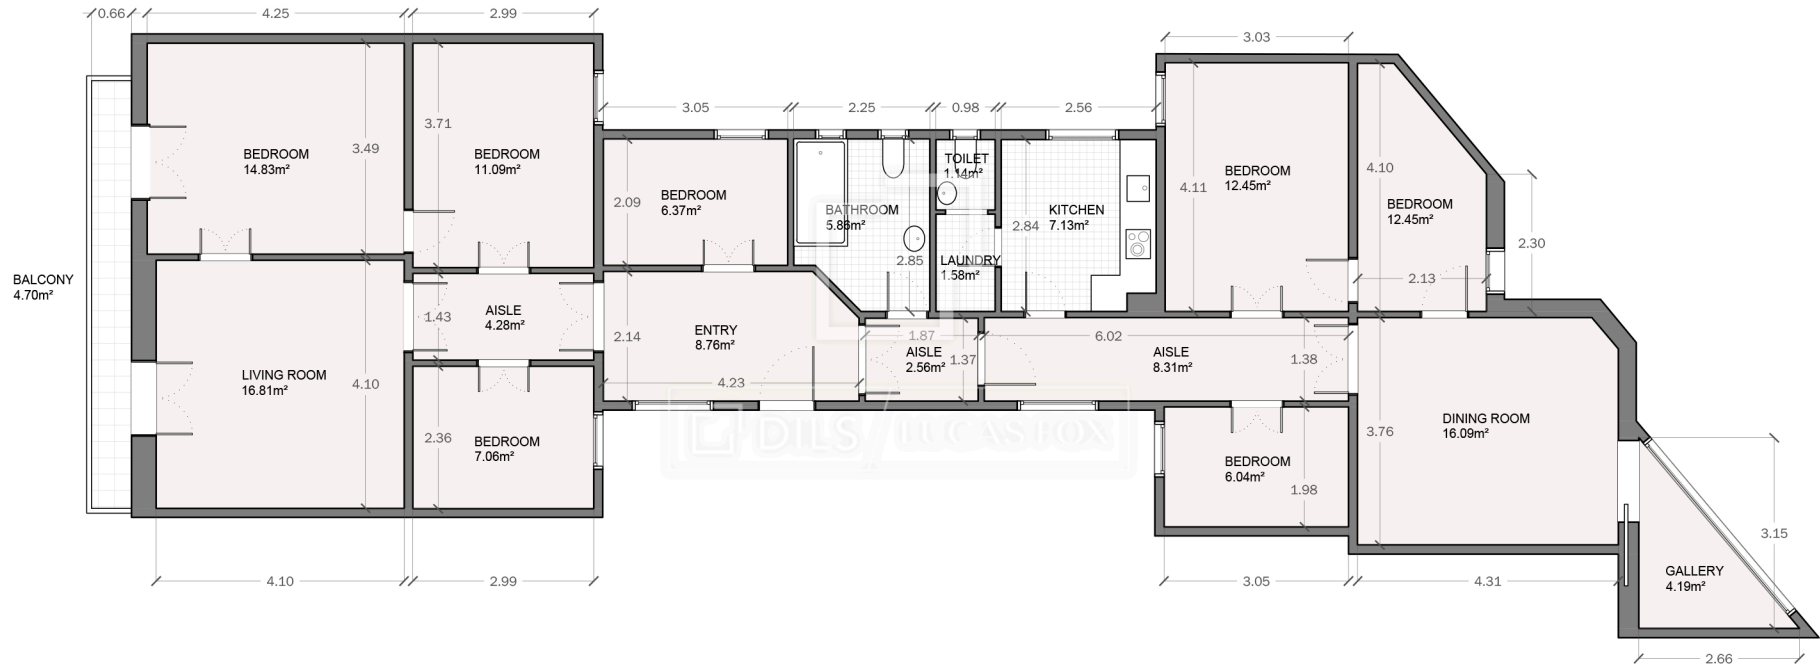

# BCN67076

LUCAS FOX  
INTERNATIONAL PROPERTIES

Scale in metres. Indicative only. Dimensions are approximate. All information contained here is gathered from sources we believe to be reliable. However we cannot guarantee its accuracy and interested persons should rely on their own enquiries.

Measurements FLOOR	
Built surface	164.22m <sup>2</sup>
Useful surface	141.87m <sup>2</sup>
Exterior surface	4.70m <sup>2</sup>
Height	2.97m