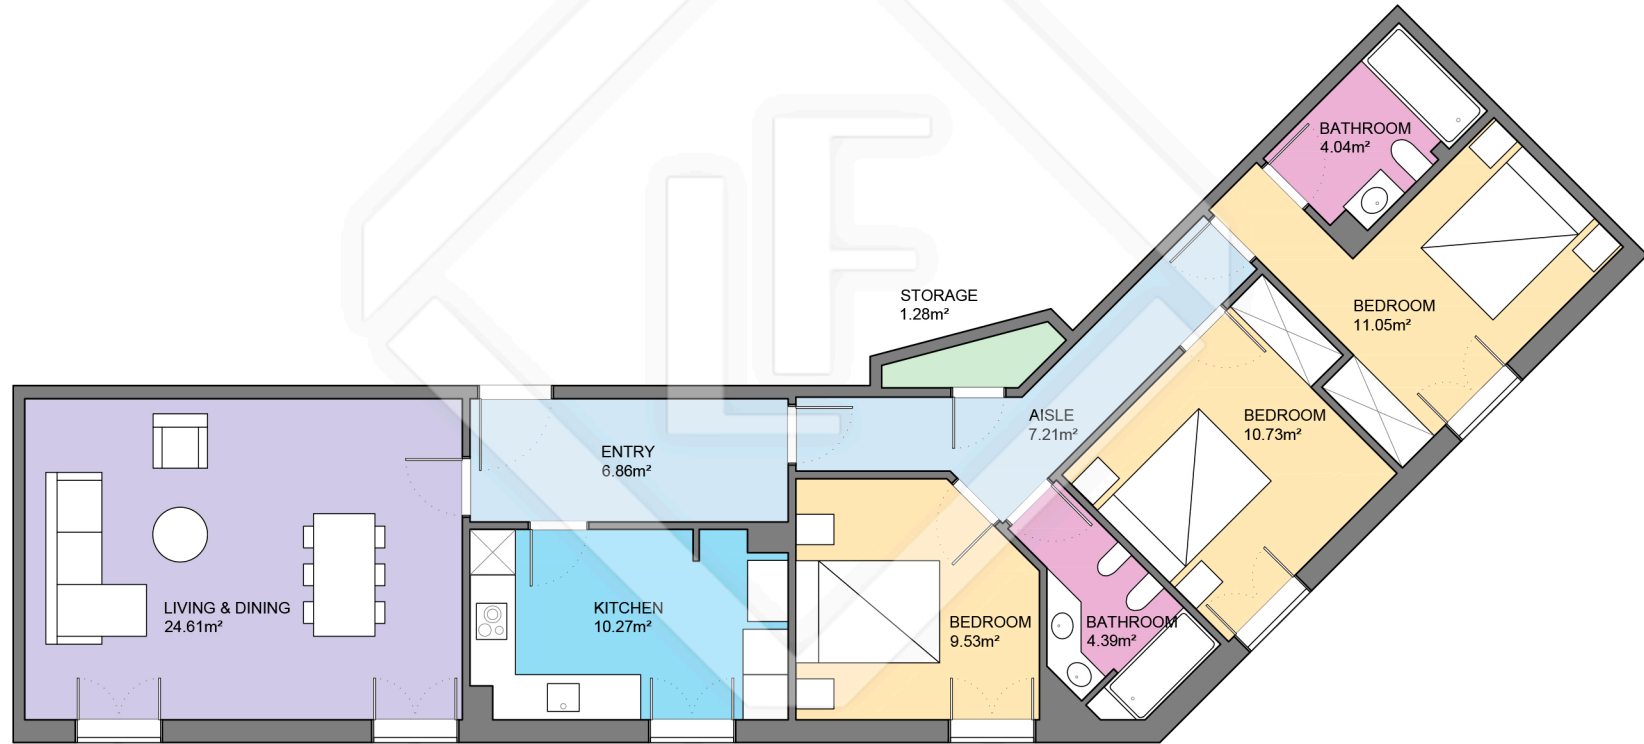

BCN66871

LUCAS FOX

INTERNATIONAL PROPERTIES

Scale in metres. Indicative only. Dimensions are approximate. All information contained here is gathered from sources we believe to be reliable. However we cannot guarantee its accuracy and interested persons should rely on their own enquiries.

Measurements FLOOR	
Built surface	107.14m ²
Useful surface	89.98m ²
Height	2.51m