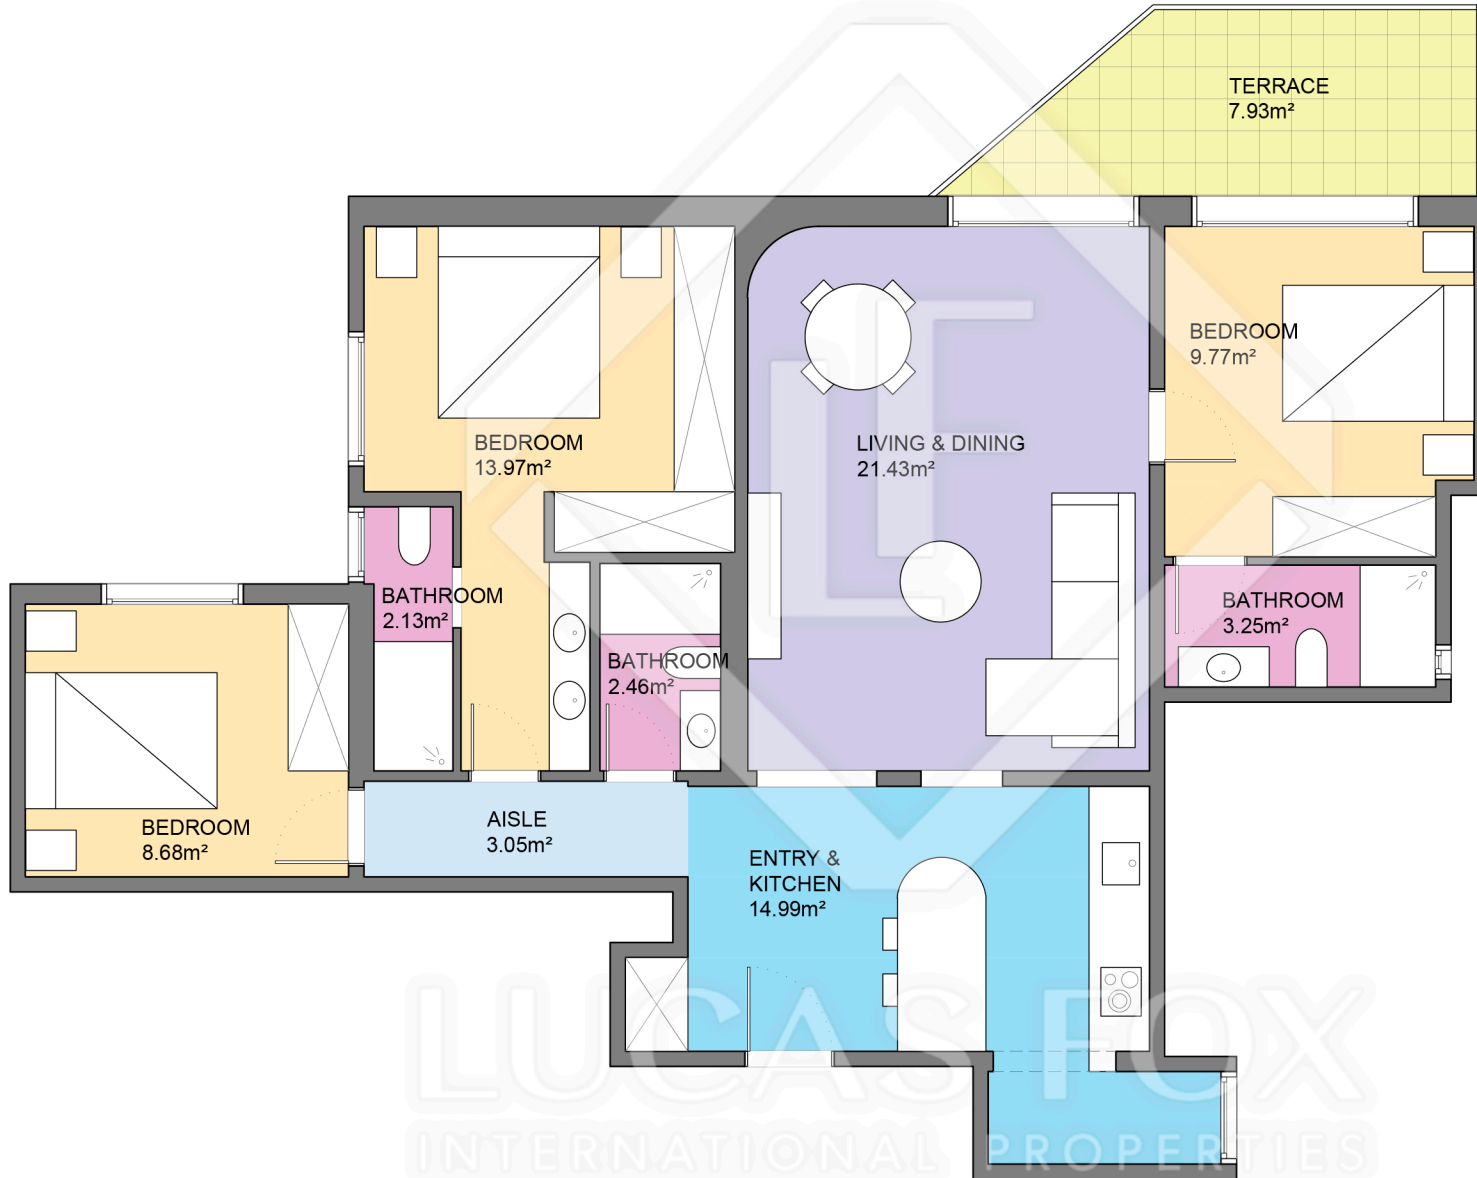

BCN66853

Measurements FLOOR	
Built surface	93.95m ²
Useful surface	79.73m ²
Exterior surface	7.93m ²
Height	2.68m

LUCAS FOX
INTERNATIONAL PROPERTIES

Scale in metres. Indicative only. Dimensions are approximate. All information contained here is gathered from sources we believe to be reliable. However we cannot guarantee its accuracy and interested persons should rely on their own enquiries.