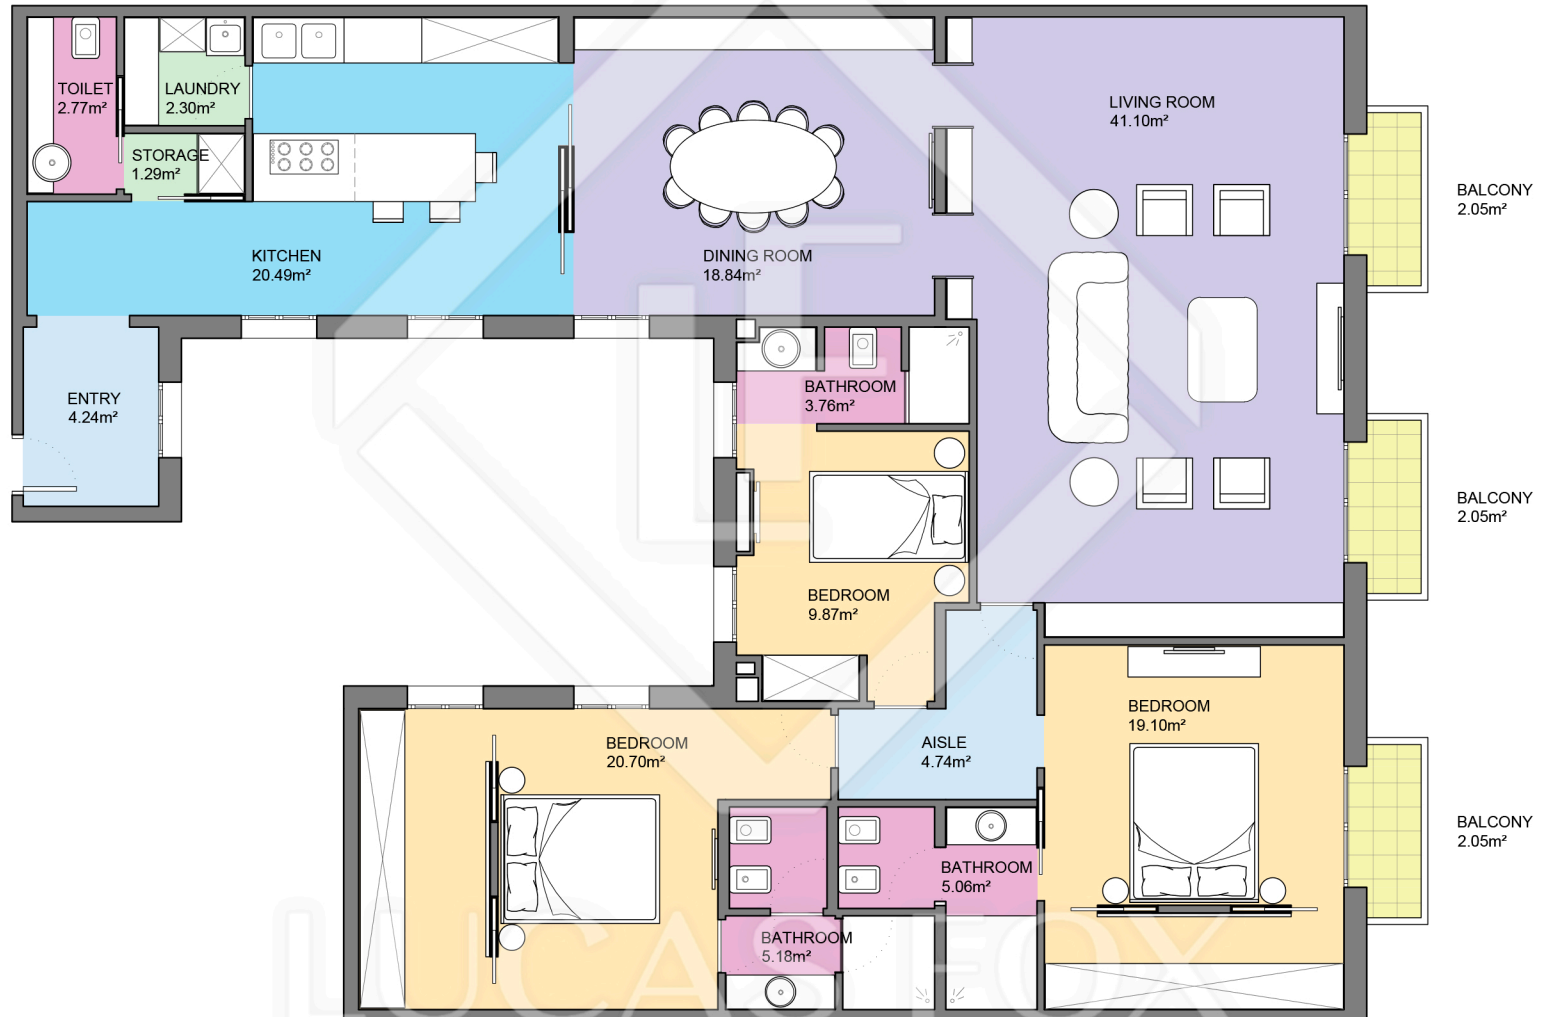

# BCN66844

LUCAS FOX INTERNATIONAL PROPERTIES

Scale in metres. Indicative only. Dimensions are approximate. All information contained here is gathered from sources we believe to be reliable. However we cannot guarantee its accuracy and interested persons should rely on their own enquiries.

Measurements FLOOR	
Built surface	182.94m <sup>2</sup>
Useful surface	159.45m <sup>2</sup>
Exterior surface	6.15m <sup>2</sup>