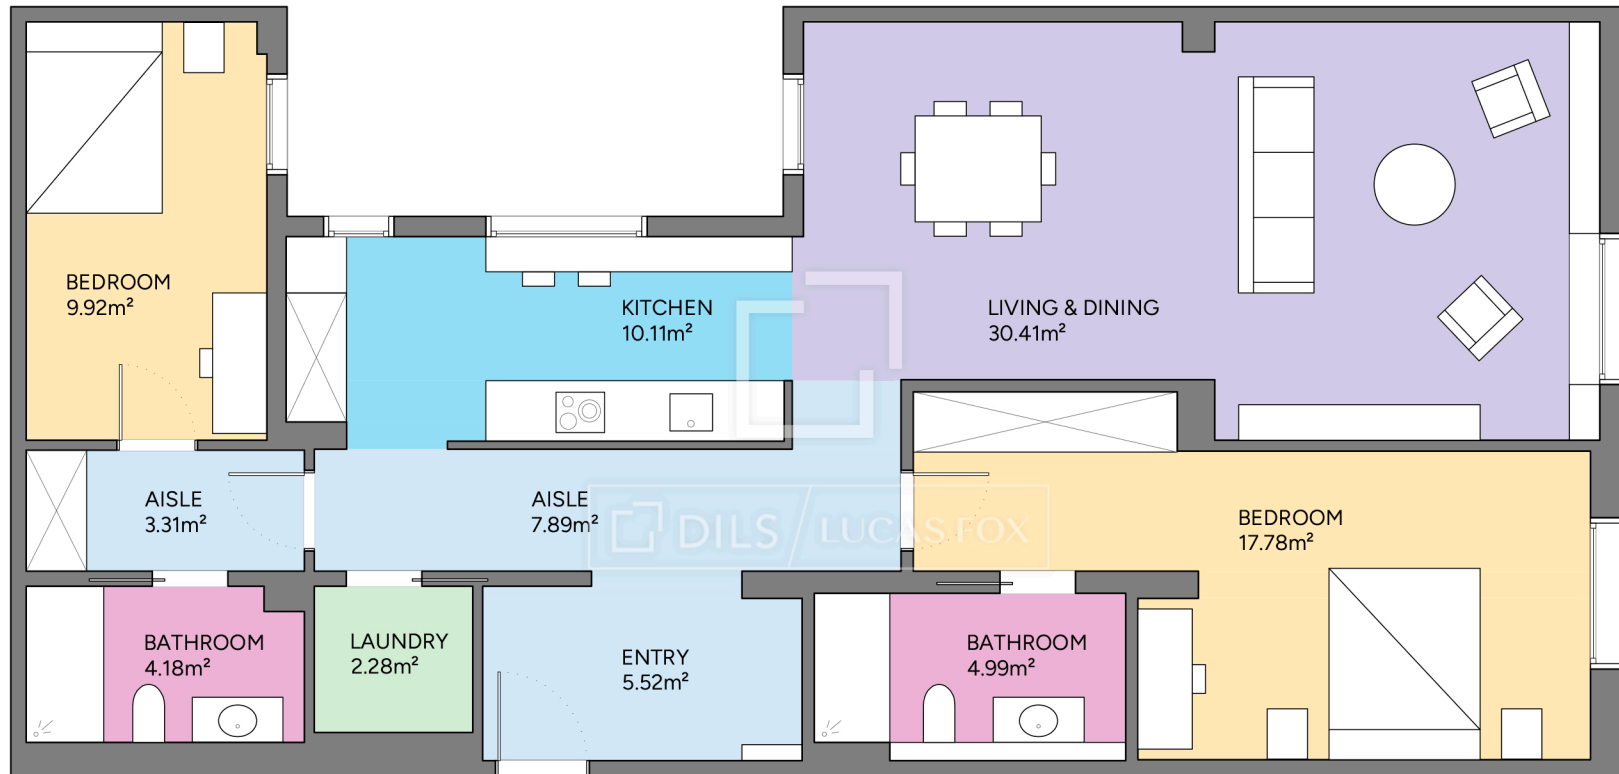

BCN66742

Scale in meters. Indicative only. Dimensions are approximate. All information contained here is gathered from sources we believe to be reliable. However we cannot guarantee its accuracy and interested persons should rely on their own enquiries.

Measurements FLOOR	
Built surface	112.30m ²
Useful surface	96.39m ²
Height	2.70m