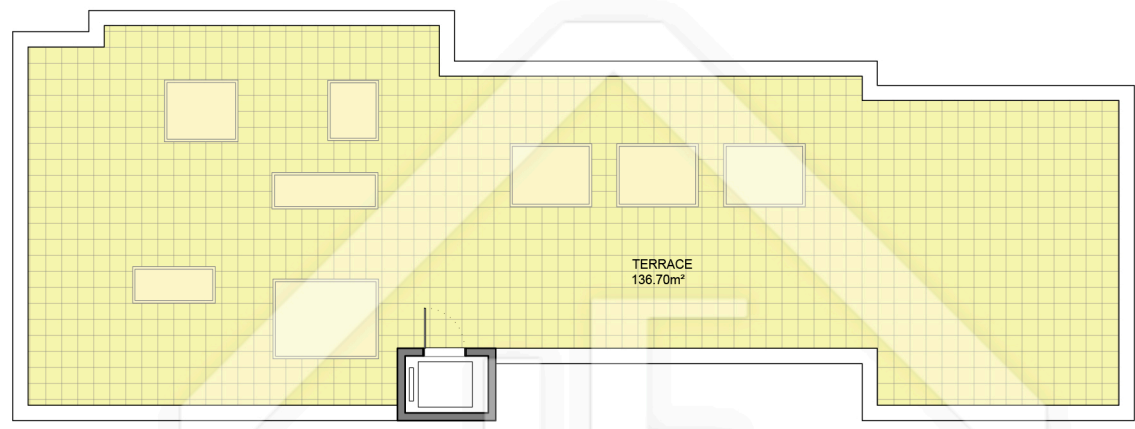

BCN66709

LUCAS FOX
INTERNATIONAL PROPERTIES

Scale in meters. Indicative only. Dimensions are approximate. All information contained here is gathered from sources we believe to be reliable. However we cannot guarantee its accuracy and interested persons should rely on their own enquiries.

LUCAS FOX
INTERNATIONAL PROPERTIES

Measurements FLOOR	
Built surface	149.93m ²
Useful surface	136.28m ²
Exterior surface	172.00m ²