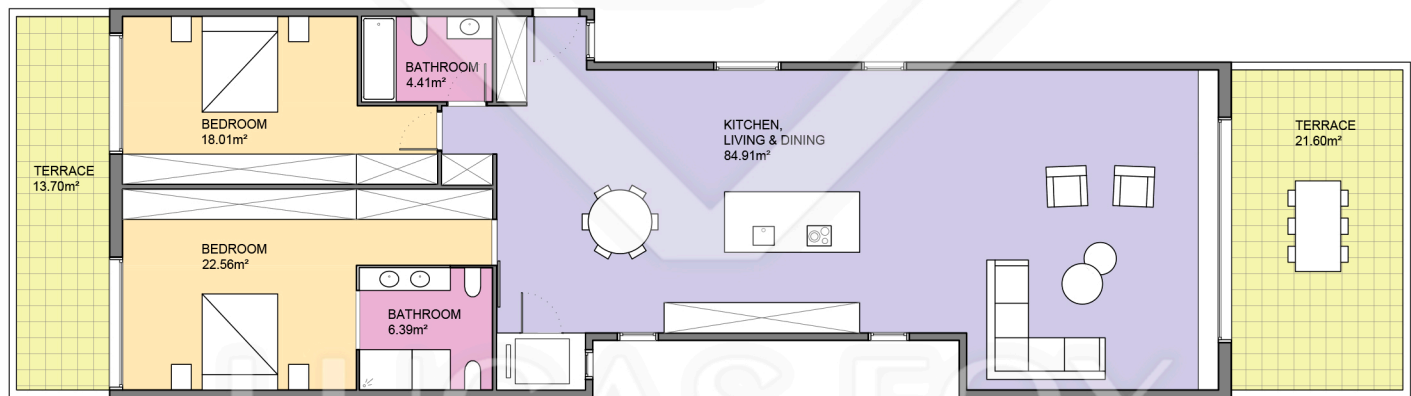

BCN66709

LUCAS FOX
INTERNATIONAL PROPERTIES

Scale in meters. Indicative only. Dimensions are approximate. All information contained here is gathered from sources we believe to be reliable. However we cannot guarantee its accuracy and interested persons should rely on their own enquiries.

LUCAS FOX
INTERNATIONAL PROPERTIES

Measurements FLOOR	
Built surface	149.93m ²
Useful surface	136.28m ²
Exterior surface	172.00m ²