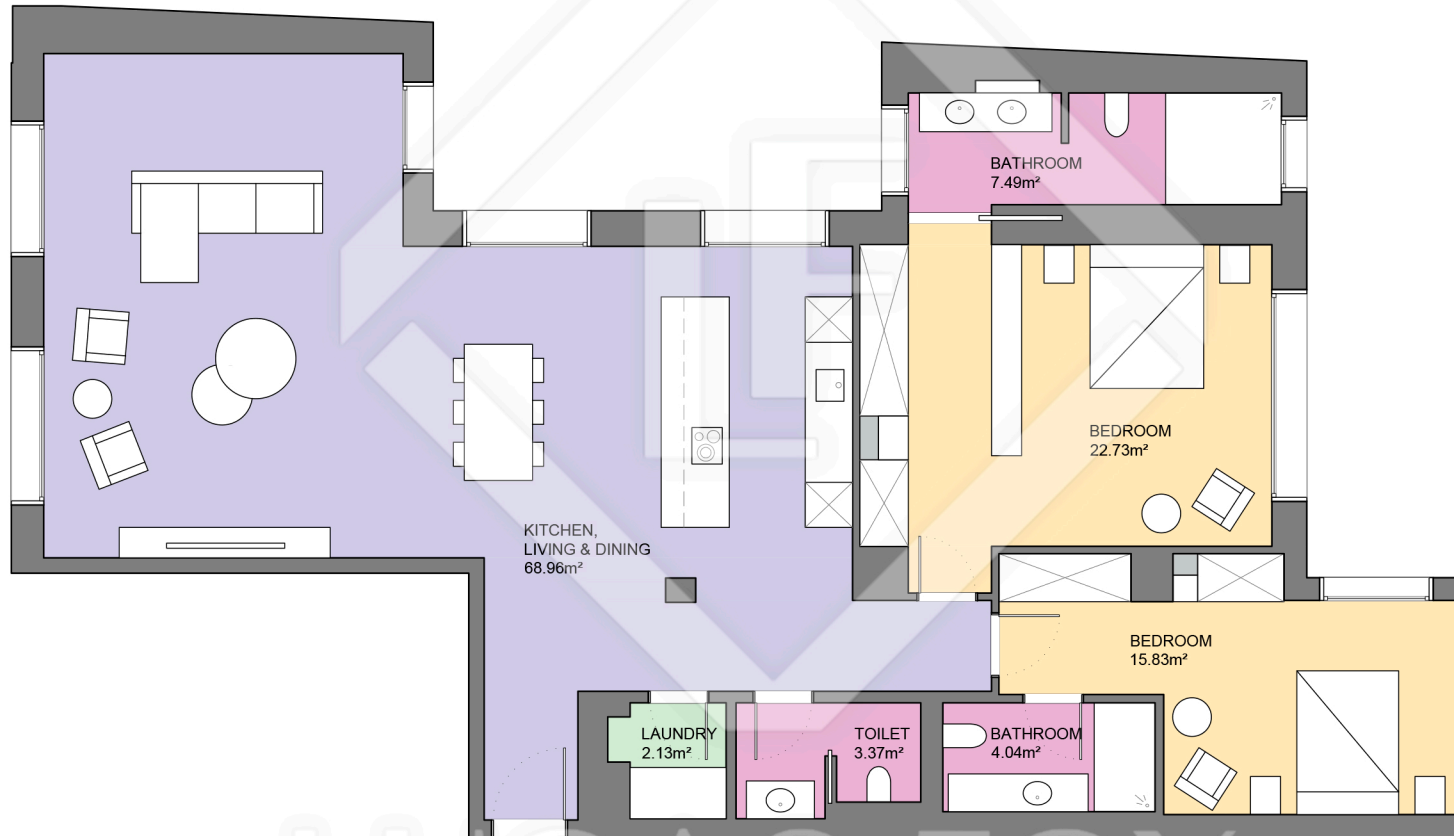

BCN66705

LUCAS FOX
INTERNATIONAL PROPERTIES

Scale in meters. Indicative only. Dimensions are approximate. All information contained here is gathered from sources we believe to be reliable. However we cannot guarantee its accuracy and interested persons should rely on their own enquiries.

Measurements FLOOR	
Built surface	152.90m ²
Useful surface	124.56m ²