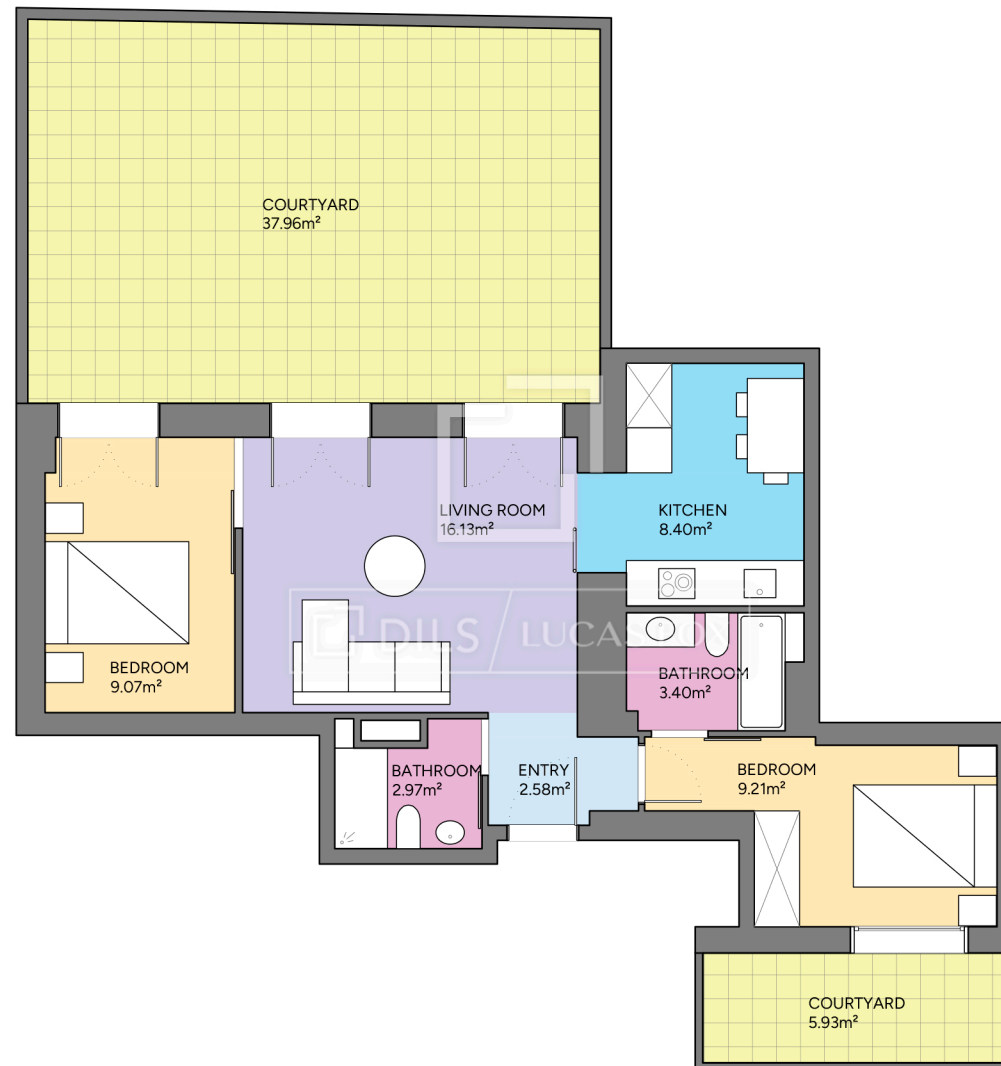

# BCN66657

Scale in meters. Indicative only. Dimensions are approximate. All information contained here is gathered from sources we believe to be reliable. However we cannot guarantee its accuracy and interested persons should rely on their own enquiries.

Measurements FLOOR	
Built surface	68.10m <sup>2</sup>
Useful surface	51.76m <sup>2</sup>
Exterior surface	43.89m <sup>2</sup>
Height	3.70m