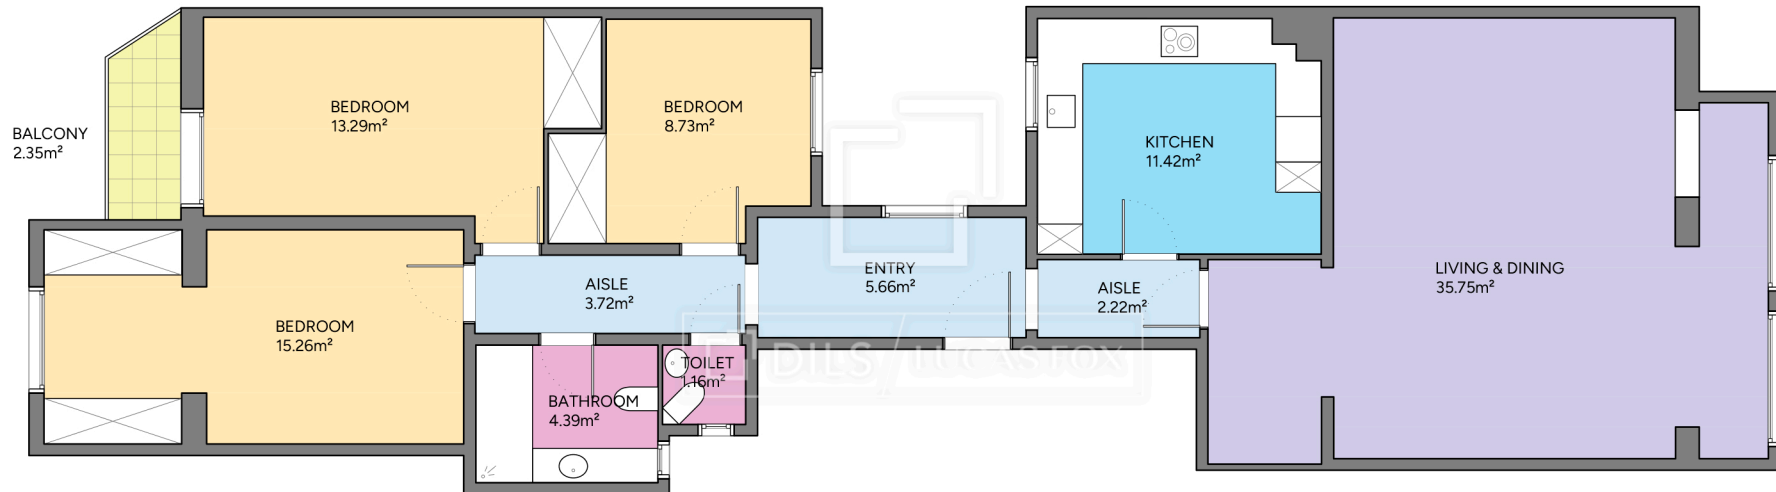

# BCN66653

Scale in meters. Indicative only. Dimensions are approximate. All information contained here is gathered from sources we believe to be reliable. However we cannot guarantee its accuracy and interested persons should rely on their own enquiries.

Measurements FLOOR	
Built surface	118.03m <sup>2</sup>
Useful surface	101.60m <sup>2</sup>
Exterior surface	2.35m <sup>2</sup>
Height	2.75m