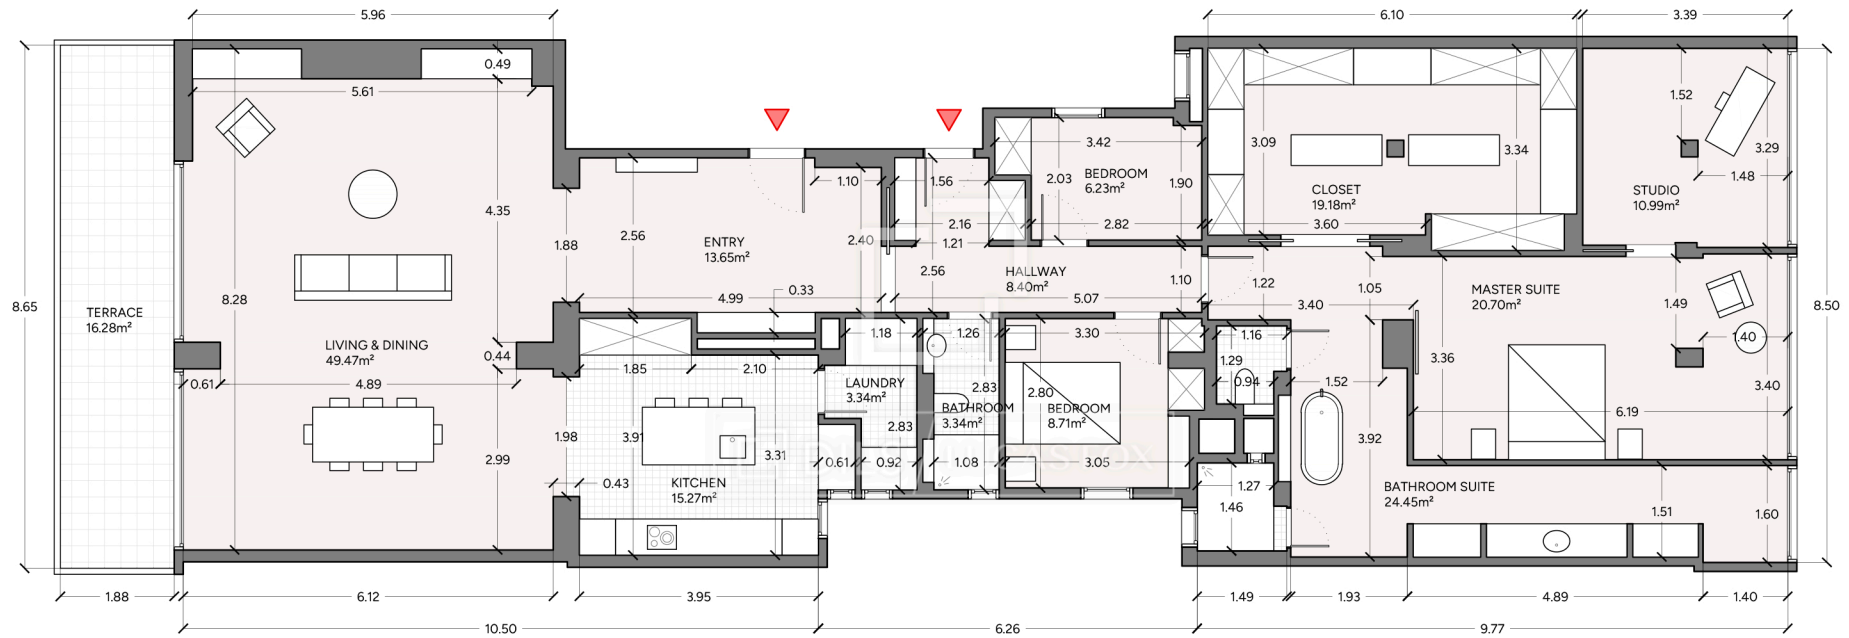

BCN66643

Scale in meters. Indicative only. Dimensions are approximate. All information contained here is gathered from sources we believe to be reliable. However we cannot guarantee its accuracy and interested persons should rely on their own enquiries.

Measurements FLOOR	
Built surface	211.25m ²
Useful surface	183.36m ²
Exterior surface	16.28m ²
Height	2.70m