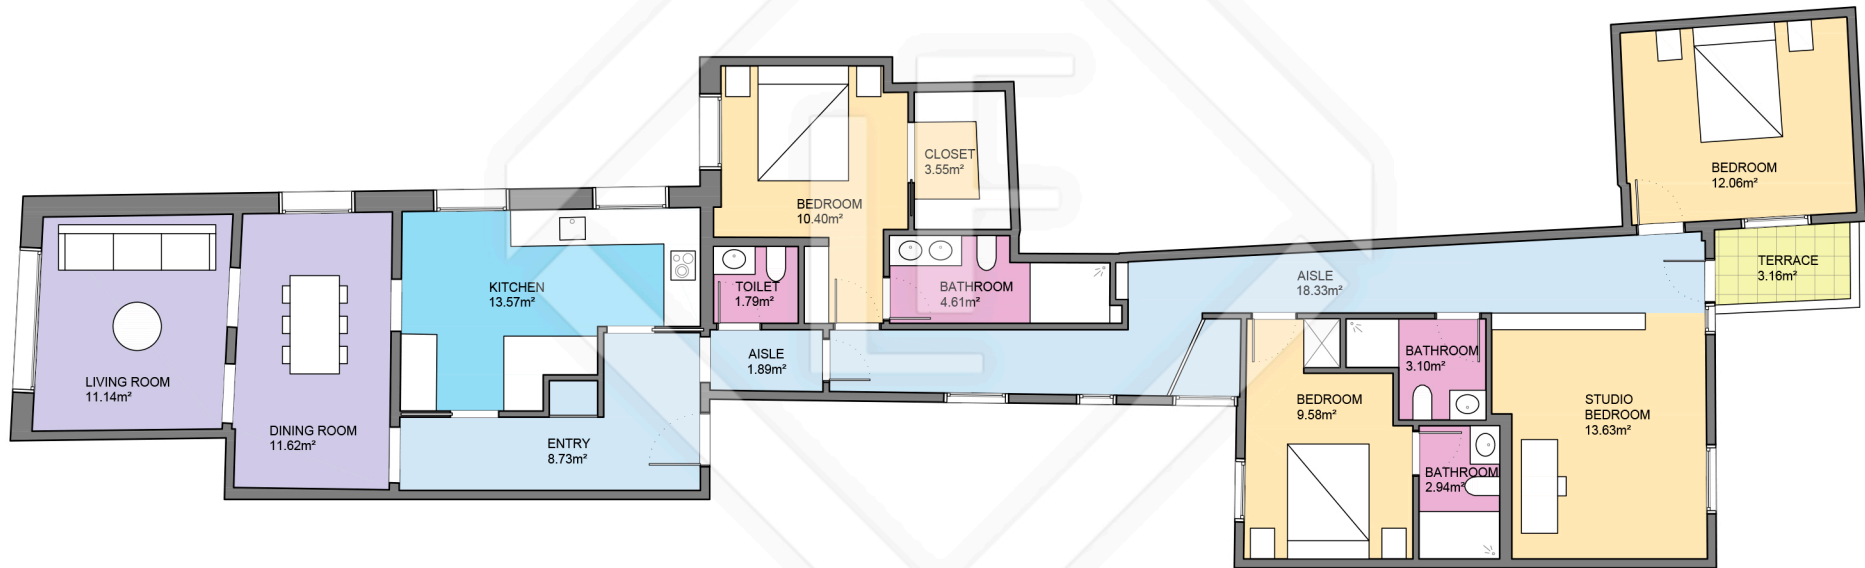

BCN66282

LUCAS FOX  
INTERNATIONAL PROPERTIES

LUCAS FOX  
INTERNATIONAL PROPERTIES

Scale in metres. Indicative only. Dimensions are approximate. All information contained here is gathered from sources we believe to be reliable. However we cannot guarantee its accuracy and interested persons should rely on their own enquiries.

Measurements FLOOR	
Built surface	146.51m <sup>2</sup>
Useful surface	125.16m <sup>2</sup>
Exterior surface	3.16m <sup>2</sup>