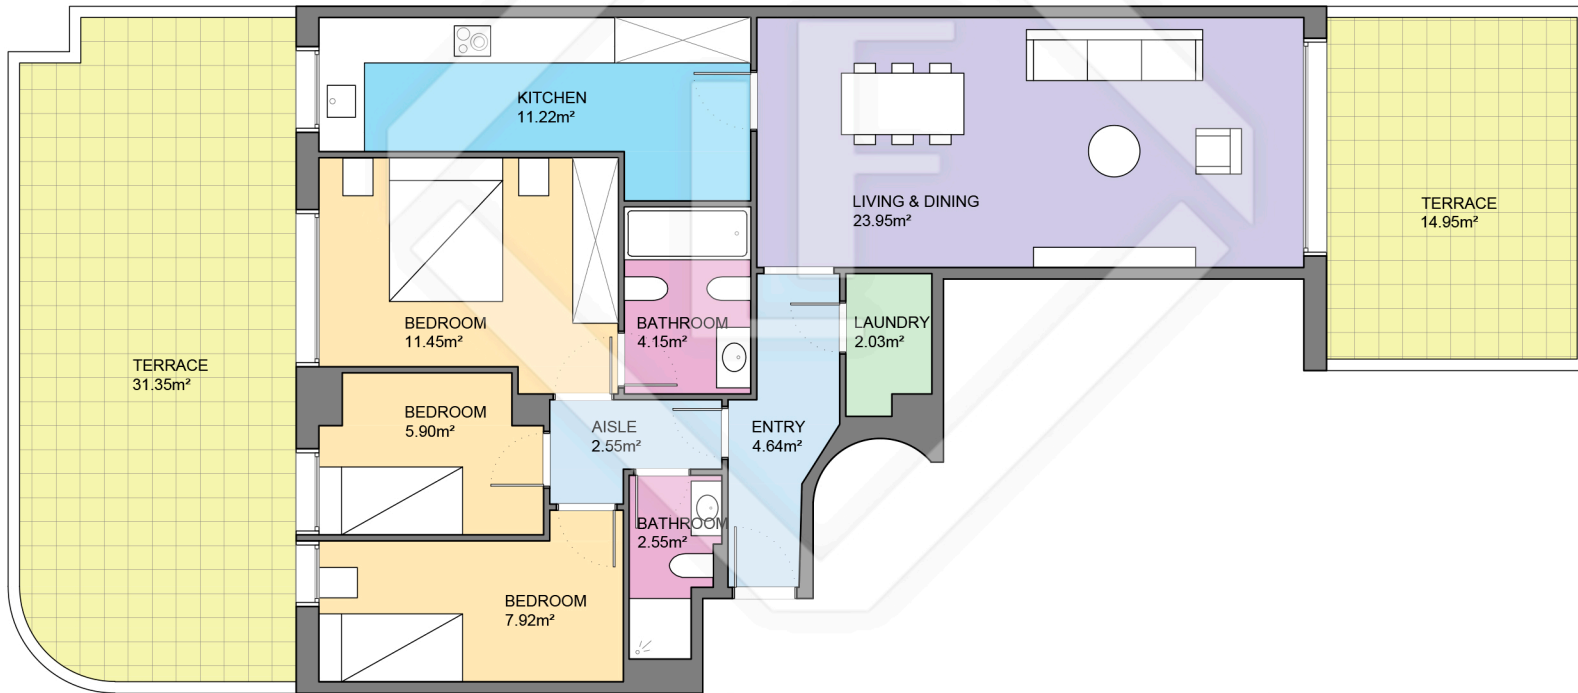

BCN66267

LUCAS FOX
INTERNATIONAL PROPERTIES

LUCAS FOX
INTERNATIONAL PROPERTIES

Scale in metres. Indicative only. Dimensions are approximate. All information contained here is gathered from sources we believe to be reliable. However we cannot guarantee its accuracy and interested persons should rely on their own enquiries.

Measurements FLOOR	
Built surface	90.10m ²
Useful surface	76.36m ²
Exterior surface	46.30m ²