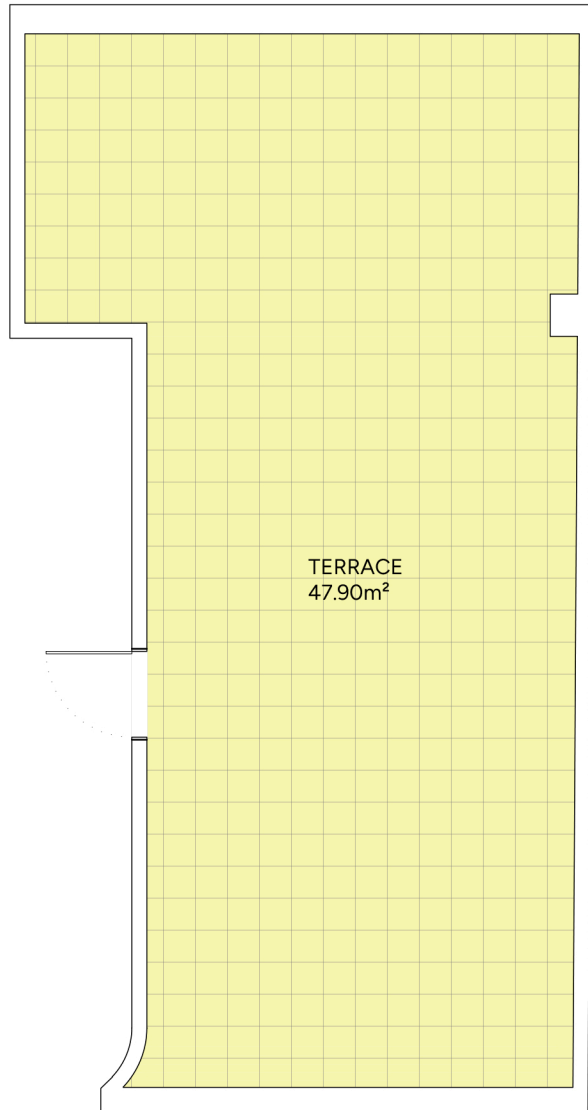

# BCN66179 Propuesta

Rooftop terrace

Scale in meters. Indicative only. Dimensions are approximate. All information contained here is gathered from sources we believe to be reliable. However we cannot guarantee its accuracy and interested persons should rely on their own enquiries.

Measurements FLOOR	
Built surface	62.88m <sup>2</sup>
Useful surface	52.54m <sup>2</sup>
Exterior surface	49.30m <sup>2</sup>
Height	2.72m