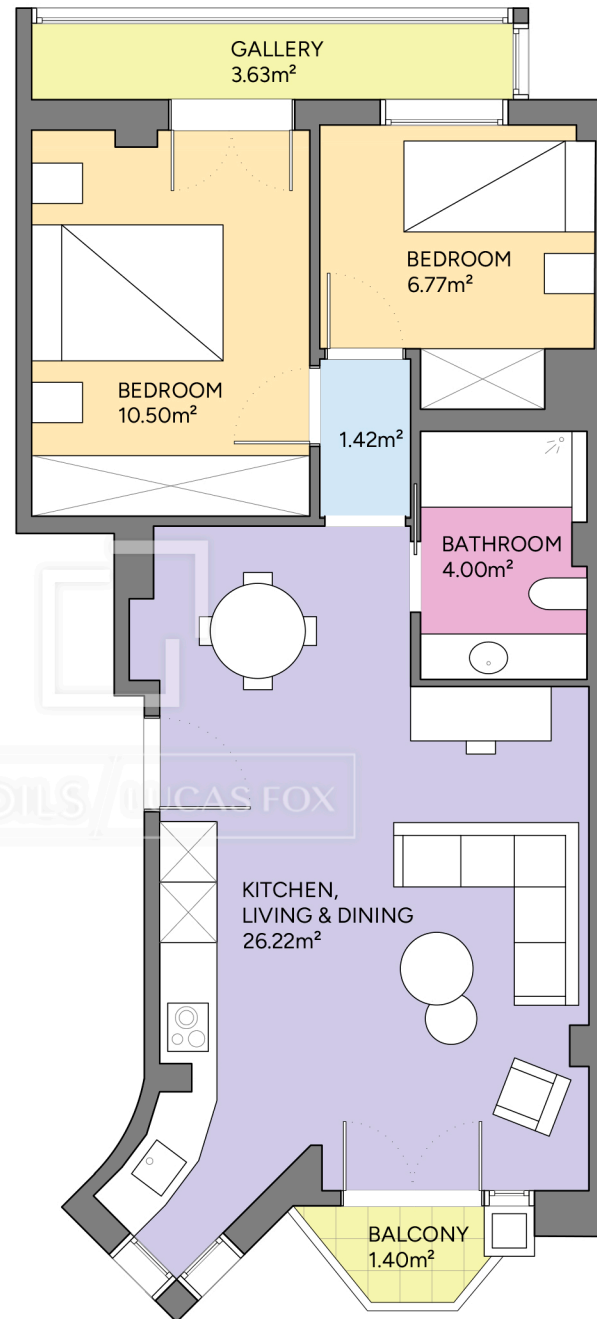

# BCN66179 Propuesta

Rooftop terrace

Scale in meters. Indicative only. Dimensions are approximate. All information contained here is gathered from sources we believe to be reliable. However we cannot guarantee its accuracy and interested persons should rely on their own enquiries.

Measurements FLOOR	
Built surface	62.88m <sup>2</sup>
Useful surface	52.54m <sup>2</sup>
Exterior surface	49.30m <sup>2</sup>
Height	2.72m