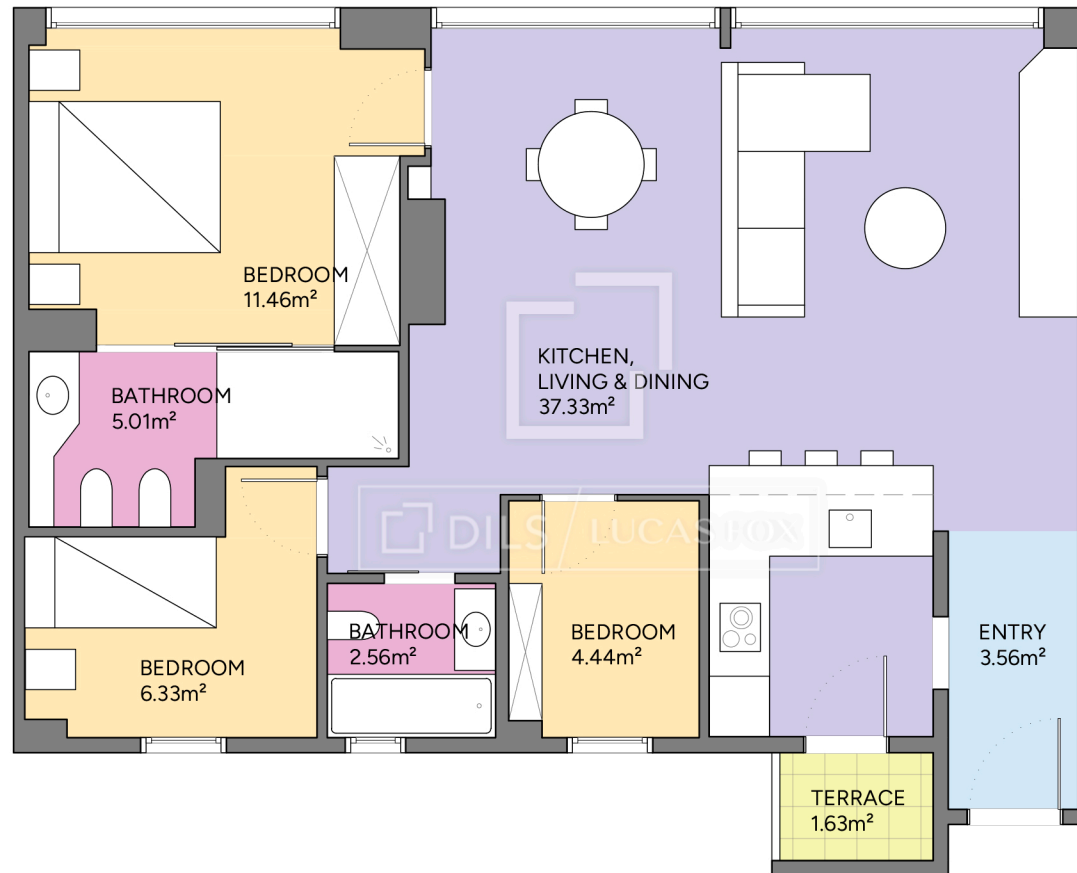

BCN66128

Scale in meters. Indicative only. Dimensions are approximate. All information contained here is gathered from sources we believe to be reliable. However we cannot guarantee its accuracy and interested persons should rely on their own enquiries.

Measurements FLOOR	
Built surface	81.60m ²
Useful surface	70.69m ²
Exterior surface	1.63m ²
Height	2.65m