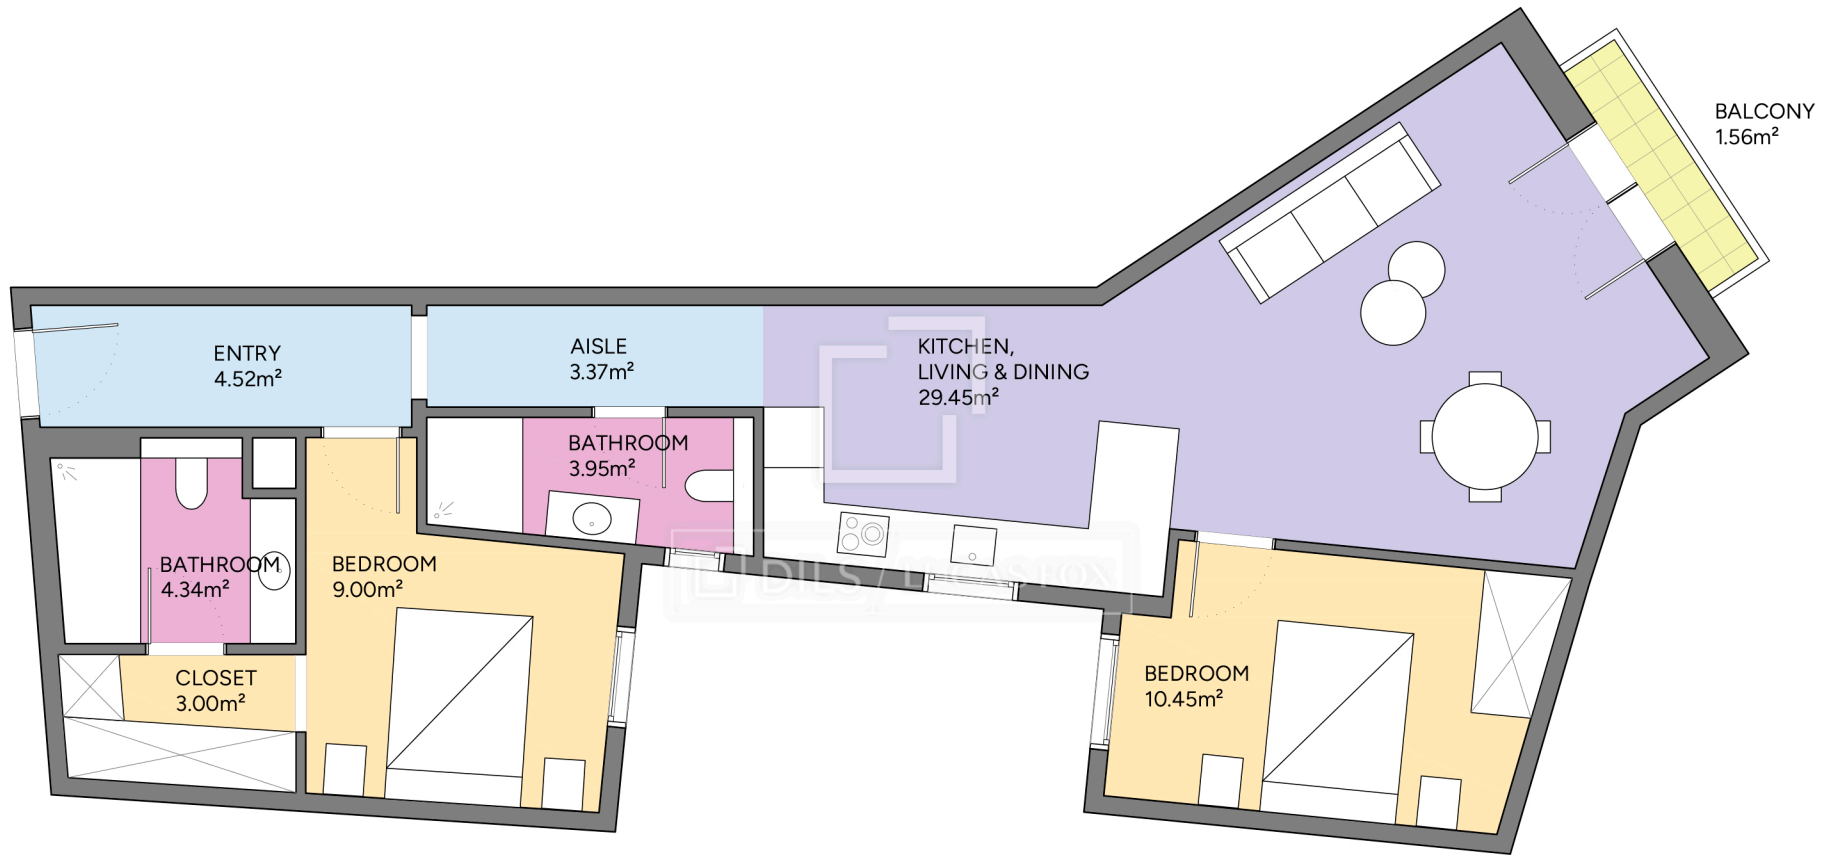

BCN65891

Scale in meters. Indicative only. Dimensions are approximate. All information contained here is gathered from sources we believe to be reliable. However we cannot guarantee its accuracy and interested persons should rely on their own enquiries.

Measurements FLOOR	
Built surface	80.70m ²
Useful surface	68.07m ²
Exterior surface	1.56m ²
Height	3.00m