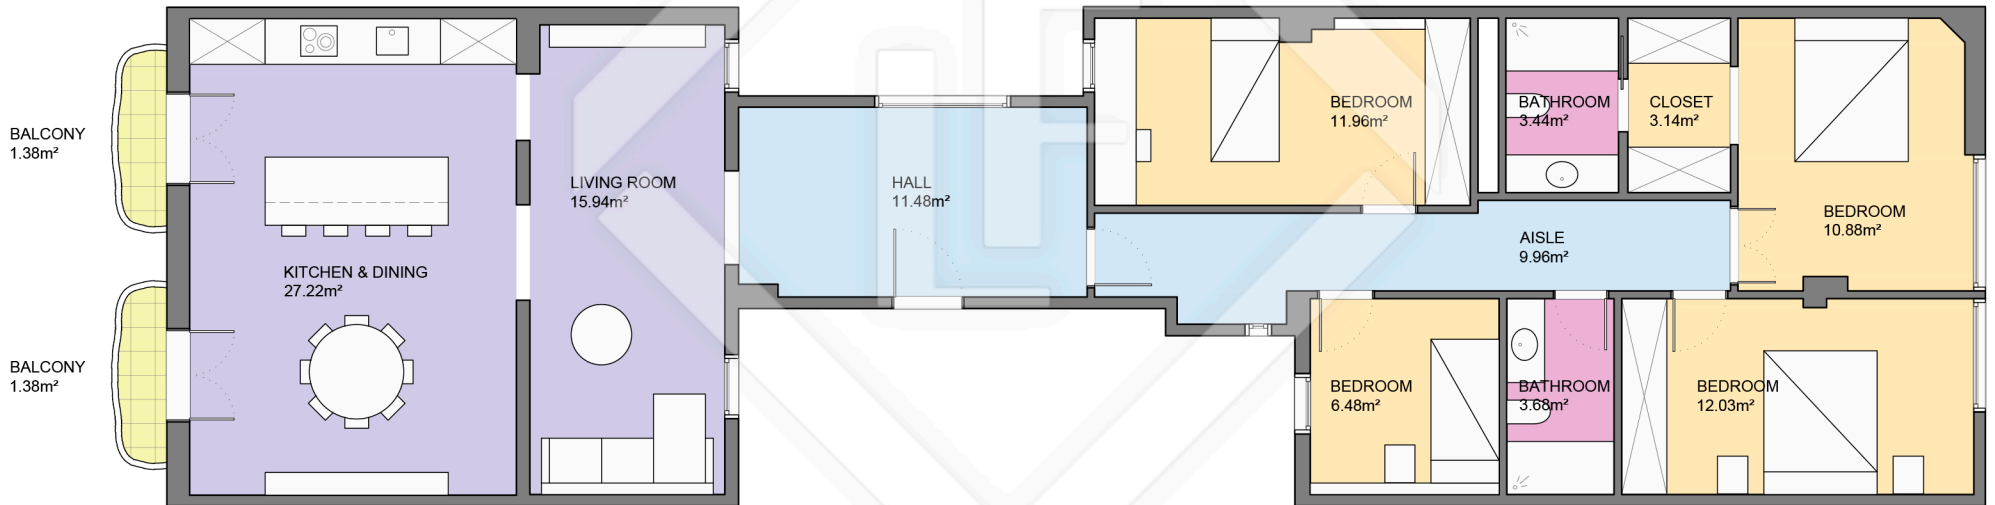

BCN65692

LUCAS FOX
INTERNATIONAL PROPERTIES

LUCAS FOX
INTERNATIONAL PROPERTIES

Scale in metres. Indicative only. Dimensions are approximate. All information contained here is gathered from sources we believe to be reliable. However we cannot guarantee its accuracy and interested persons should rely on their own enquiries.

Measurements FLOOR	
Built surface	134.42m ²
Useful surface	116.20m ²
Exterior surface	2.76m ²
Height	3.05m