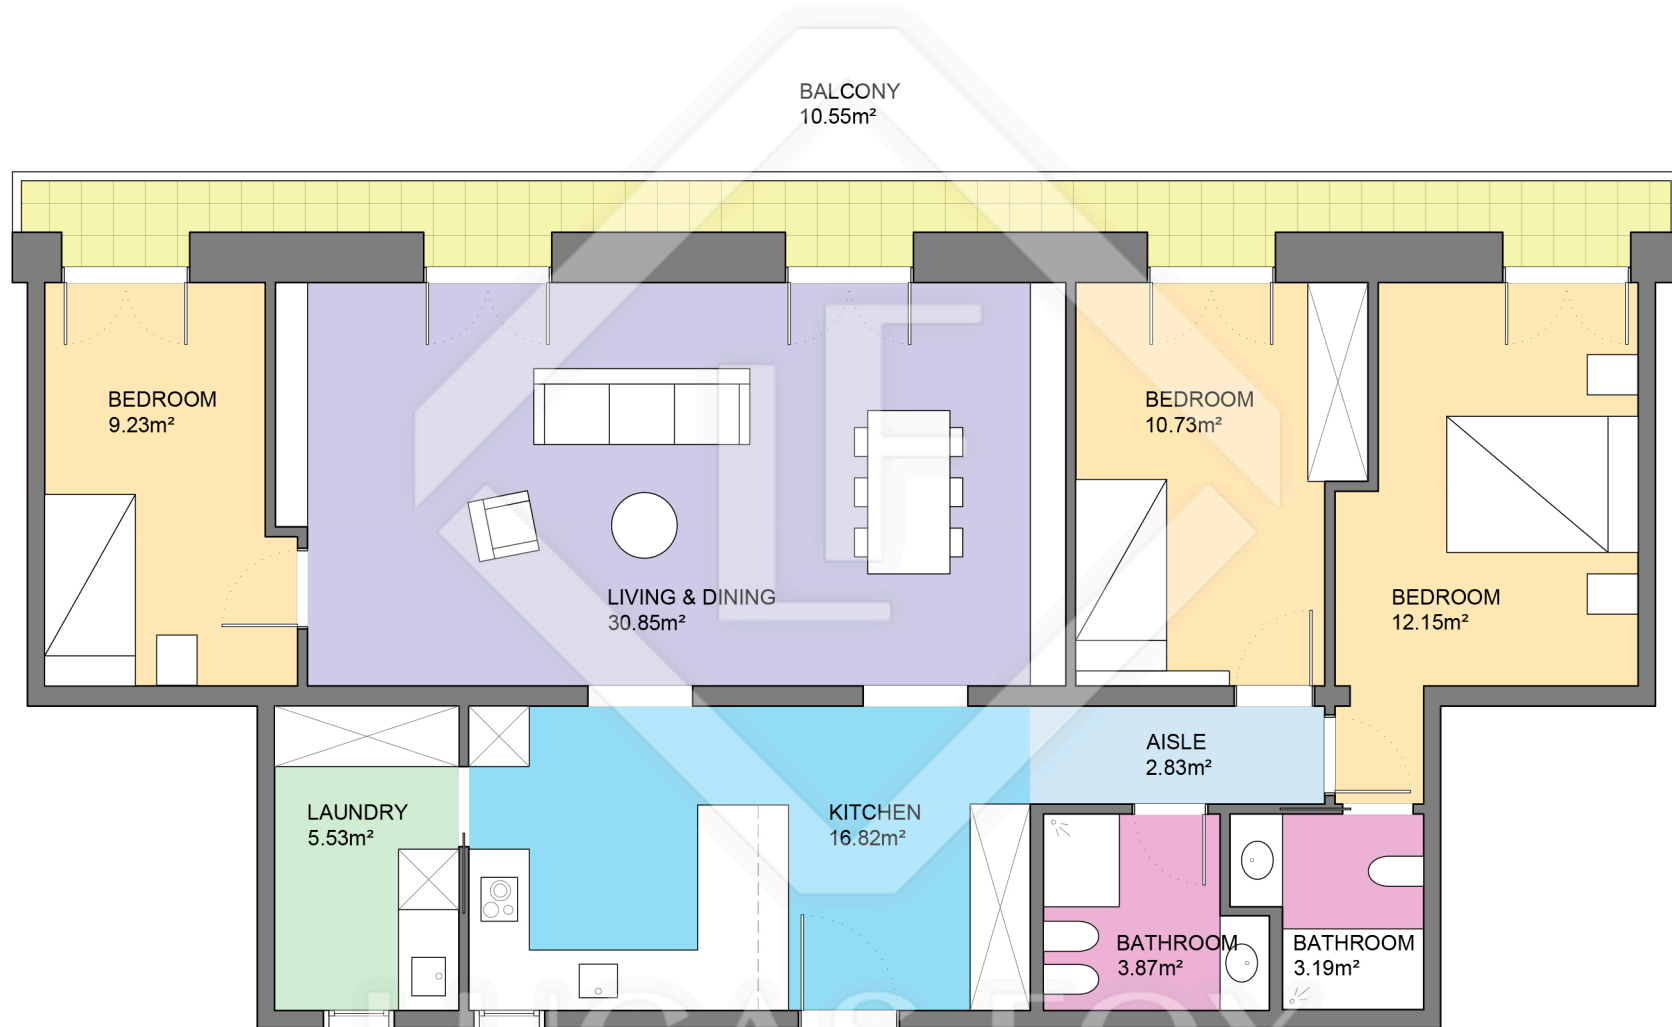

BCN65647

LUCAS FOX
INTERNATIONAL PROPERTIES

Scale in metres. Indicative only. Dimensions are approximate. All information contained here is gathered from sources we believe to be reliable. However we cannot guarantee its accuracy and interested persons should rely on their own enquiries.

Measurements FLOOR	
Built surface	110.80m ²
Useful surface	95.21m ²
Exterior surface	10.55m ²
Height	2.92m