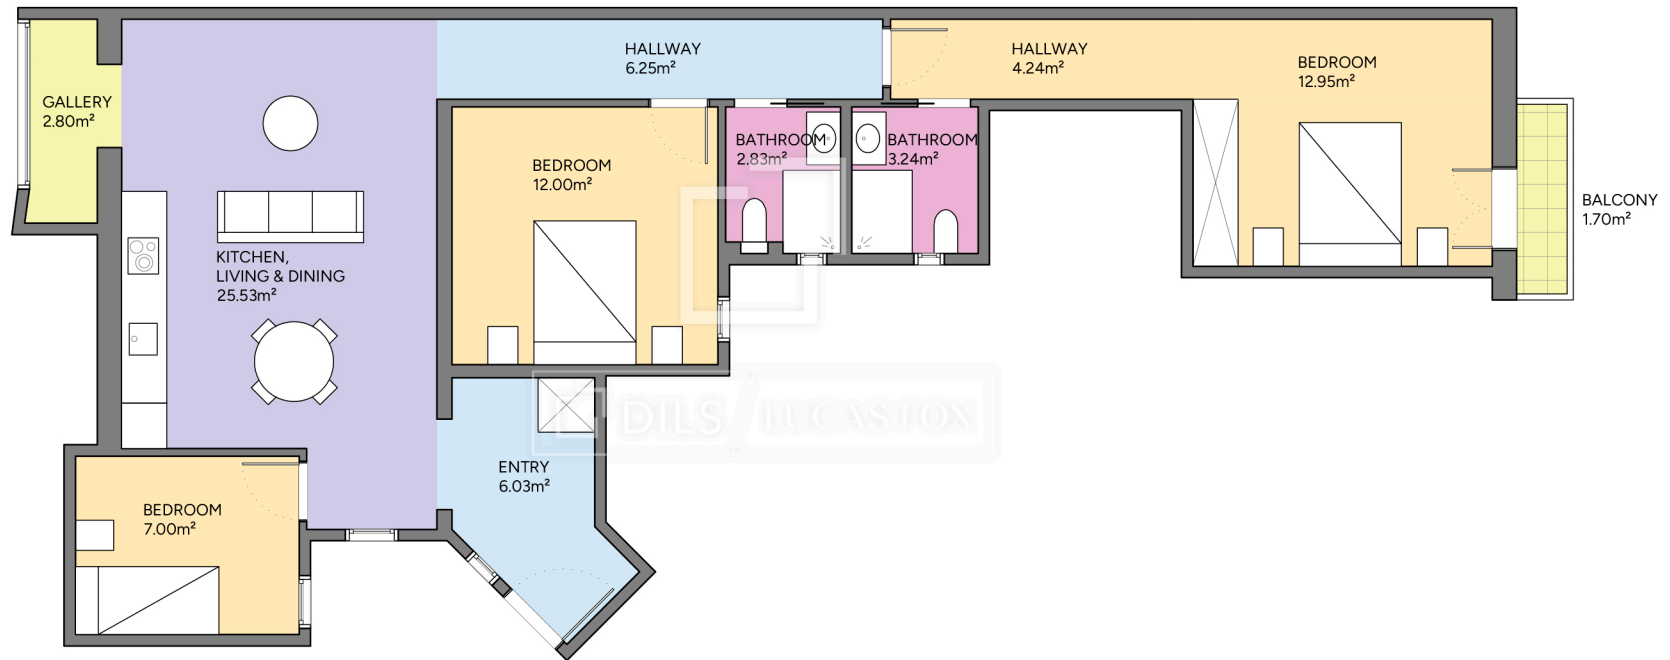

# BCN64968

Scale in meters. Indicative only. Dimensions are approximate. All information contained here is gathered from sources we believe to be reliable. However we cannot guarantee its accuracy and interested persons should rely on their own enquiries.

Measurements FLOOR	
Built surface	97.05m <sup>2</sup>
Useful surface	82.85m <sup>2</sup>
Exterior surface	1.70m <sup>2</sup>
Height	3.00m