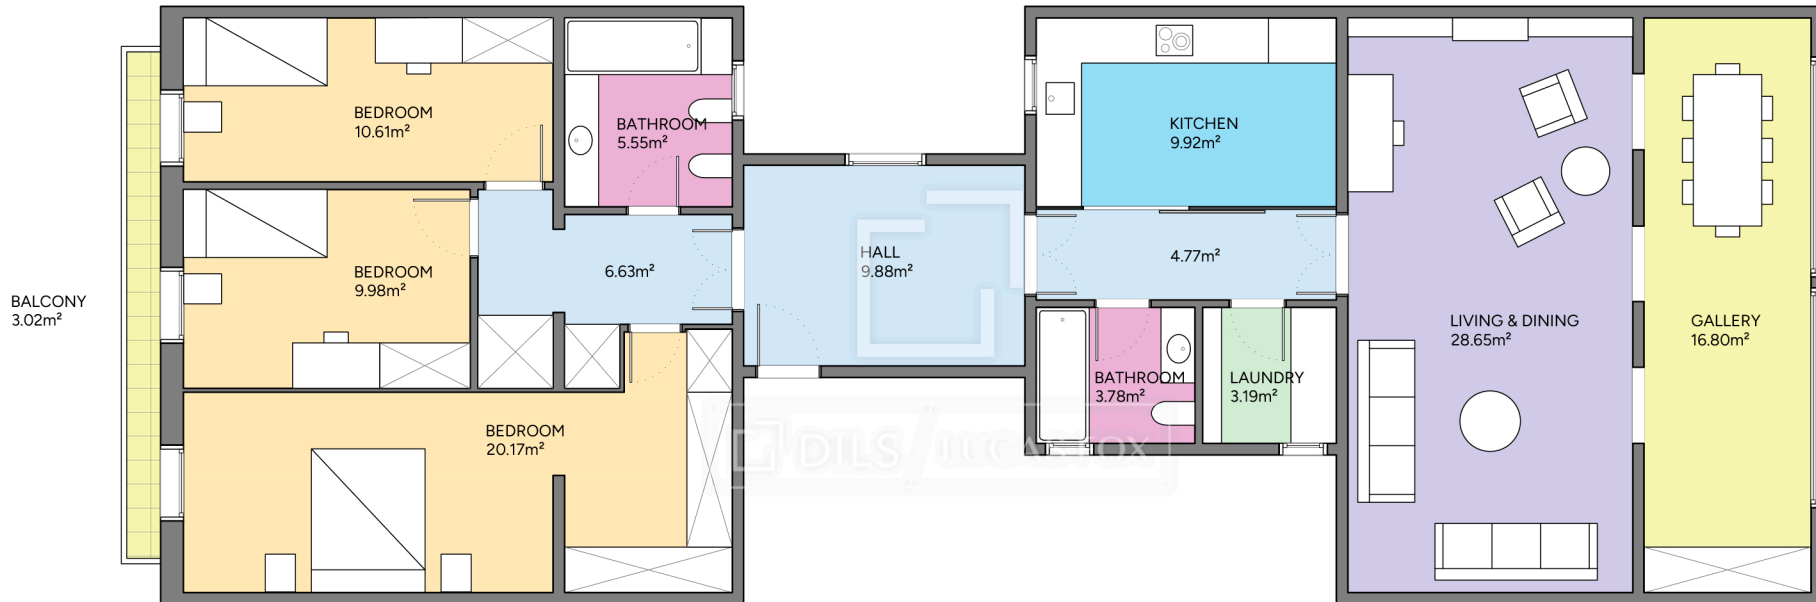

BCN64825

Scale in meters. Indicative only. Dimensions are approximate. All information contained here is gathered from sources we believe to be reliable. However we cannot guarantee its accuracy and interested persons should rely on their own enquiries.

Measurements FLOOR	
Built surface	147.12m ²
Useful surface	129.92m ²
Exterior surface	3.02m ²