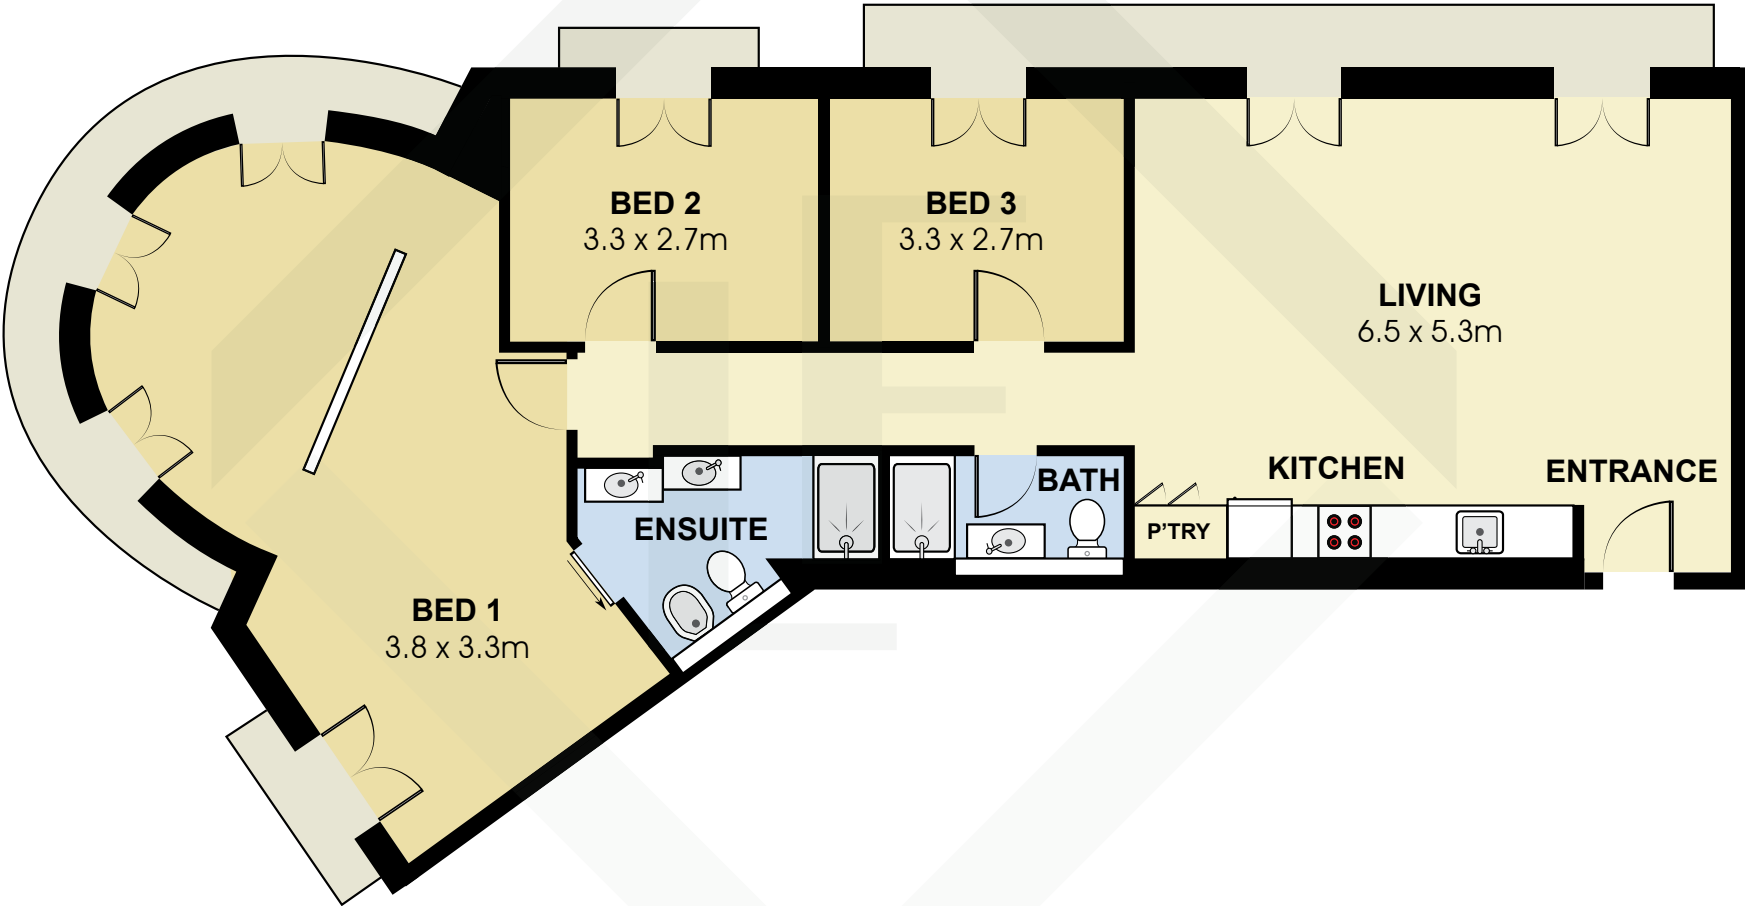

BCN6464

Measurements	
INT	110 m ²
EXT	11 m ²

Scale in metres. Indicative only. Dimensions are approximate. All information contained here in is gathered from sources we believe to be reliable. However we cannot guarantee its accuracy and interested persons should rely on their own enquiries.