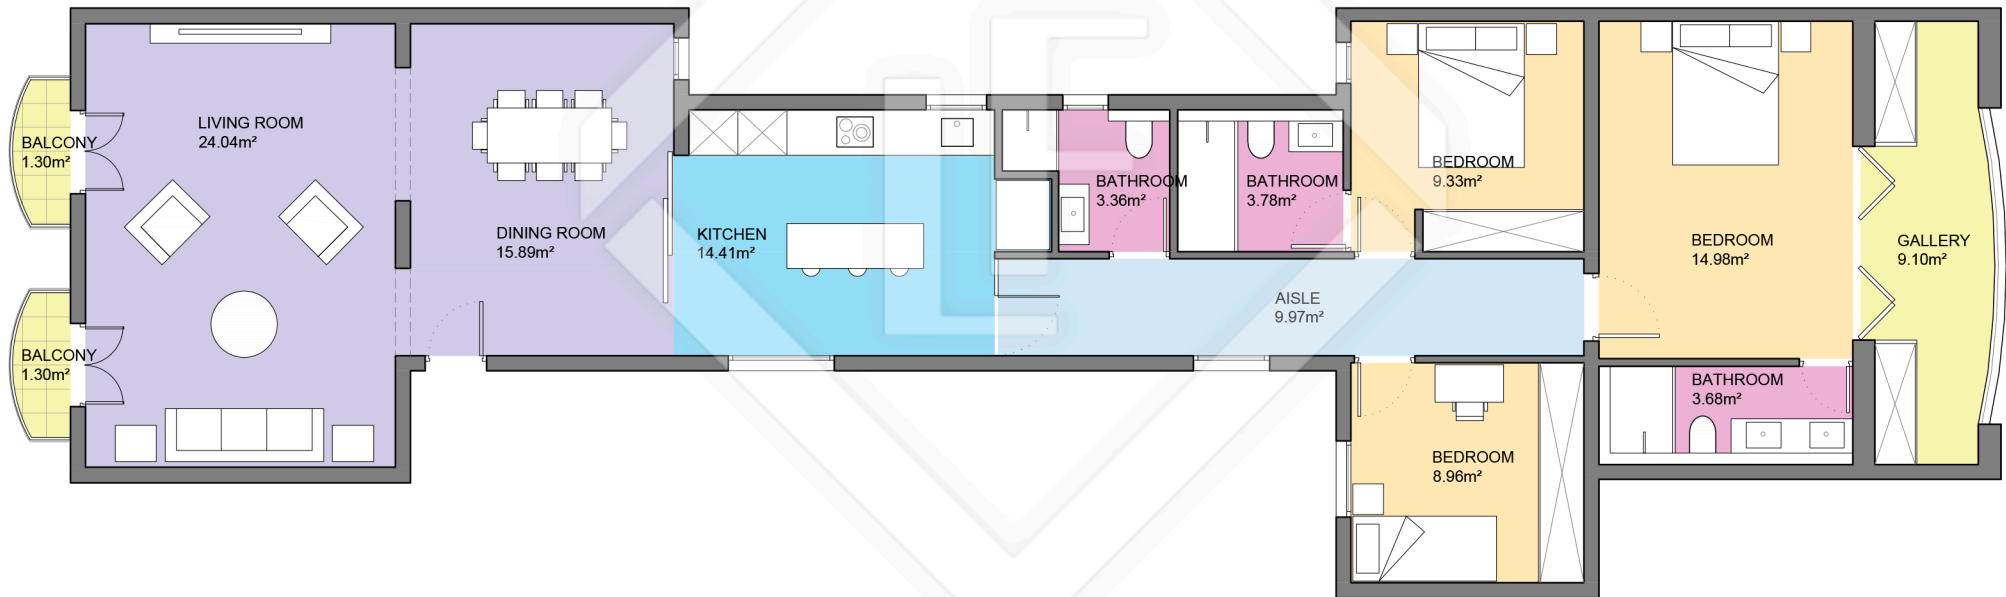

BCN64535

LUCAS FOX

INTERNATIONAL PROPERTIES

Scale in metres. Indicative only. Dimensions are approximate. All information contained here is gathered from sources we believe to be reliable. However we cannot guarantee its accuracy and interested persons should rely on their own enquiries.

Measurements FLOOR	
Built surface	137.37m ²
Useful surface	117.50m ²
Exterior surface	2.60m ²