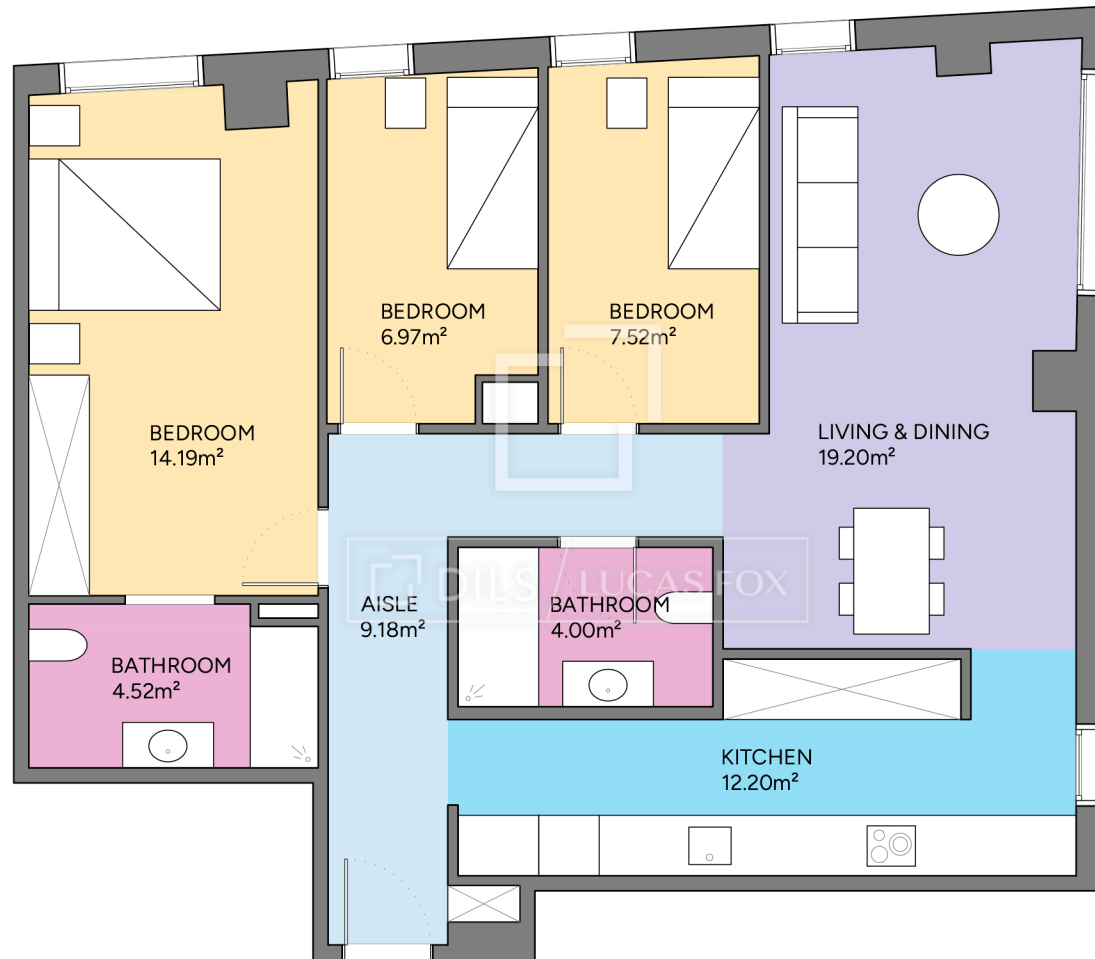

# BCN64425

Scale in meters. Indicative only. Dimensions are approximate. All information contained here is gathered from sources we believe to be reliable. However we cannot guarantee its accuracy and interested persons should rely on their own enquiries.

Measurements FLOOR	
Built surface	89.94m <sup>2</sup>
Useful surface	77.78m <sup>2</sup>