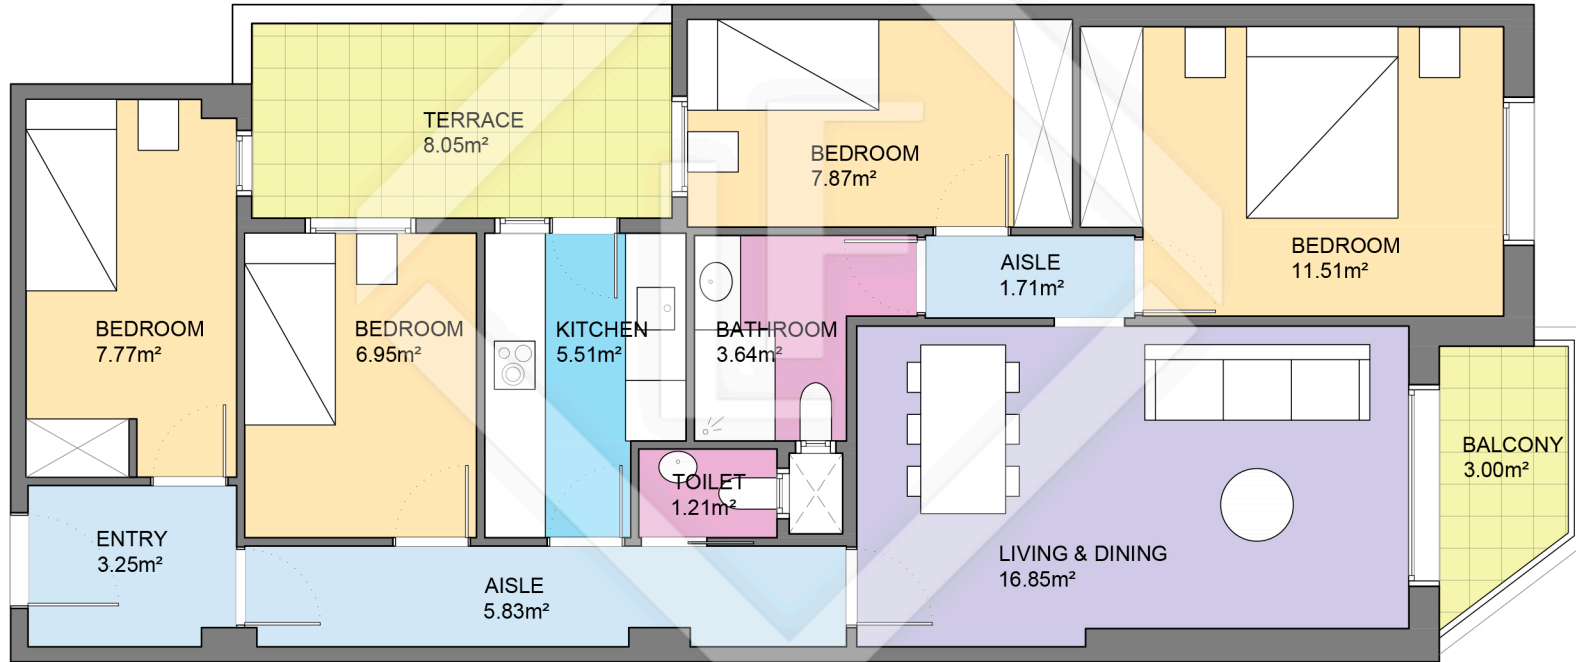

BCN64371

LUCAS FOX  
INTERNATIONAL PROPERTIES

Scale in metres. Indicative only. Dimensions are approximate. All information contained here is gathered from sources we believe to be reliable. However we cannot guarantee its accuracy and interested persons should rely on their own enquiries.

Measurements FLOOR	
Built surface	84.85m <sup>2</sup>
Useful surface	72.08m <sup>2</sup>
Exterior surface	11.05m <sup>2</sup>
Height	2.65m