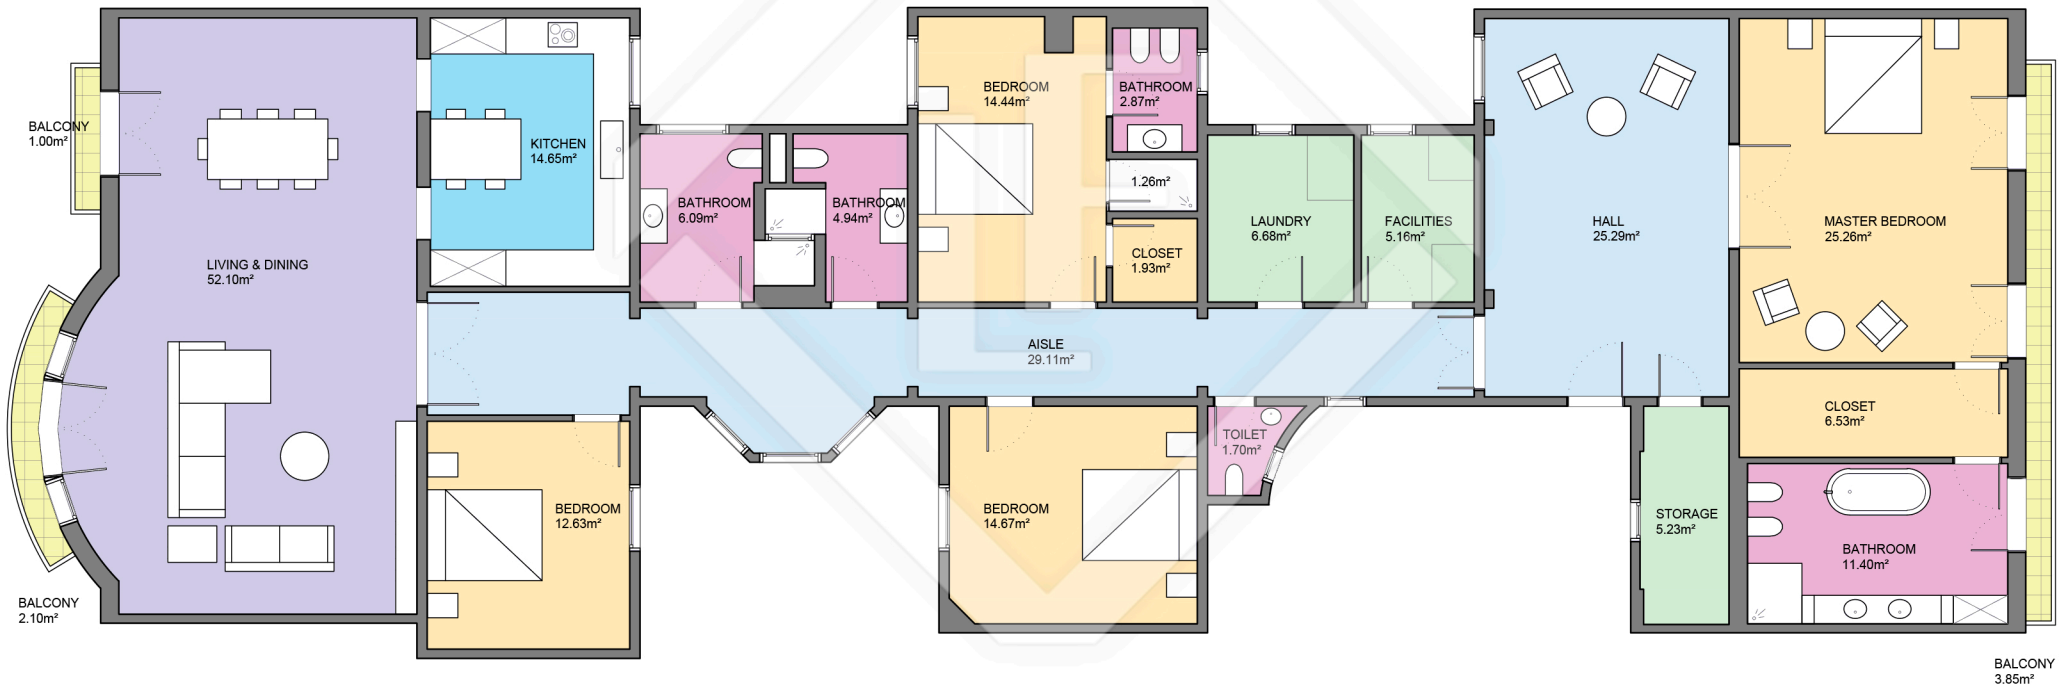

BCN63770

LUCAS FOX

INTERNATIONAL PROPERTIES

Scale in metres. Indicative only. Dimensions are approximate. All information contained here is gathered from sources we believe to be reliable. However we cannot guarantee its accuracy and interested persons should rely on their own enquiries.

Measurements FLOOR	
Built surface	275.35m ²
Useful surface	241.94m ²
Exterior surface	6.95m ²
Height	3.45m