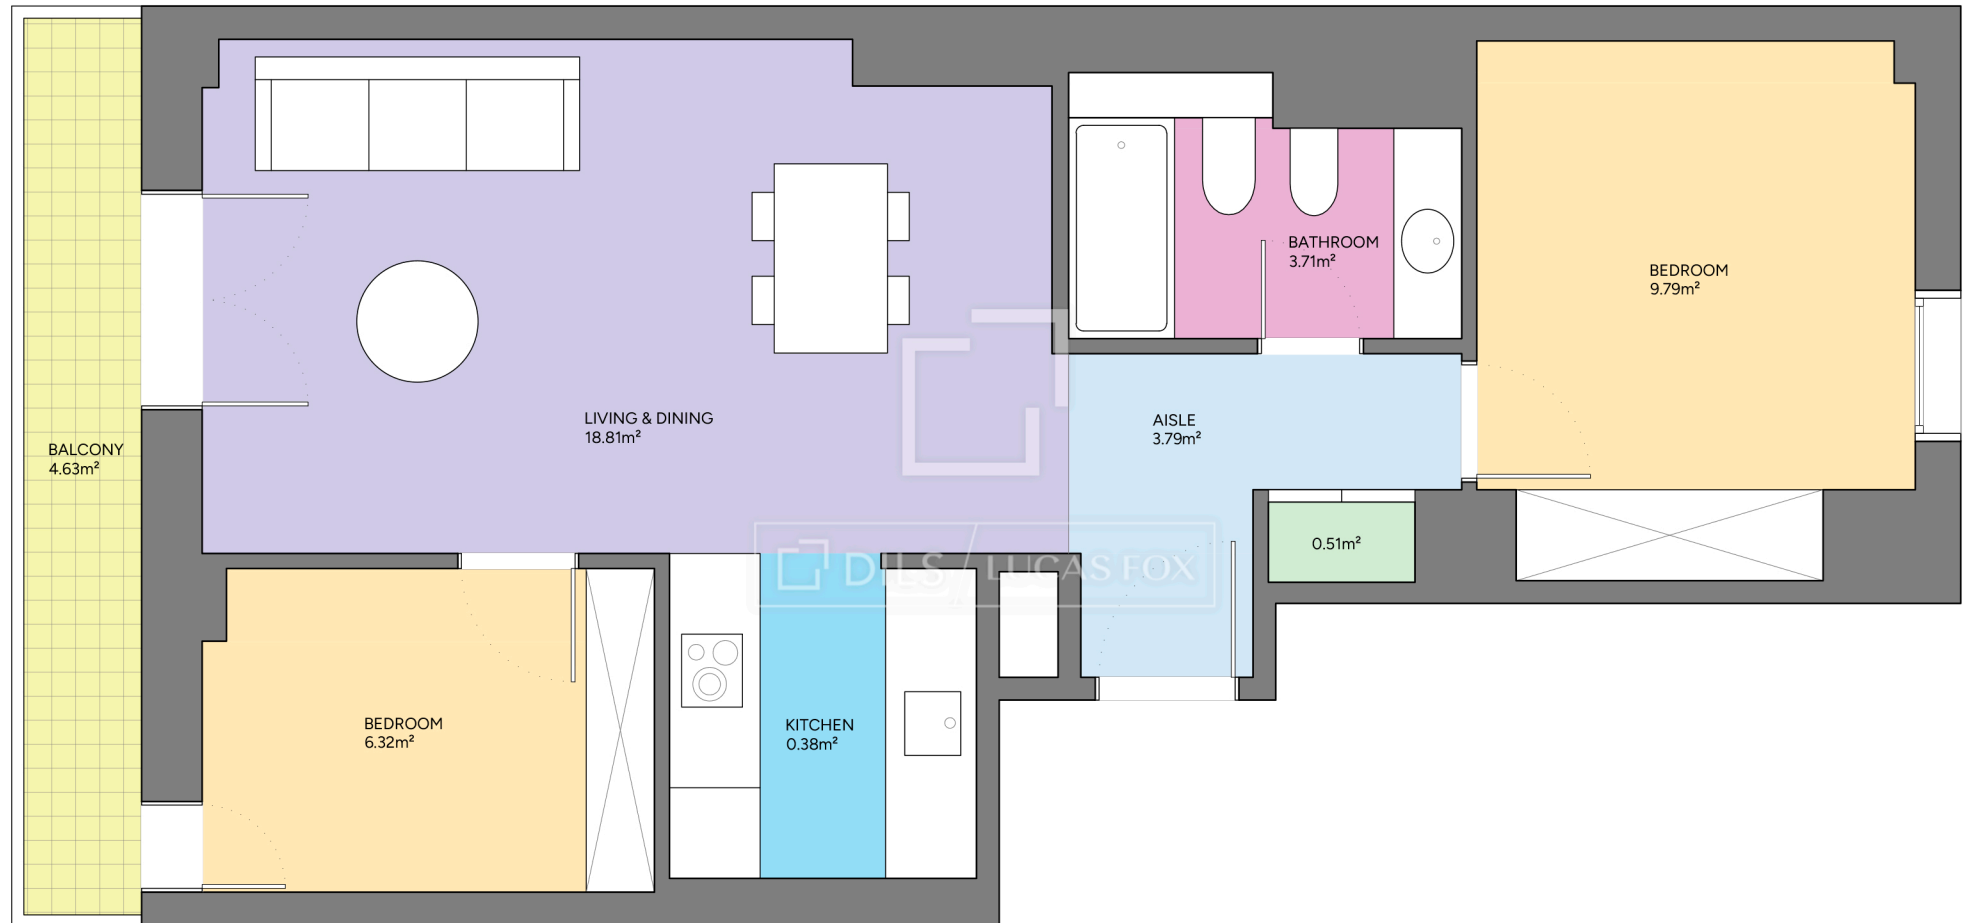

# BCN61914

Scale in meters. Indicative only. Dimensions are approximate. All information contained here is gathered from sources we believe to be reliable. However we cannot guarantee its accuracy and interested persons should rely on their own enquiries.

Measurements FLOOR	
Built surface	60.25m <sup>2</sup>
Useful surface	47.23m <sup>2</sup>
Exterior surface	4.63m <sup>2</sup>
Height	4.02m / 2.50m