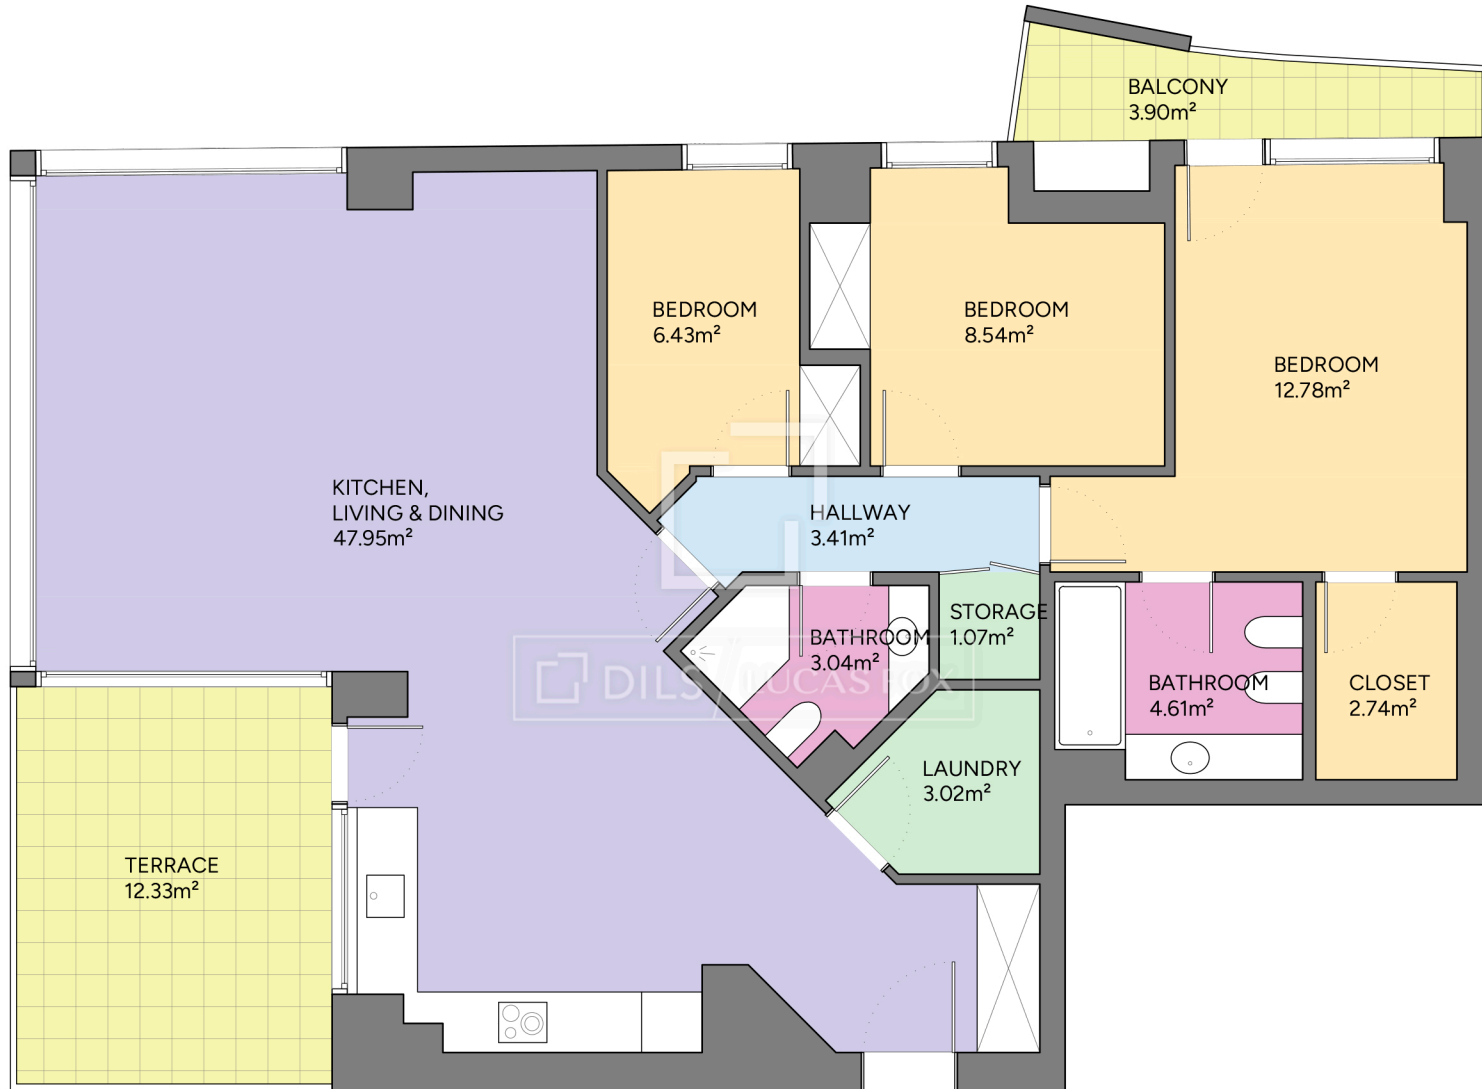

# BCN61416

Scale in meters. Indicative only. Dimensions are approximate. All information contained here is gathered from sources we believe to be reliable. However we cannot guarantee its accuracy and interested persons should rely on their own enquiries.

Measurements FLOOR	
Built surface	112.63m <sup>2</sup>
Useful surface	93.60m <sup>2</sup>
Exterior surface	16.23m <sup>2</sup>
Height	2.70m