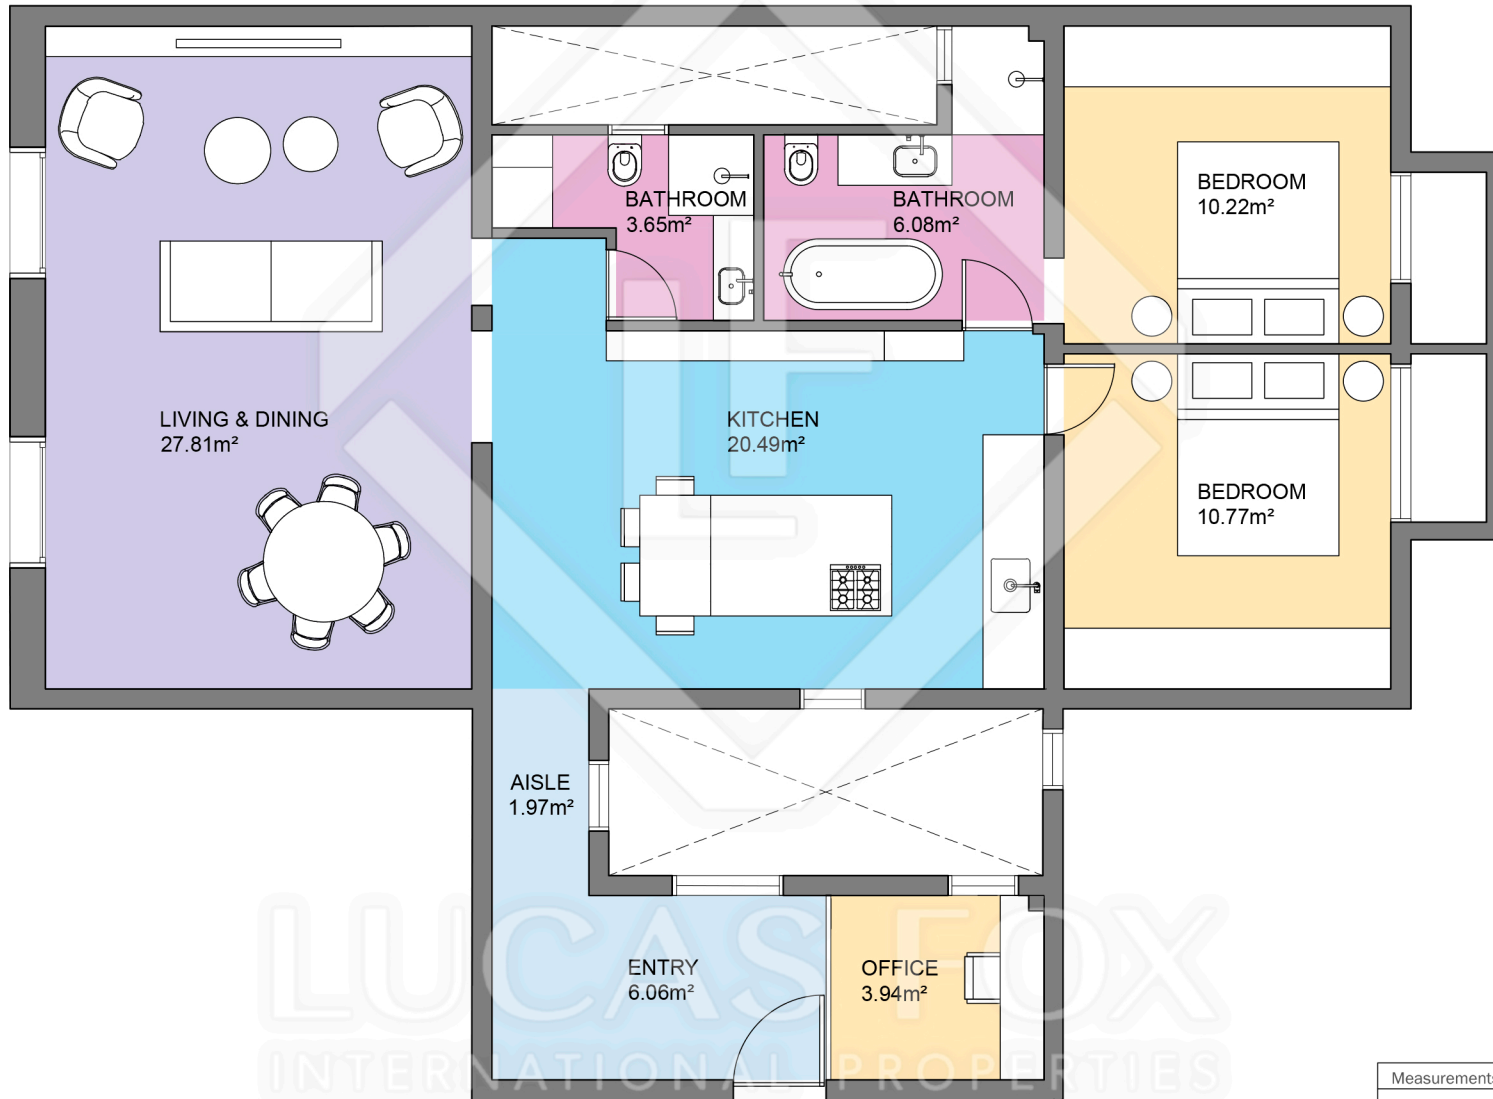

# BCN60560

LUCAS FOX  
INTERNATIONAL PROPERTIES

Scale in metres. Indicative only. Dimensions are approximate. All information contained here is gathered from sources we believe to be reliable. However we cannot guarantee its accuracy and interested persons should rely on their own enquiries.

Measurements FLOOR	
Built surface	109.00m <sup>2</sup>
Useful surface	91.00m <sup>2</sup>