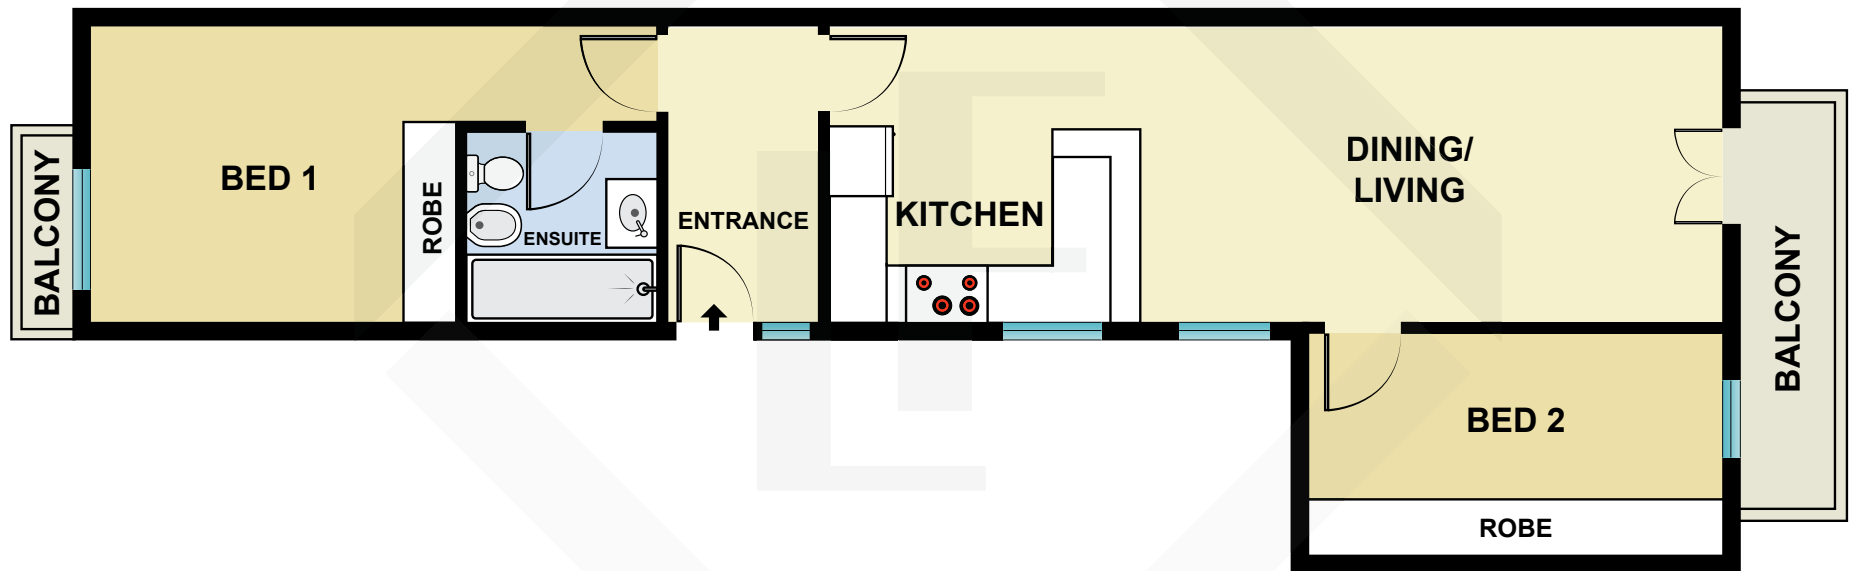

BCN5894

Measurements	
INT	62 m <sup>2</sup>
EXT	6 m <sup>2</sup>

Scale in metres. Indicative only. Dimensions are approximate. All information contained here in is gathered from sources we believe to be reliable. However we cannot guarantee its accuracy and interested persons should rely on their own enquiries.