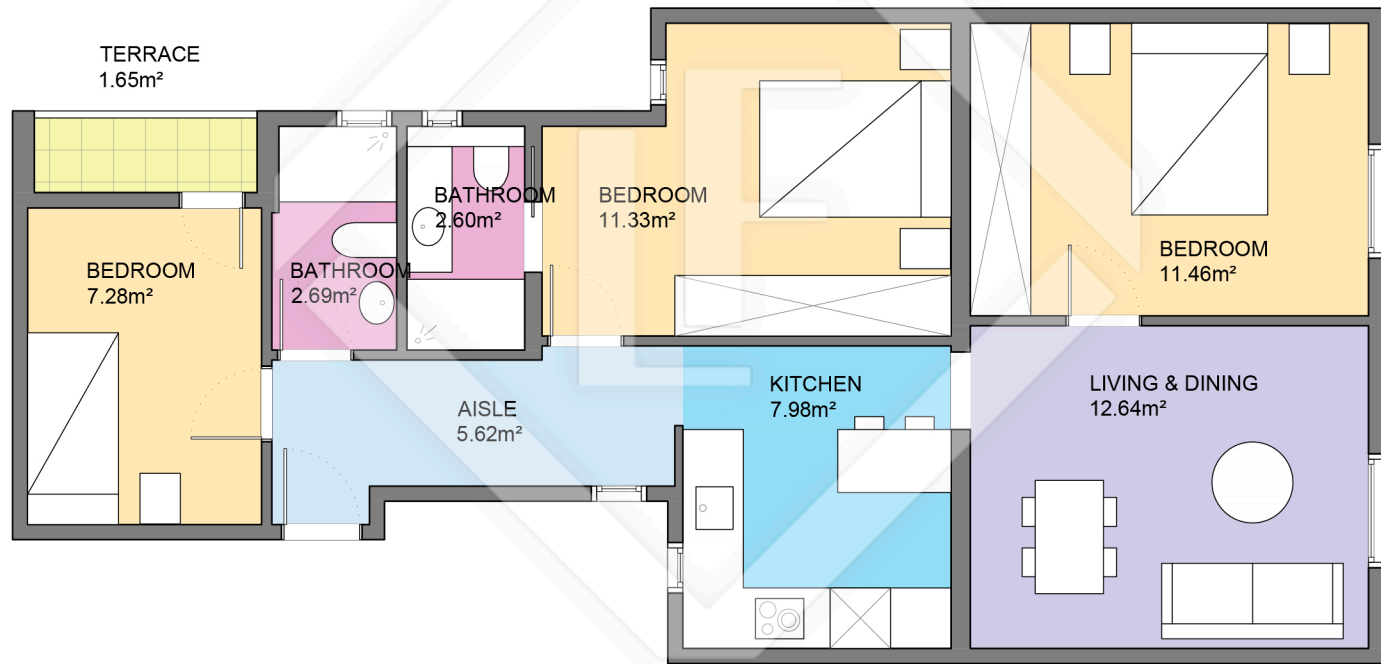

# BCN58026

# LUCAS FOX

INTERNATIONAL PROPERTIES

LUCAS FOX  
INTERNATIONAL PROPERTIES

Scale in metres. Indicative only. Dimensions are approximate. All information contained here is gathered from sources we believe to be reliable. However we cannot guarantee its accuracy and interested persons should rely on their own enquiries.

Measurements FLOOR	
Built surface	72.06m <sup>2</sup>
Useful surface	61.60m <sup>2</sup>
Exterior surface	1.65m <sup>2</sup>
Height	2.60m