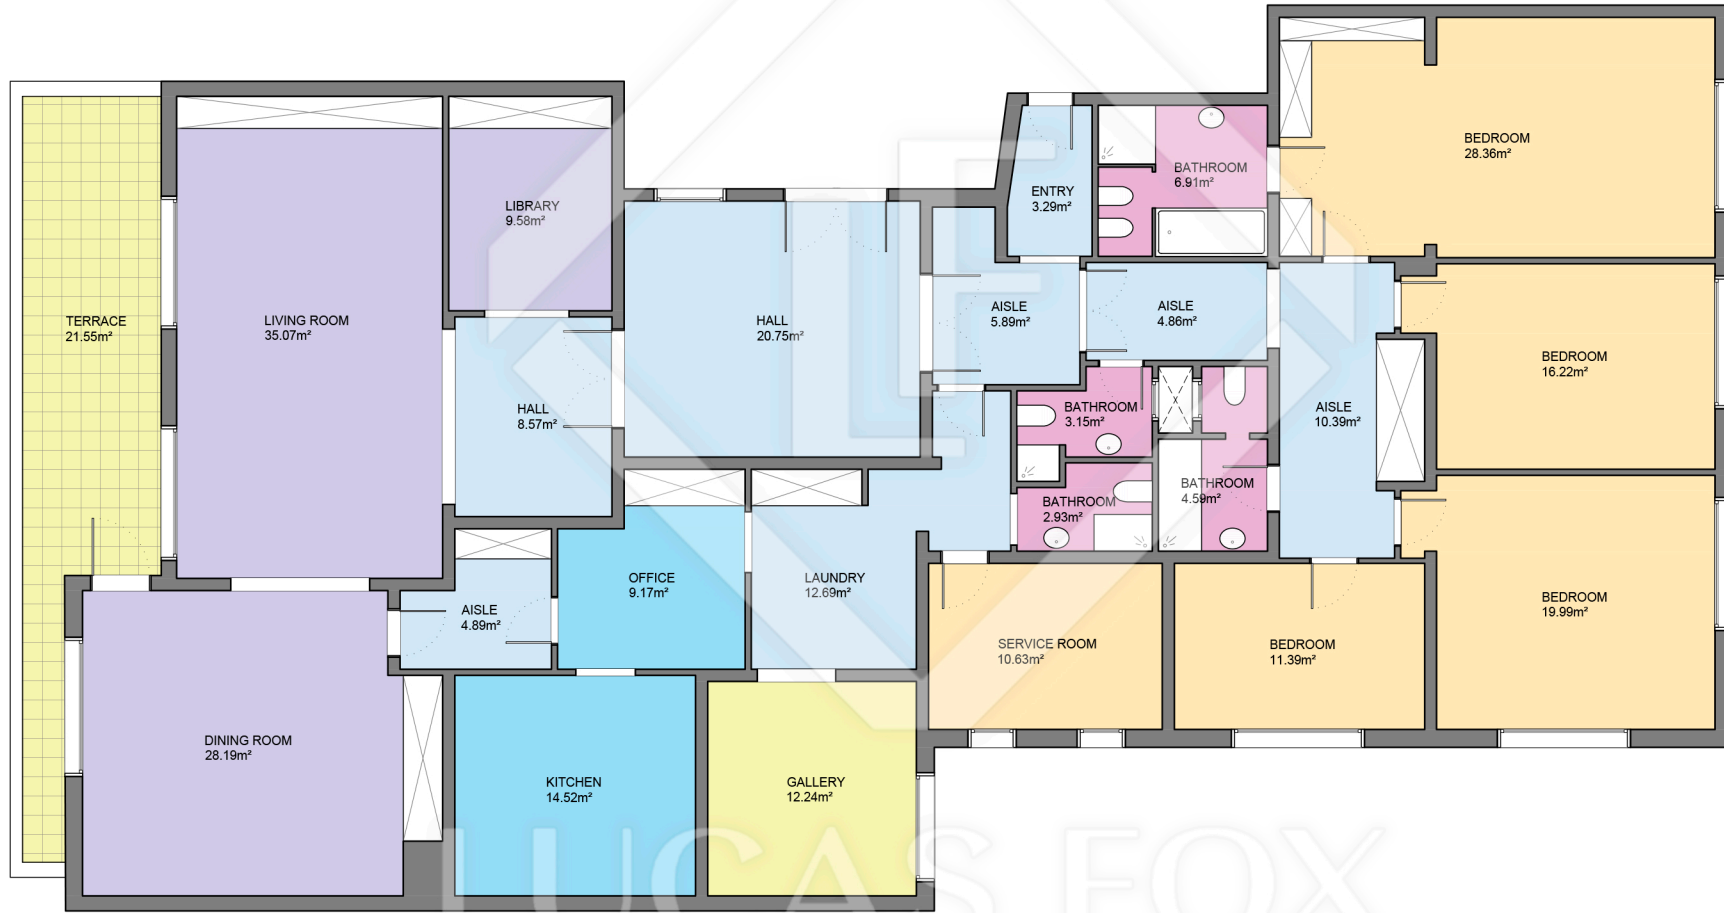

BCN57887

LUCAS FOX
INTERNATIONAL PROPERTIES

Scale in metres. Indicative only. Dimensions are approximate. All information contained here is gathered from sources we believe to be reliable. However we cannot guarantee its accuracy and interested persons should rely on their own enquiries.

Measurements FLOOR	
Built surface	327.40m ²
Useful surface	284.27m ²
Exterior surface	21.55m ²