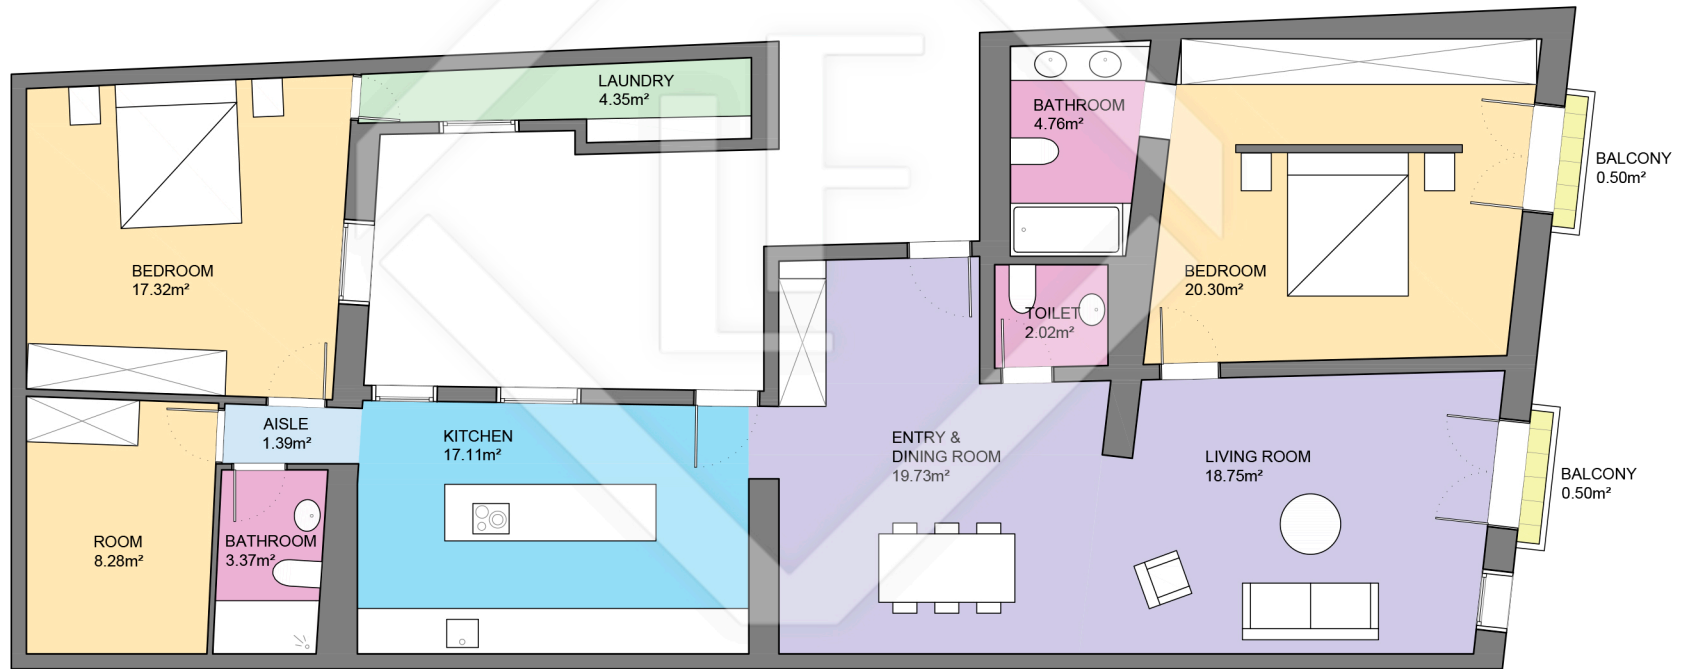

BCN57797

LUCAS FOX
INTERNATIONAL PROPERTIES

Scale in metres. Indicative only. Dimensions are approximate. All information contained here is gathered from sources we believe to be reliable. However we cannot guarantee its accuracy and interested persons should rely on their own enquiries.

Measurements FLOOR	
Built surface	143.30m ²
Useful surface	117.38m ²
Exterior surface	1.00m ²