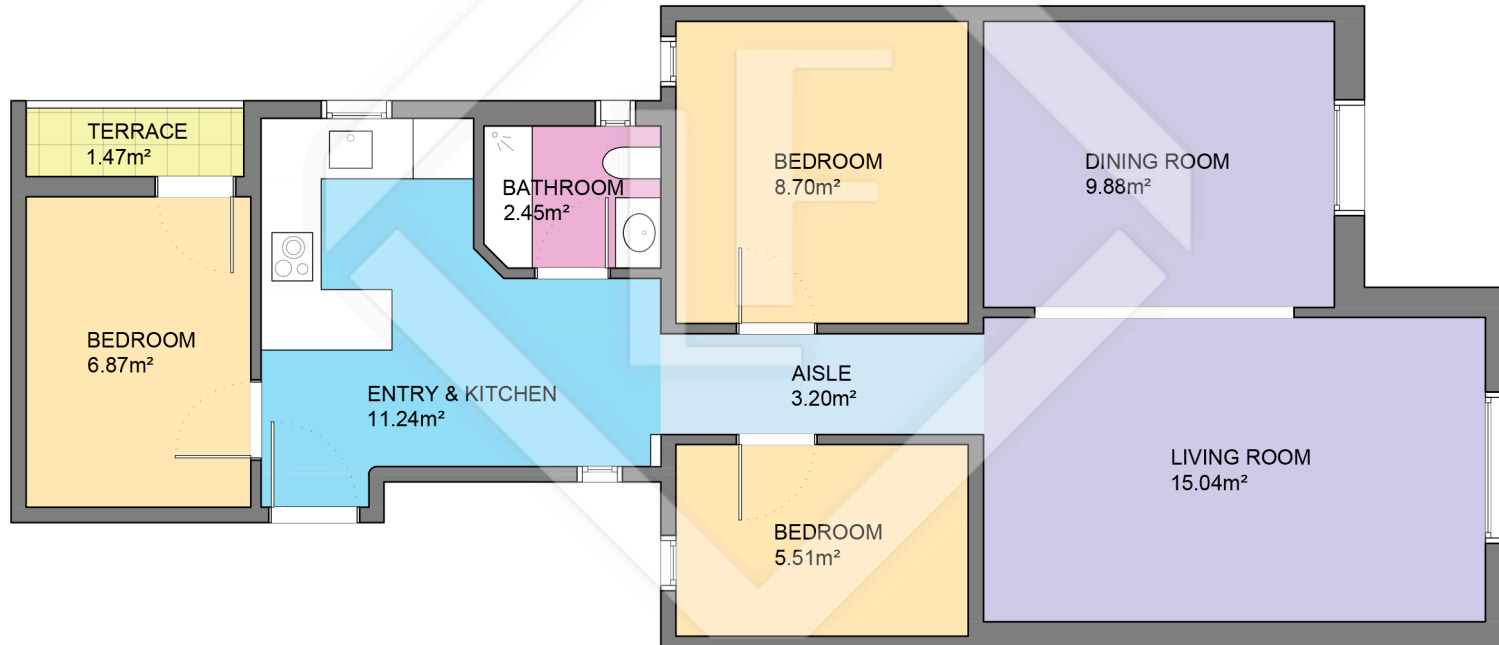

BCN57692

LUCAS FOX
INTERNATIONAL PROPERTIES

LUCAS FOX
INTERNATIONAL PROPERTIES

Scale in metres. Indicative only. Dimensions are approximate. All information contained here is gathered from sources we believe to be reliable. However we cannot guarantee its accuracy and interested persons should rely on their own enquiries.

Measurements FLOOR	
Built surface	73.05m ²
Useful surface	62.89m ²
Exterior surface	1.47m ²
Height	2.60m