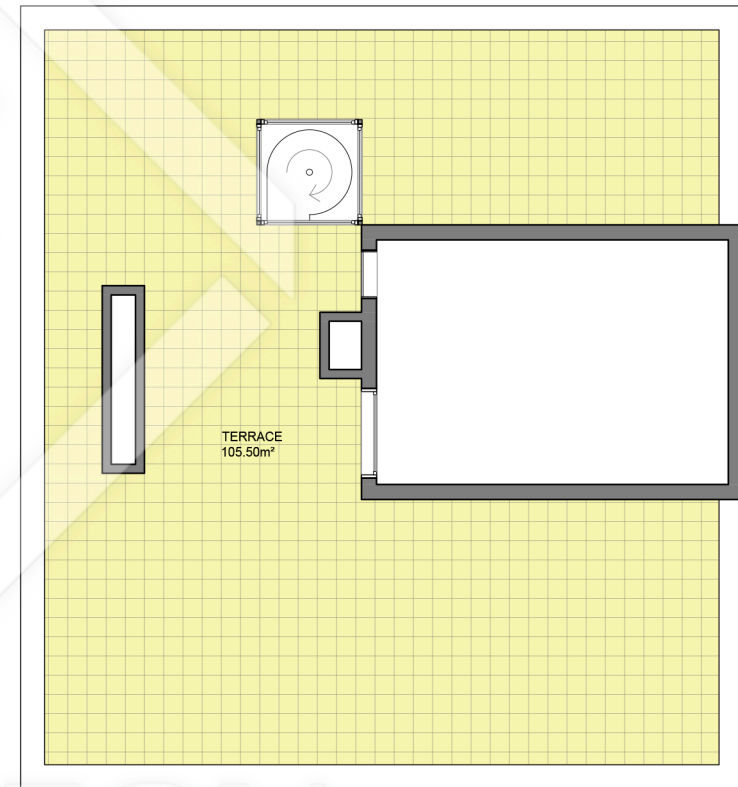

# BCN57678

LUCAS FOX  
INTERNATIONAL PROPERTIES

Scale in metres. Indicative only. Dimensions are approximate. All information contained here is gathered from sources we believe to be reliable. However we cannot guarantee its accuracy and interested persons should rely on their own enquiries.

Measurements FLOOR	
Built surface	167.00m <sup>2</sup>
Useful surface	140.50m <sup>2</sup>
Exterior surface	105.50m <sup>2</sup>