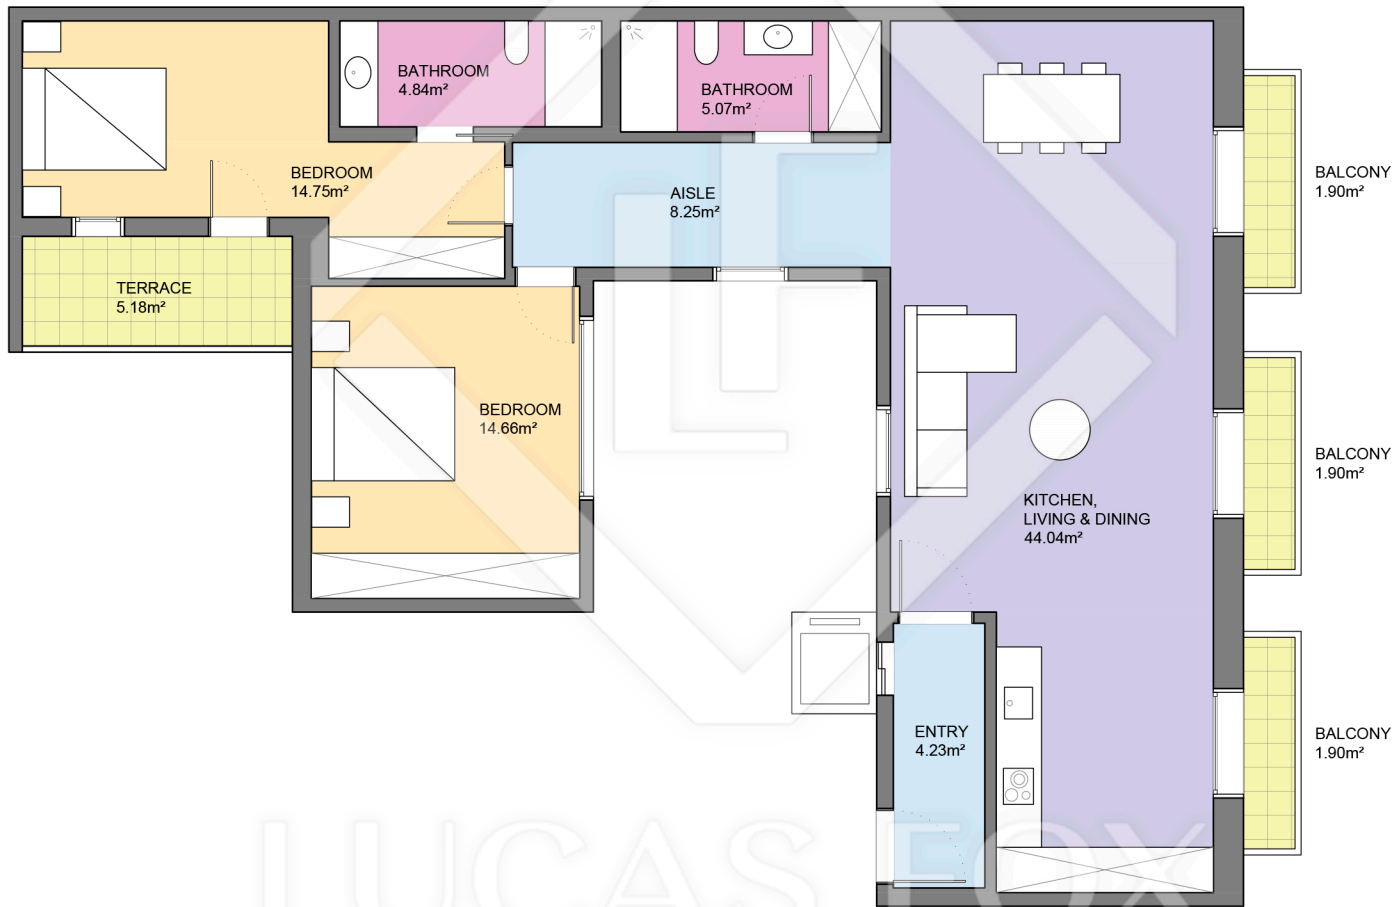

BCN57643

LUCAS FOX
INTERNATIONAL PROPERTIES

LUCAS FOX
INTERNATIONAL PROPERTIES

Scale in metres. Indicative only. Dimensions are approximate. All information contained here is gathered from sources we believe to be reliable. However we cannot guarantee its accuracy and interested persons should rely on their own enquiries.

Measurements FLOOR	
Built surface	114.70m ²
Useful surface	95.85m ²
Exterior surface	10.88m ²
Height	3.85m