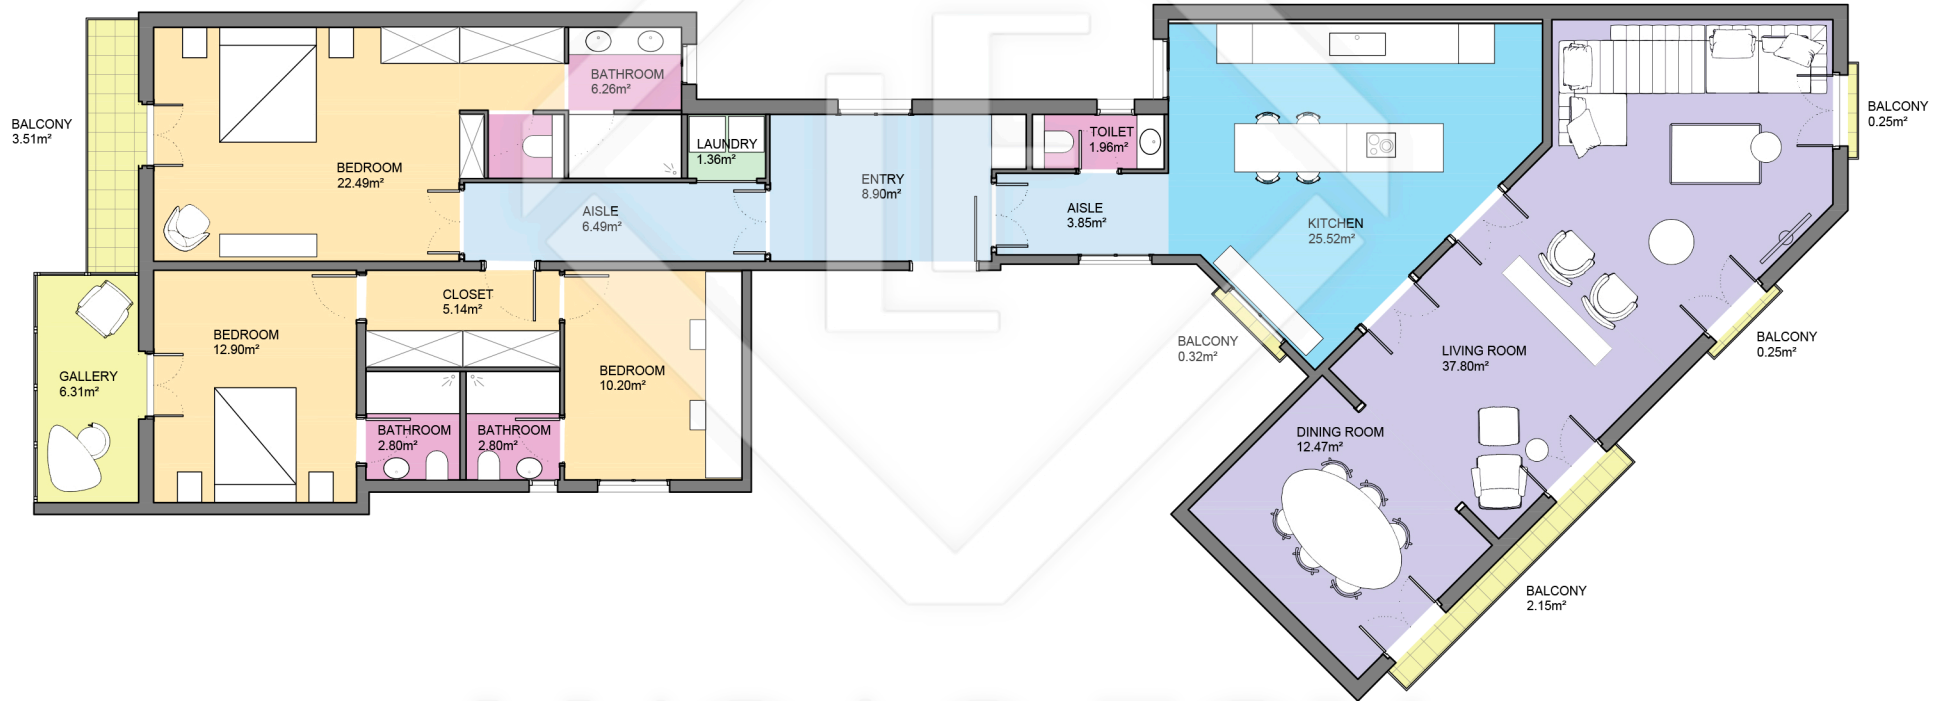

BCN57592

LUCAS FOX
INTERNATIONAL PROPERTIES

LUCAS FOX
INTERNATIONAL PROPERTIES

Scale in metres. Indicative only. Dimensions are approximate. All information contained here is gathered from sources we believe to be reliable. However we cannot guarantee its accuracy and interested persons should rely on their own enquiries.

Measurements FLOOR	
Built surface	188.83m ²
Useful surface	167.25m ²
Exterior surface	6.48m ²
Height	3.30m