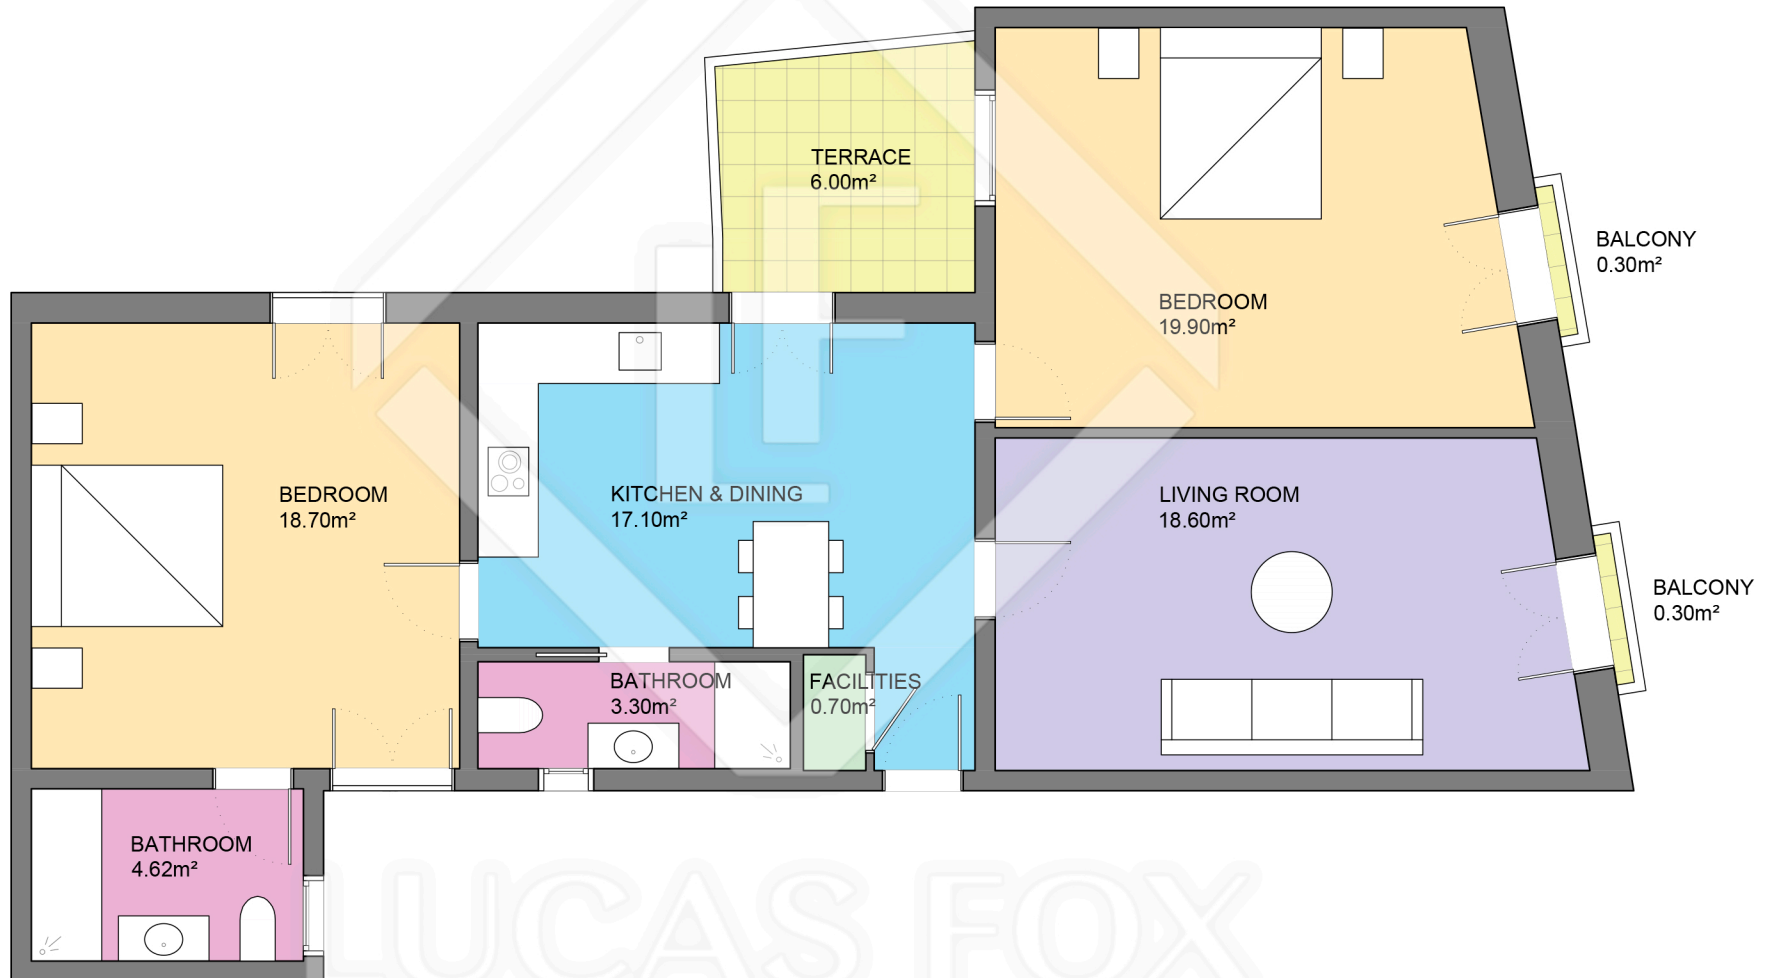

BCN57560

LUCAS FOX
INTERNATIONAL PROPERTIES

LUCAS FOX
INTERNATIONAL PROPERTIES

Scale in metres. Indicative only. Dimensions are approximate. All information contained here is gathered from sources we believe to be reliable. However we cannot guarantee its accuracy and interested persons should rely on their own enquiries.

Measurements FLOOR	
Built surface	97.90m ²
Useful surface	82.92m ²
Exterior surface	6.60m ²
Height	2.38m