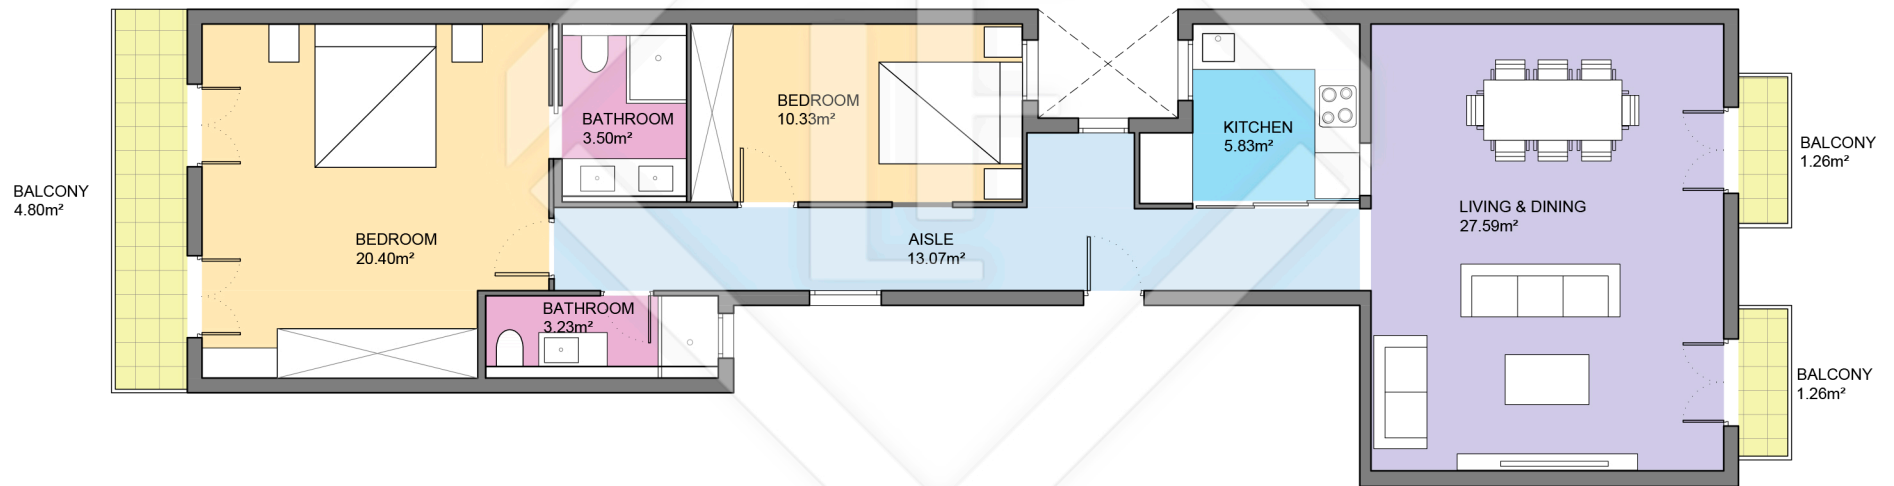

BCN57529

LUCAS FOX

INTERNATIONAL PROPERTIES

LUCAS FOX
INTERNATIONAL PROPERTIES

Scale in metres. Indicative only. Dimensions are approximate. All information contained here is gathered from sources we believe to be reliable. However we cannot guarantee its accuracy and interested persons should rely on their own enquiries.

Measurements FLOOR	
Built surface	98.05m ²
Useful surface	83.96m ²
Exterior surface	7.32m ²