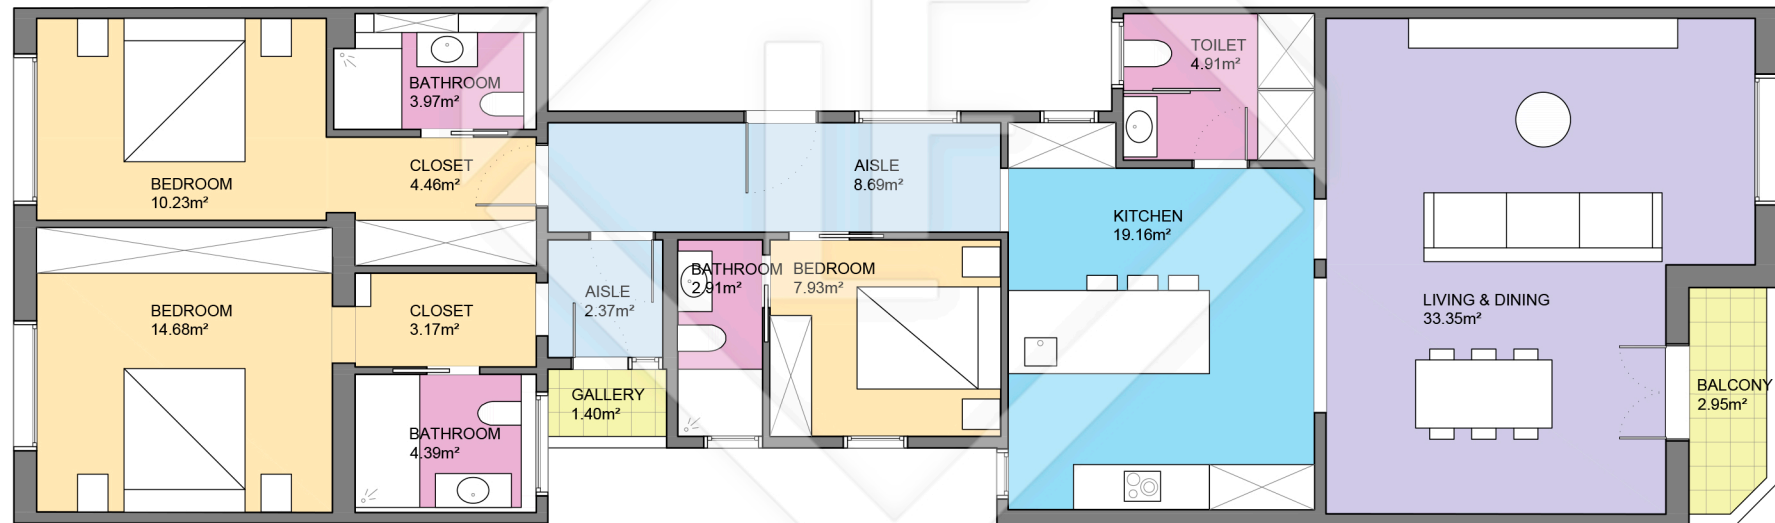

BCN57425

LUCAS FOX

INTERNATIONAL PROPERTIES

LUCAS FOX
INTERNATIONAL PROPERTIES

Scale in metres. Indicative only. Dimensions are approximate. All information contained here is gathered from sources we believe to be reliable. However we cannot guarantee its accuracy and interested persons should rely on their own enquiries.

Measurements FLOOR	
Built surface	134.50m ²
Useful surface	121.30m ²
Exterior surface	4.35m ²
Height	2.71m

BCN57425 Propuesta

LUCAS FOX
INTERNATIONAL PROPERTIES

LUCAS FOX
INTERNATIONAL PROPERTIES

Scale in metres. Indicative only. Dimensions are approximate. All information contained here is gathered from sources we believe to be reliable. However we cannot guarantee its accuracy and interested persons should rely on their own enquiries.

Measurements FLOOR	
Built surface	134.50m ²
Useful surface	120.23m ²
Exterior surface	4.35m ²
Height	2.71m