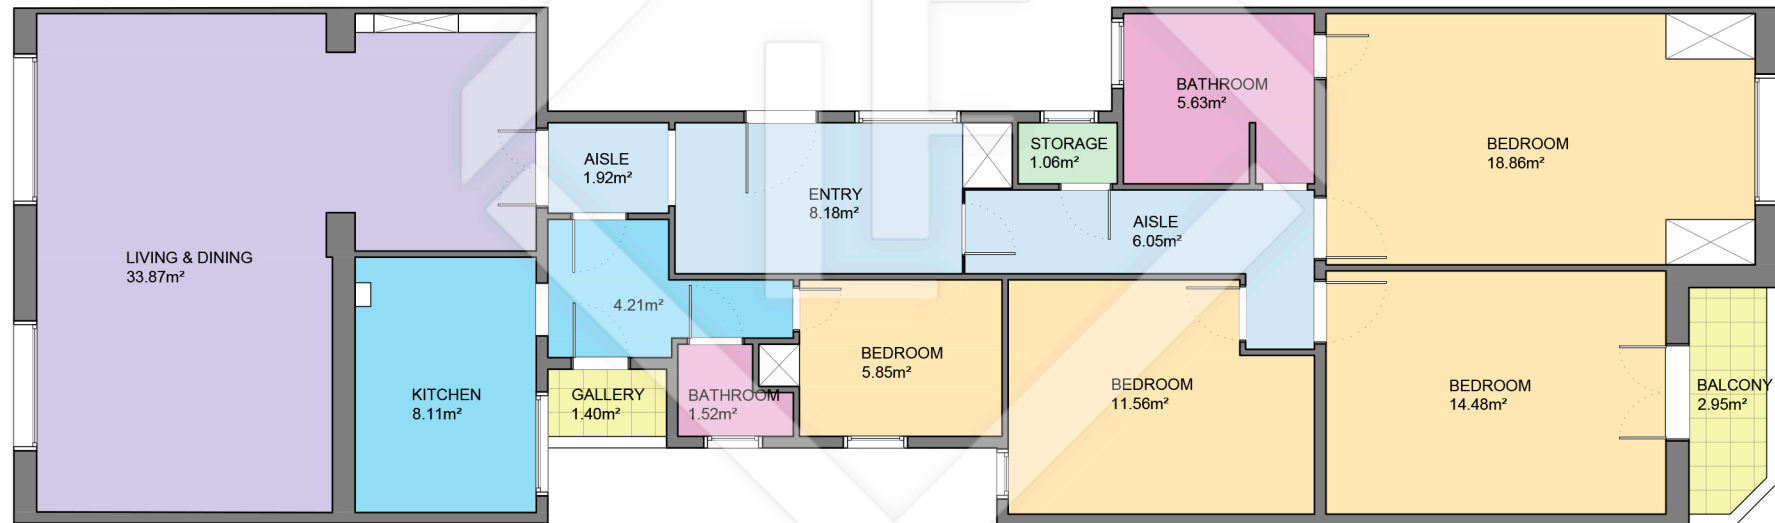

BCN57425

LUCAS FOX

INTERNATIONAL PROPERTIES

LUCAS FOX
INTERNATIONAL PROPERTIES

Scale in metres. Indicative only. Dimensions are approximate. All information contained here is gathered from sources we believe to be reliable. However we cannot guarantee its accuracy and interested persons should rely on their own enquiries.

Measurements FLOOR	
Built surface	134.50m ²
Useful surface	121.30m ²
Exterior surface	4.35m ²
Height	2.71m

BCN57425 Propuesta

LUCAS FOX
INTERNATIONAL PROPERTIES

LUCAS FOX
INTERNATIONAL PROPERTIES

Scale in metres. Indicative only. Dimensions are approximate. All information contained here is gathered from sources we believe to be reliable. However we cannot guarantee its accuracy and interested persons should rely on their own enquiries.

Measurements FLOOR	
Built surface	134.50m ²
Useful surface	120.23m ²
Exterior surface	4.35m ²
Height	2.71m