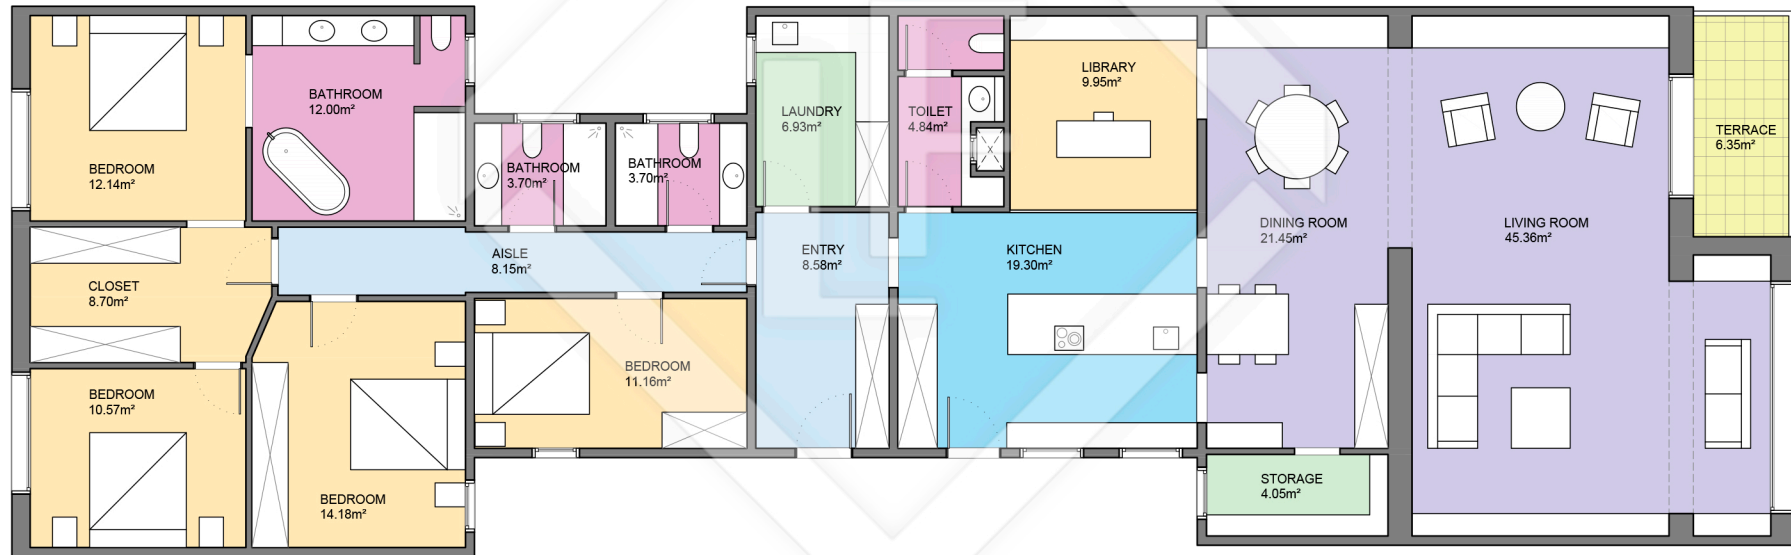

BCN57369

LUCAS FOX
INTERNATIONAL PROPERTIES

LUCAS FOX
INTERNATIONAL PROPERTIES

Scale in metres. Indicative only. Dimensions are approximate. All information contained here is gathered from sources we believe to be reliable. However we cannot guarantee its accuracy and interested persons should rely on their own enquiries.

Measurements FLOOR	
Built surface	232.15m ²
Useful surface	204.76m ²
Exterior surface	6.35m ²
Height	2.85m