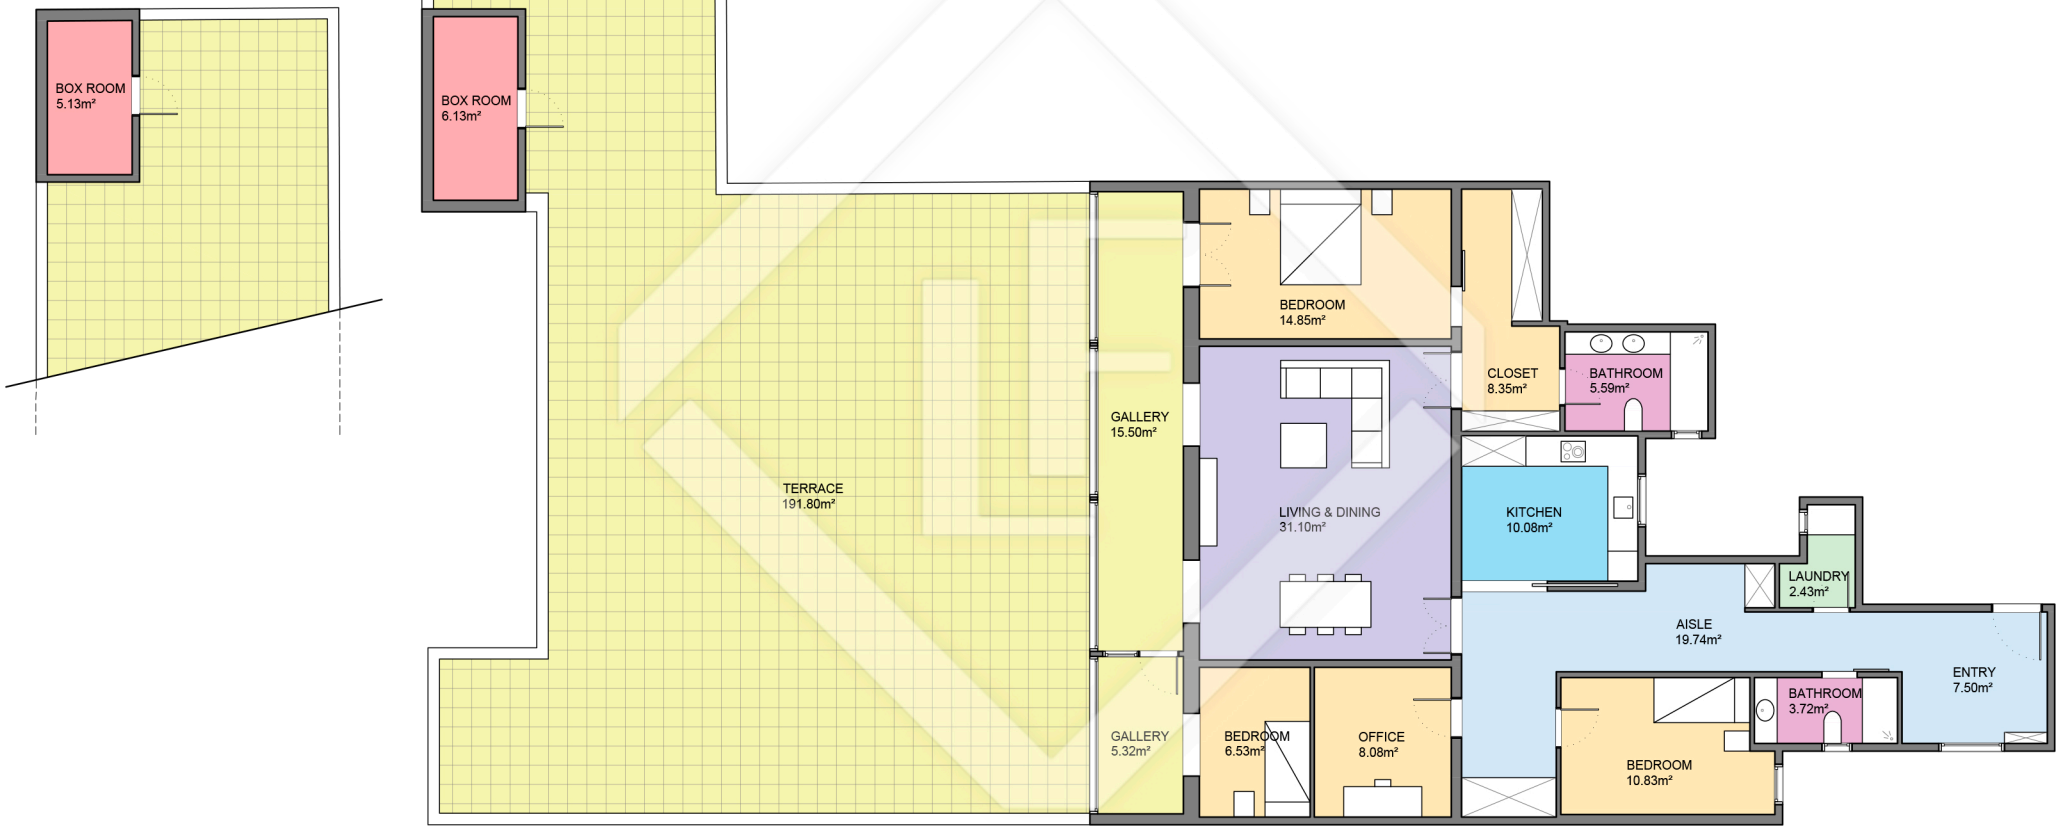

BCN57310

LUCAS FOX  
INTERNATIONAL PROPERTIES

Measurements FLOOR	
Built surface	171.60m <sup>2</sup>
Useful surface	149.64m <sup>2</sup>
Height	3.45m
Exterior surface	191.80m <sup>2</sup>
Boxroom surface	15.32m <sup>2</sup>

Scale in metres. Indicative only. Dimensions are approximate. All information contained here is gathered from sources we believe to be reliable. However we cannot guarantee its accuracy and interested persons should rely on their own enquiries.