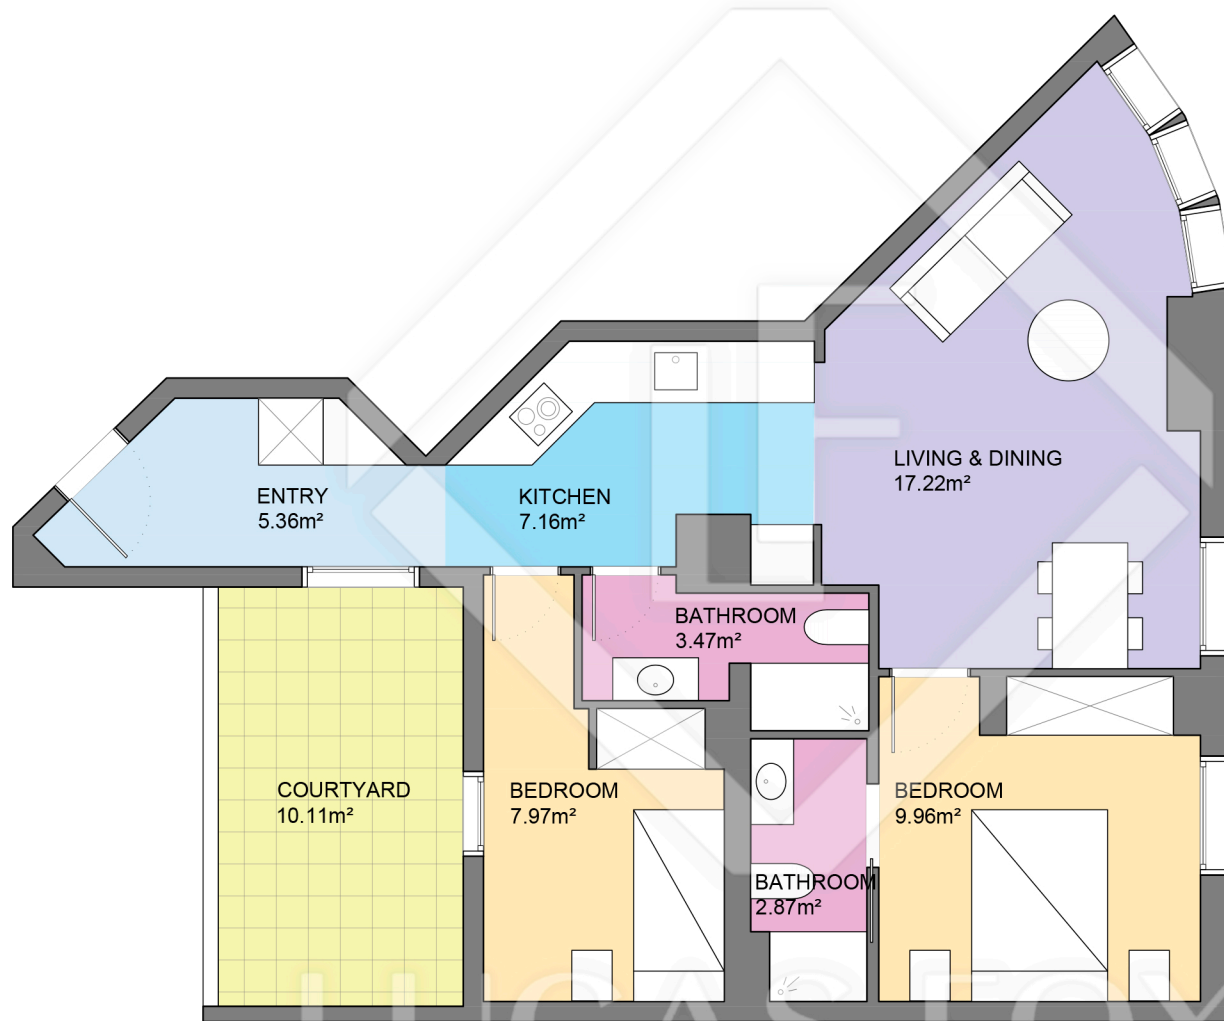

BCN57200

LUCAS FOX
INTERNATIONAL PROPERTIES

LUCAS FOX
INTERNATIONAL PROPERTIES

Scale in metres. Indicative only. Dimensions are approximate. All information contained here is gathered from sources we believe to be reliable. However we cannot guarantee its accuracy and interested persons should rely on their own enquiries.

Measurements FLOOR	
Built surface	68.84m ²
Useful surface	54.02m ²
Exterior surface	10.11m ²