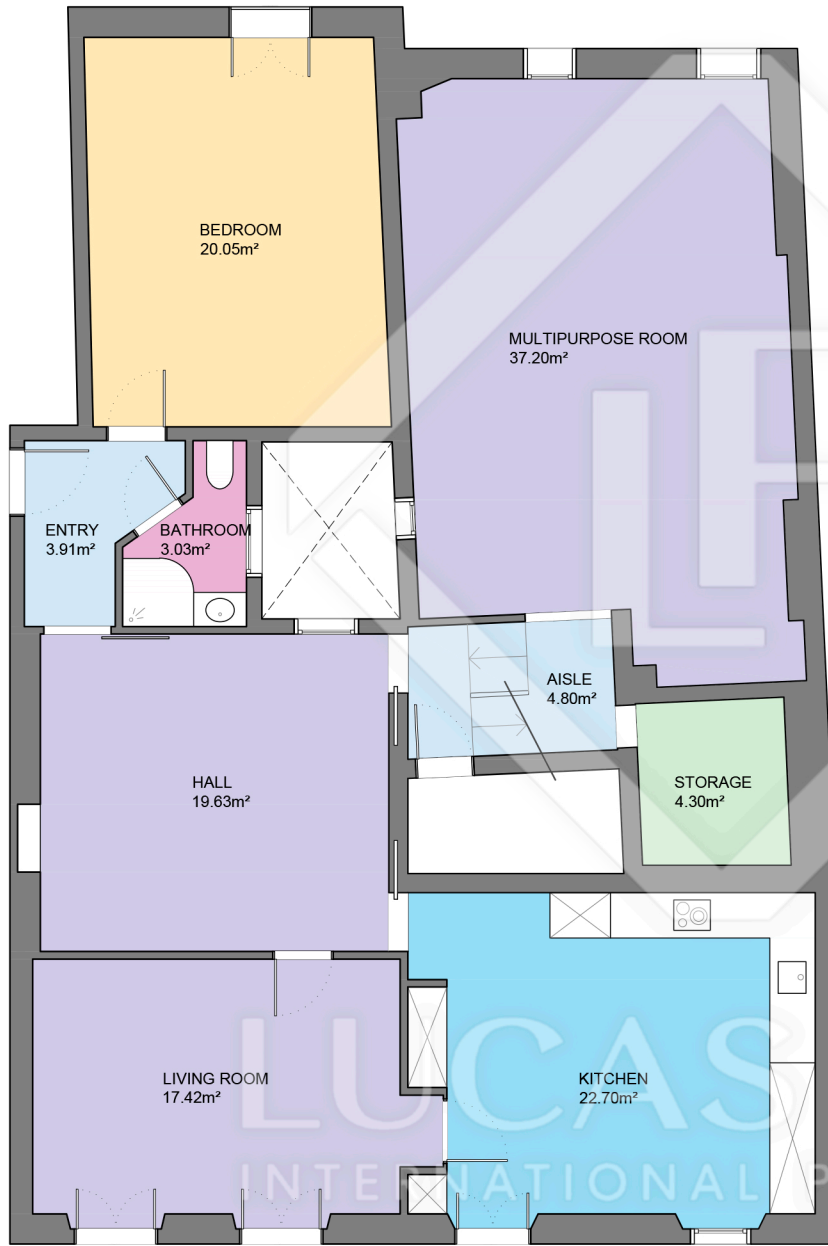

# BCN57005

LUCAS FOX  
INTERNATIONAL PROPERTIES

Scale in metres. Indicative only. Dimensions are approximate. All information contained here is gathered from sources we believe to be reliable. However we cannot guarantee its accuracy and interested persons should rely on their own enquiries.

Measurements TOTAL FLOOR	
Built surface	174.10m <sup>2</sup>
Useful surface	143.36m <sup>2</sup>
Exterior surface	35.45m <sup>2</sup>