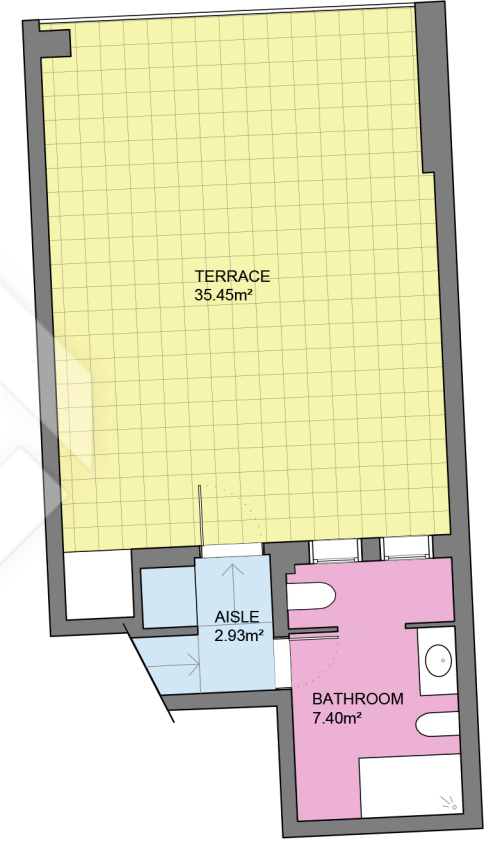

# BCN57005

LUCAS FOX  
INTERNATIONAL PROPERTIES

Scale in metres. Indicative only. Dimensions are approximate. All information contained here is gathered from sources we believe to be reliable. However we cannot guarantee its accuracy and interested persons should rely on their own enquiries.

Measurements TOTAL FLOOR	
Built surface	174.10m <sup>2</sup>
Useful surface	143.36m <sup>2</sup>
Exterior surface	35.45m <sup>2</sup>